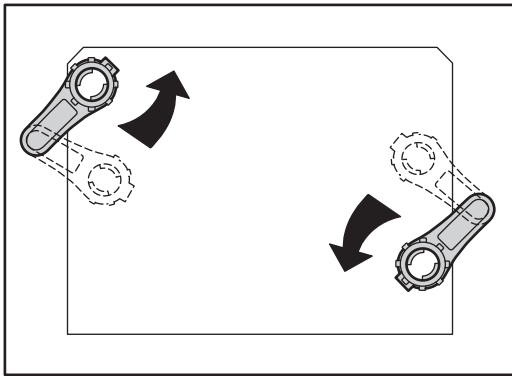

(dimensions in millimeters)

WC FRAME / CISTERN 80

WC FRAME / CISTERN 120

Smartforce

AC power-mains

1

2

3