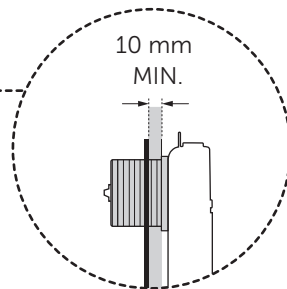

(dimensions in millimeters)

WC FRAME / CISTERN 80

WC FRAME / CISTERN 120

Smartforce

AC power-mains

1

2

3