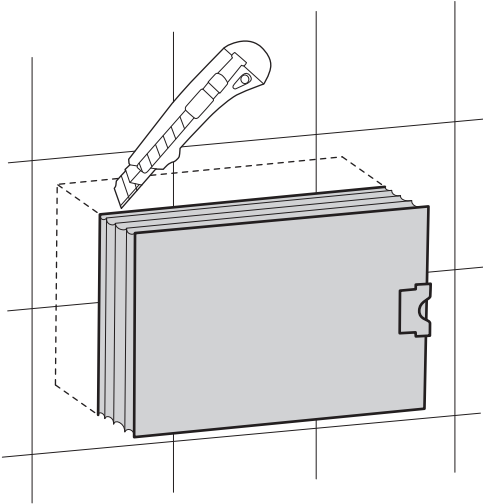

(dimensions in millimeters)

WC FRAME / CISTERN 80

WC FRAME / CISTERN 120

Smartforce

AC power-mains

1

2

3