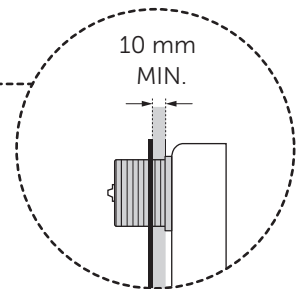

(dimensions in millimeters)

WC FRAME / CISTERN 80

WC FRAME / CISTERN 120

Smartforce

AC power-mains

1

2

3