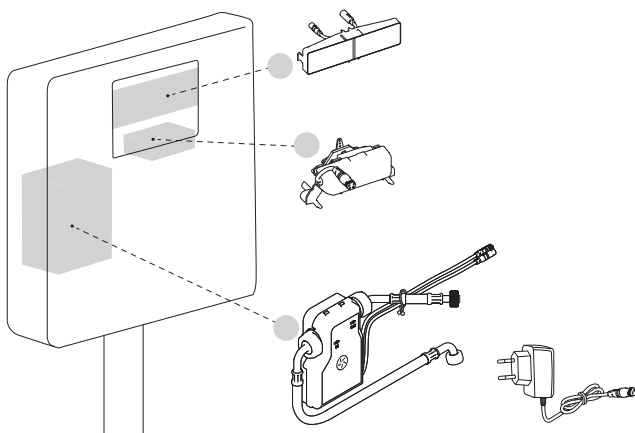

(dimensions in millimeters)

WC FRAME / CISTERN 80

WC FRAME / CISTERN 120

Smartforce

AC power-mains

1

2

3