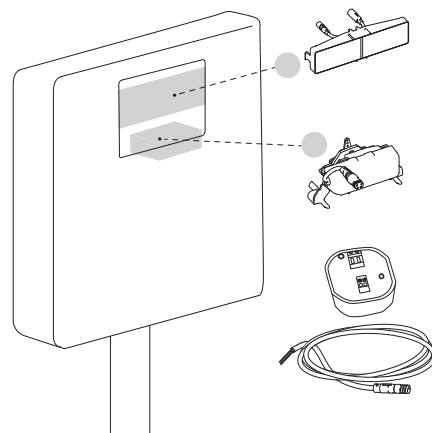

(dimensions in millimeters)

WC FRAME / CISTERN 80

WC FRAME / CISTERN 120

Smartforce

AC power-mains

1

2

3