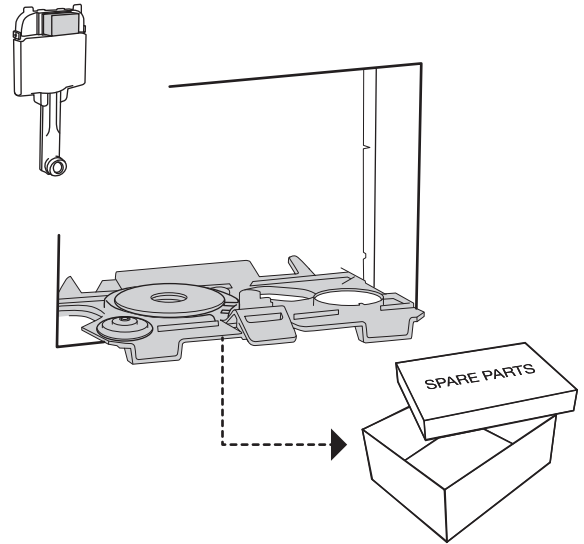

(dimensions in millimeters)

WC FRAME / CISTERN 80

WC FRAME / CISTERN 120

Smartforce

AC power-mains

1

2

3