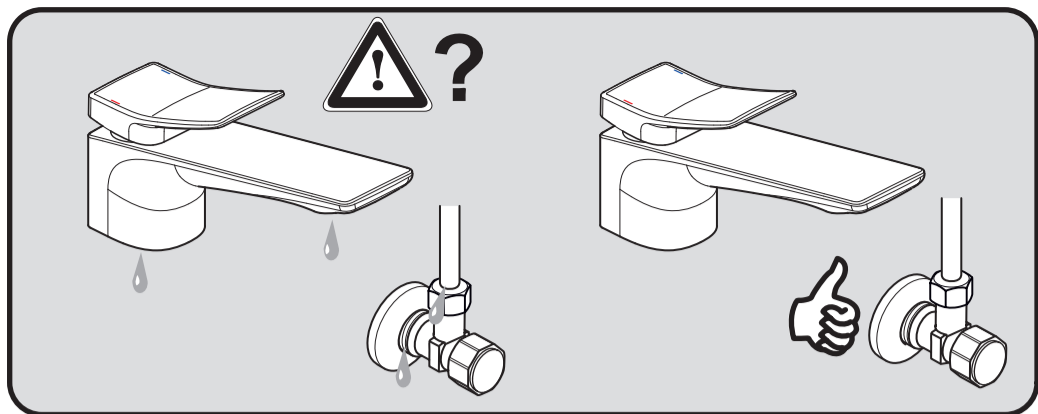

Ideal Standard

CONCA

BC 764 .. BC 765 ..

0820 / A 868 627

BC 765 ..

BC 764 ..

Ideal Standard International NV
 Corporate Village - Gent Building
 Da Vincilaan 2
 1935 Zaventem
 Belgium

www.idealstandardinternational.com