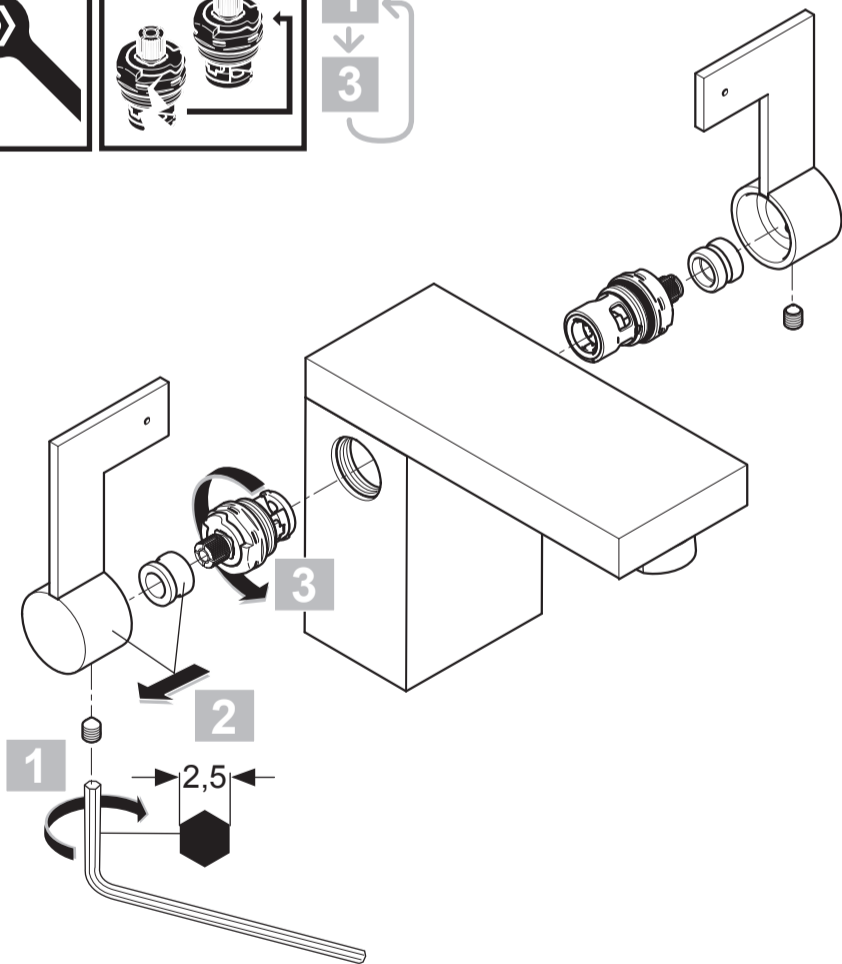

JADO

CUBIC
 F 1447 .. F 1448 ..

0416 / A 865 675
 (+ A 865 613)
 Made in Germany

Ideal Standard International NV
 Corporate Village - Gent Building
 Da Vincilaan 2
 1935 Zaventem
 Belgium

www.idealstandardinternational.com