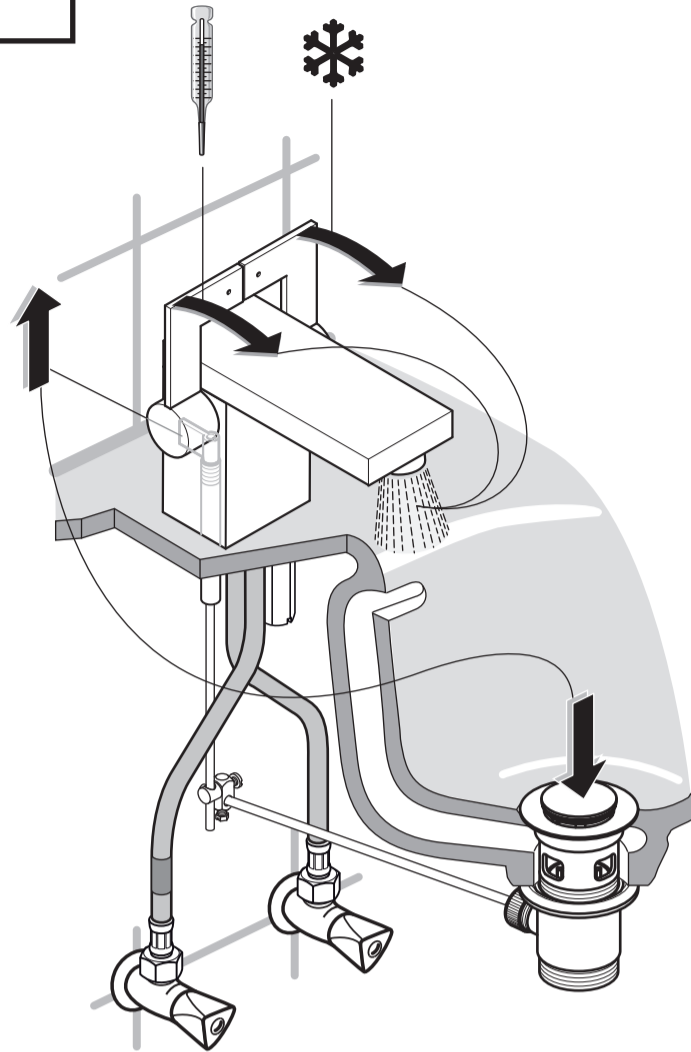

JADO

CUBIC
 F 1447 .. F 1448 ..

0416 / A 865 675
 (+ A 865 613)
 Made in Germany

Ideal Standard International NV
 Corporate Village - Gent Building
 Da Vincilaan 2
 1935 Zaventem
 Belgium

www.idealstandardinternational.com