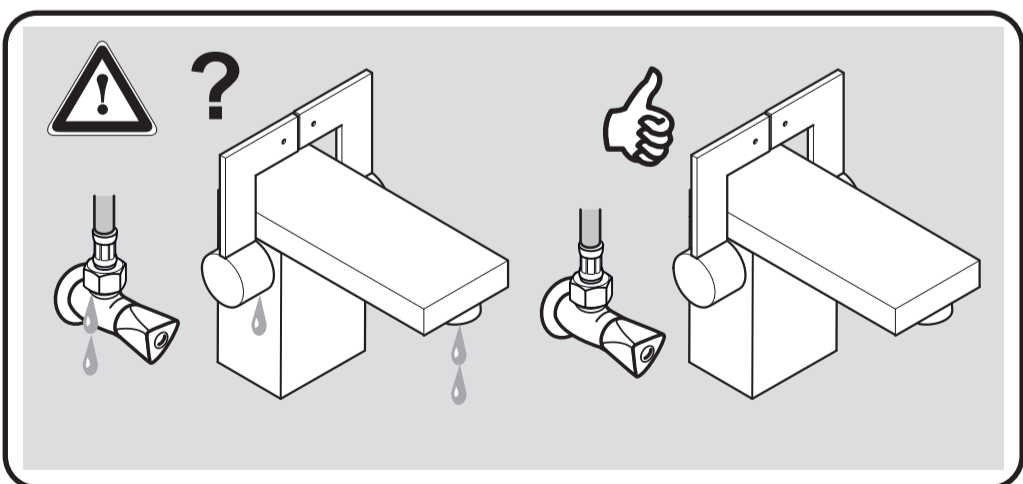

JADO

CUBIC
 F 1447 .. F 1448 ..

0416 / A 865 675
 (+ A 865 613)
 Made in Germany

Ideal Standard International NV
 Corporate Village - Gent Building
 Da Vincilaan 2
 1935 Zaventem
 Belgium

www.idealstandardinternational.com