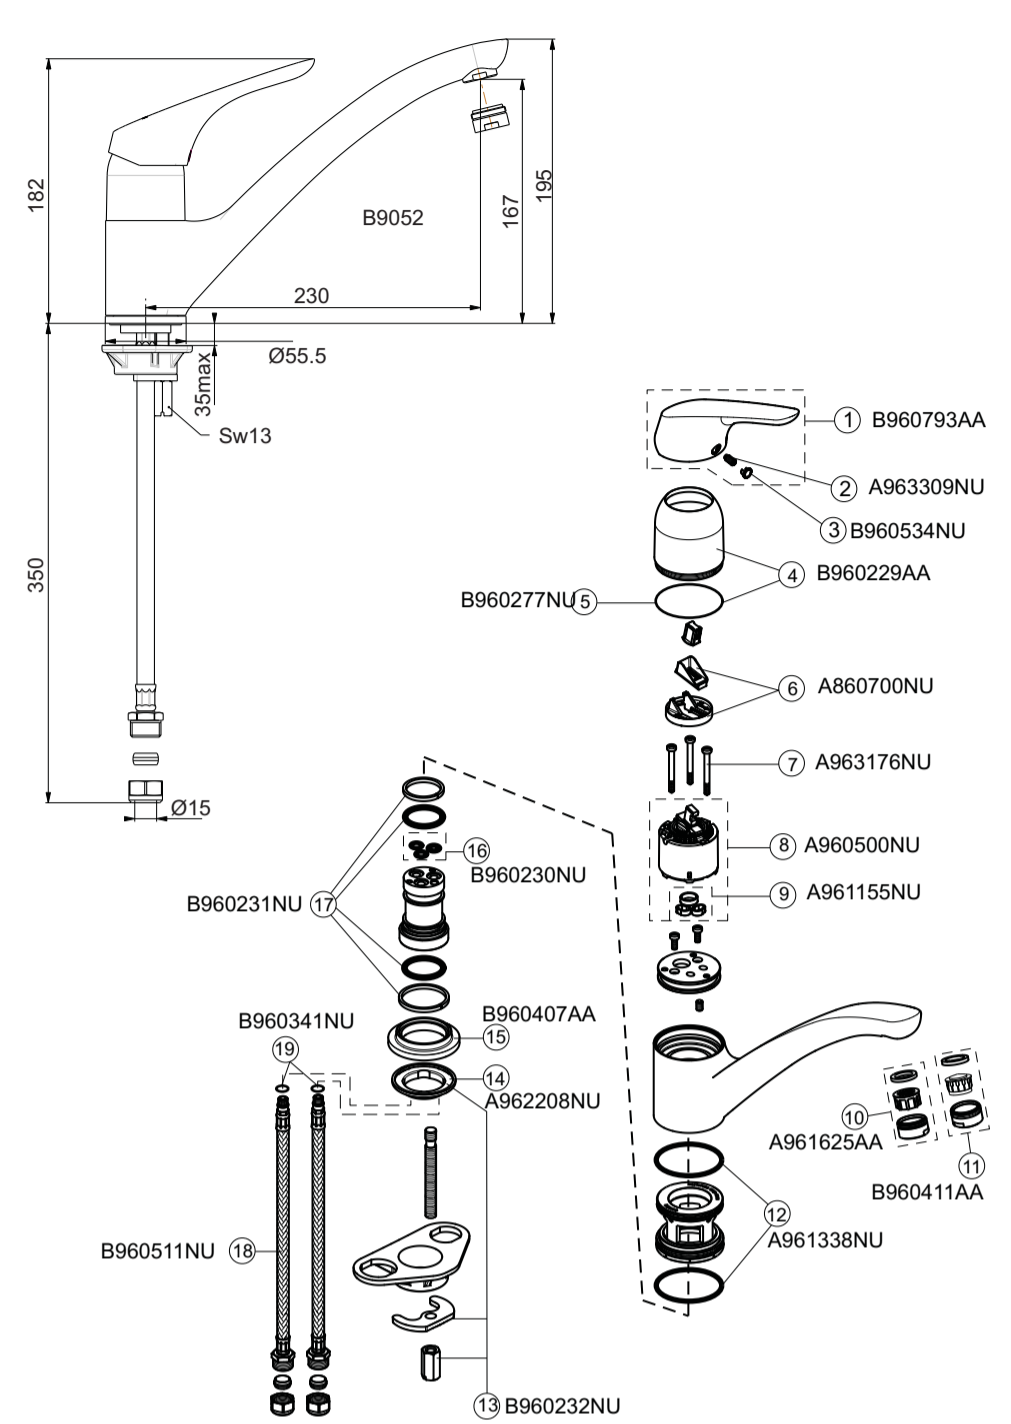

2 A21506 Nabis Capo S/L Kitchen Mixer