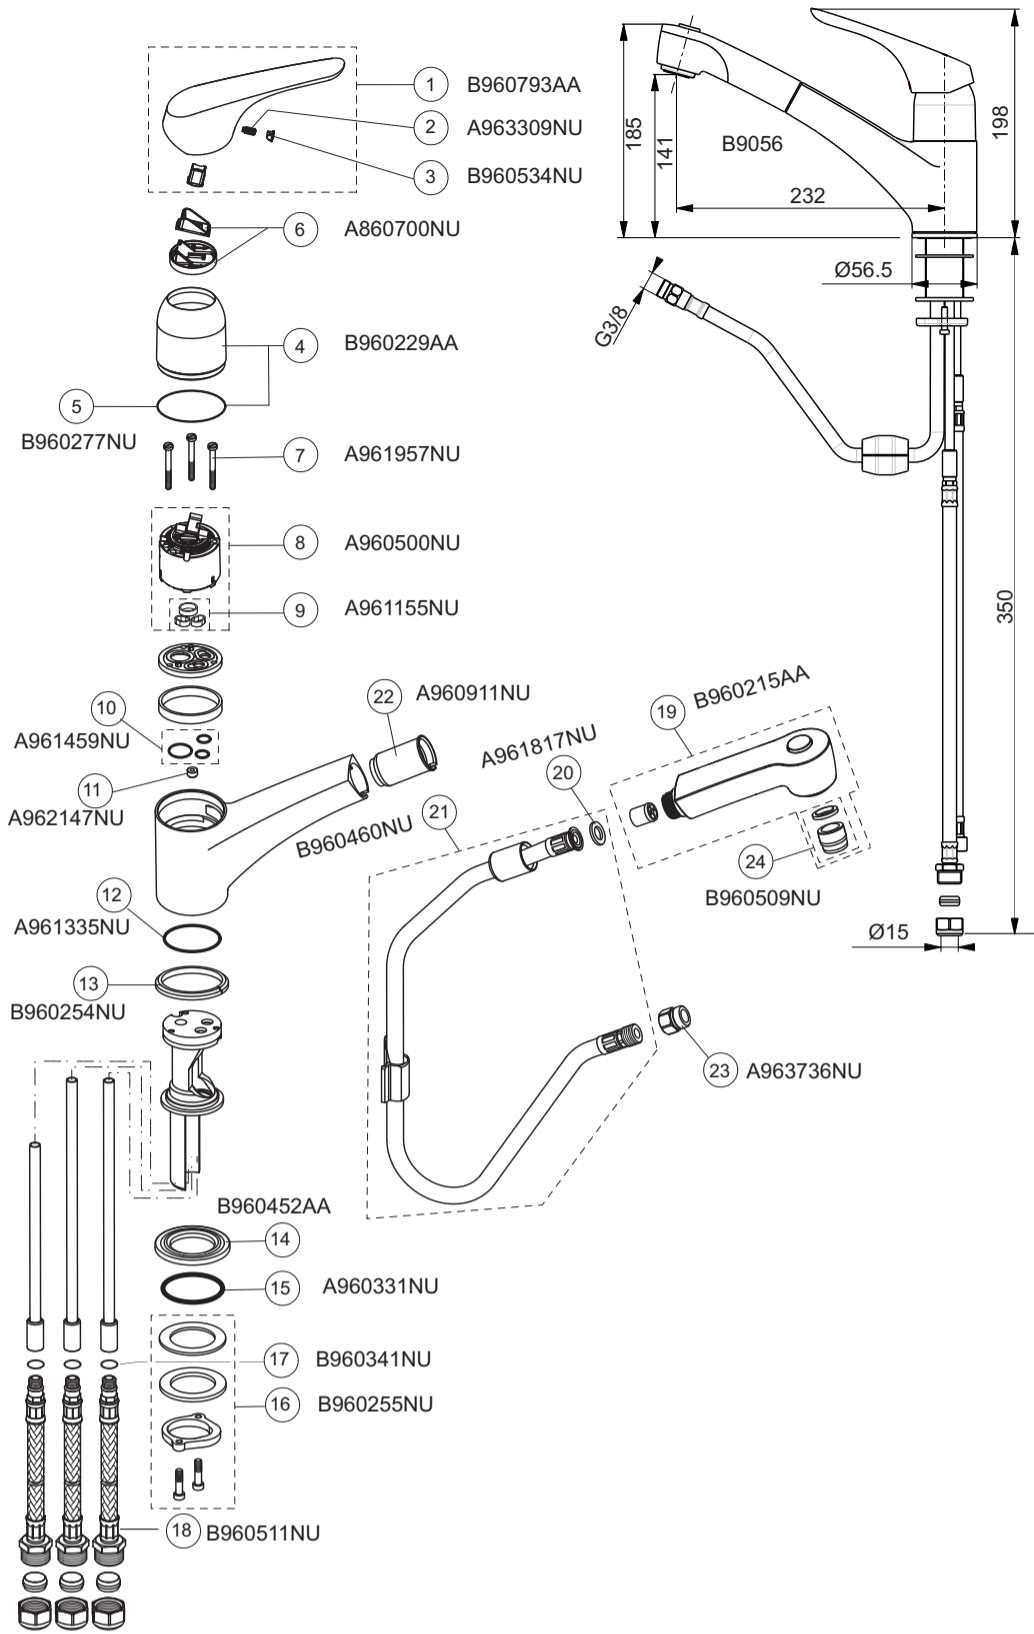

5 A21510 Nabis Gust S/L Kitchen Mixer