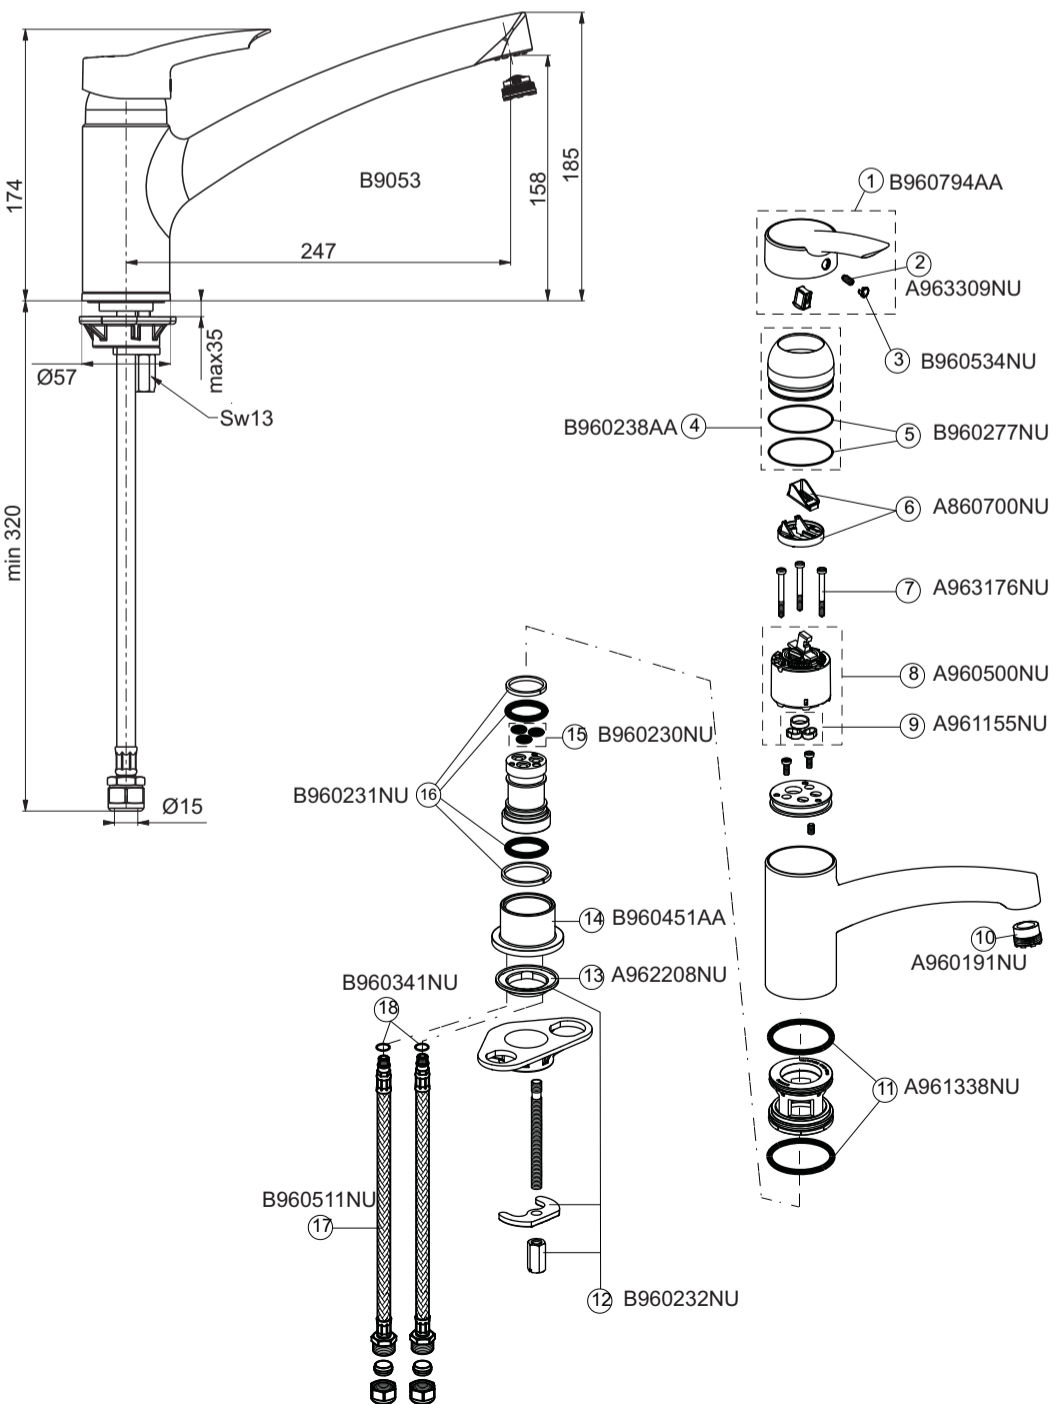

3 A21507 Nabis Arti S/L Kitchen Mixer