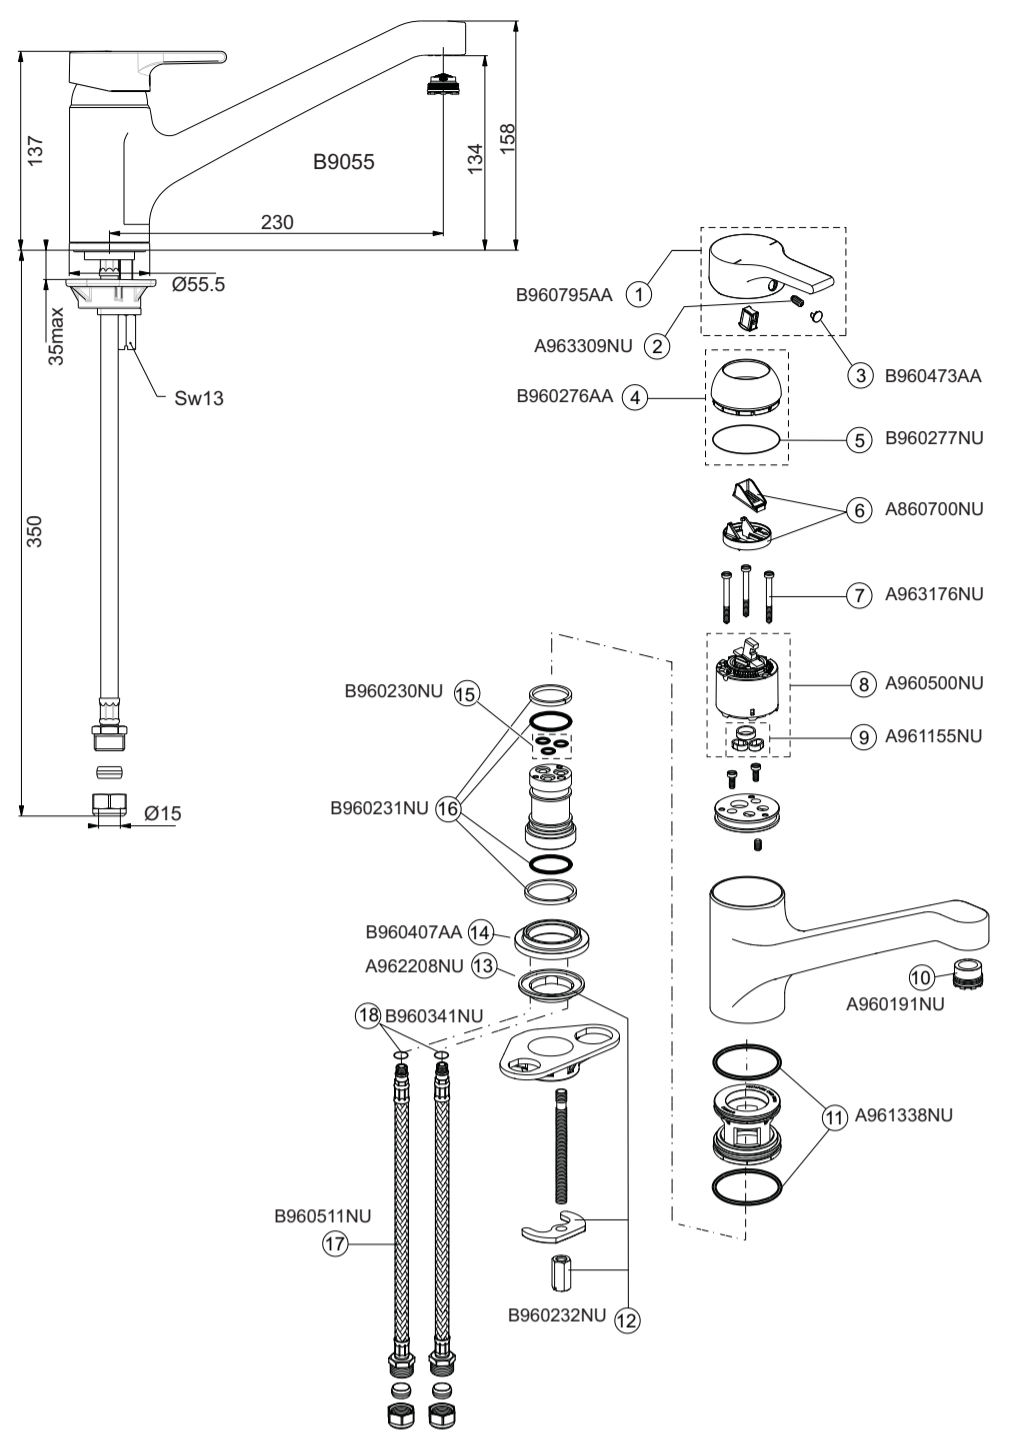

6 A21509 Nabis Emos S/L Kitchen Mixer

nabis
KITCHEN

CONNECTIONS

The fittings covered by this instruction sheet are provided with flexible inlet tails for ease of installation which have 15mm compression connectors in the inlets for connection to conventional copper pipework

WATER SUPPLIES

These mixers are designed to operate on supply pressures from 0.1 bar minimum to 5 bar maximum.

CLEANING

When cleaning the fittings always use soap based cleaners. Never use abrasive or scouring powders and never use cleaners containing alcohol, ammonia, nitric acid, phosphoric acid or disinfectants.

IMPORTANT NOTE

Flush water through pipework to remove all debris etc. before connecting the fittings.

NABIS SINGLE LEVER KITCHEN MIXERS PART 1

Mixers covered by this instruction sheet

A21505	Nabis Apex S/L Kitchen Mixer Chrome
A21506	Nabis Capo S/L Kitchen Mixer Chrome
A21507	Nabis Arti S/L Kitchen Mixer Chrome
A21508	Nabis Esto S/L Kitchen Mixer Chrome
A21509	Nabis Emos S/L Kitchen Mixer Chrome
A21510	Nabis Gust S/L Kitchen Mixer Chrome

The fittings covered by this installation and maintenance instruction should be installed in accordance with the water regulations published in 1999*, therefore we strongly recommend that these fittings are installed by a professional installer

If you experience any difficulties installing this product or require any additional information please contact the after sales team.

Phone: 0870 129 6085
FAX 01482 499611
e-mail UKcustcare@idealstandard.com

Wolseley UK, PO Box 21, Boroughbridge Road, Ripon, HG4 1SL.

*A guide to the Water Supply (Water Fittings) Regulations 1999 and the Water Byelaws 2000, Scotland, is published by WRAS (Water Regulations Advisory Scheme) Fern Close, Pen-y-Fan Industrial Estate, Oakdale, Newport, NP11 3EH. ISBN 0-9539708-0-9

INSTALLER: After installation please pass this instruction booklet to user