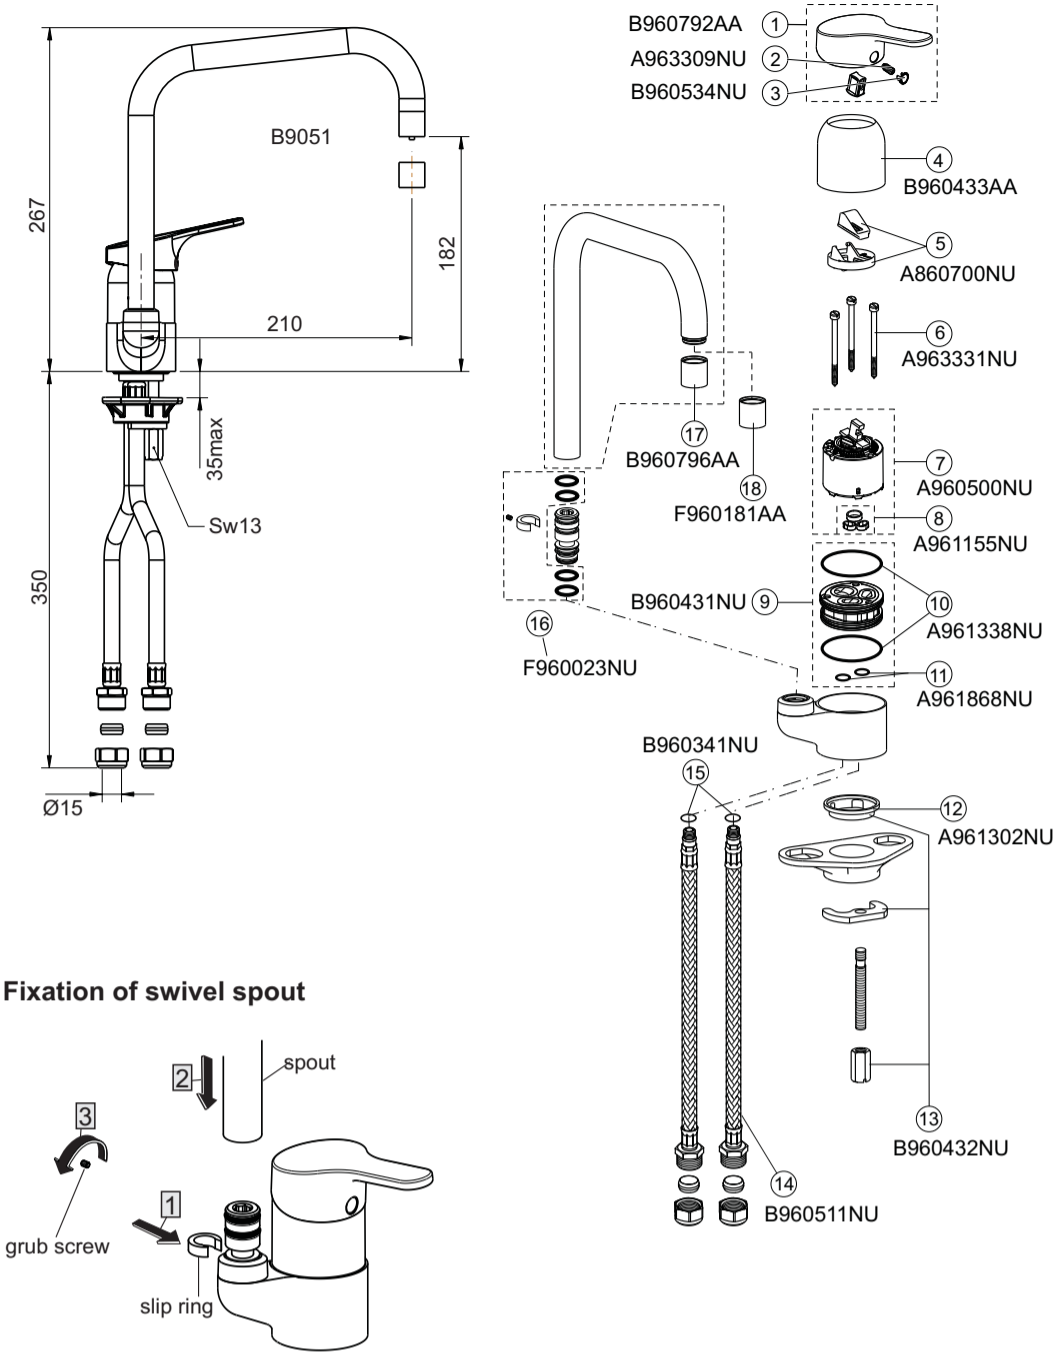

1 A21505 Nabis Apex S/L Kitchen Mixer