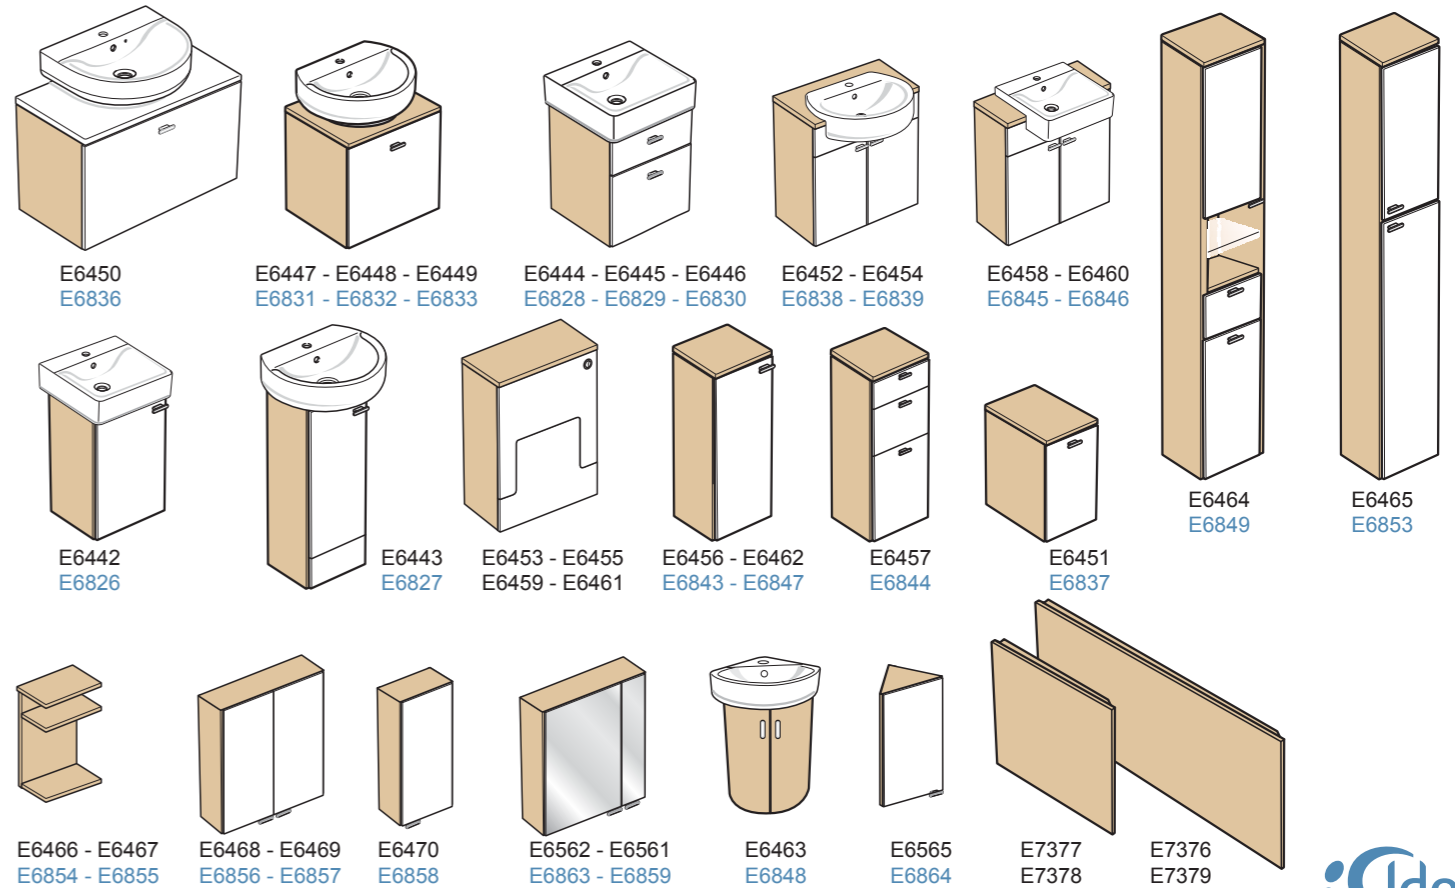

I **Istruzioni di montaggio.**
Leggere prime le istruzioni. Ci riserviamo il diritto di apportare eventuali modifiche tecniche.
Attenzione: I fissaggi devono essere scelti a seconda del tipo di muro.

F **Notice de montage.**
Lisez d'abord la notice de montage. Sous réserve de modifications techniques.
Attention: Utilisez toujours une fixation correcte pour votre type de mur.

RU **Инструкции по установке.**
Пожалуйста, перед установкой ознакомьтесь с инструкцией. Мы оставляем за собой право изменять характеристики продуктов ввиду возможных технических усовершенствований.
Внимание: Всегда используйте подходящий для Вашего типа стены крепеж.

BG **Инструкции за монтаж.**
Преди монтажа, първо прочетете инструкциите. Запазваме си правото да променяме спецификациите на продуктите поради технически подобрения.
Внимание: Винаги използвайте подходящи крепежни елементи, според вида на стената.

GRE **Οδηγίες Τοποθέτησης.**
Παρακαλώ διαβάστε πρώτα τις οδηγίες. Η Ideal Standard International διατηρεί το δικαίωμα να αλλάξει τις προδιαγραφές των προϊόντων λόγω πιθανών τεχνικών βελτιώσεων.
Προσοχή: Για την καλύτερη εγκατάσταση προτείνουμε να χρησιμοποιείτε πάντα τα κατάλληλα στηρίγματα.