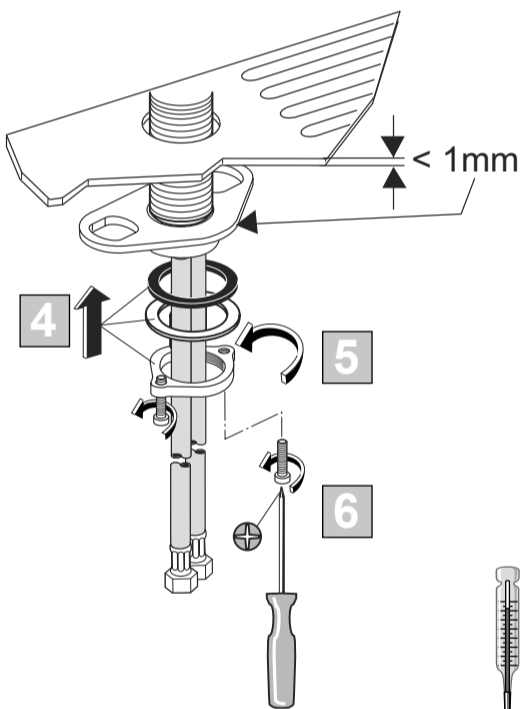

**CERAPLAN**

**Ideal Standard**

07.2021 / B565175

Ideal Standard International NV  
Corporate Village – Gent Building  
Da Vincilaan 2  
1935 Zaventem  
Belgium  
<http://www.idealstandardinternational.com>