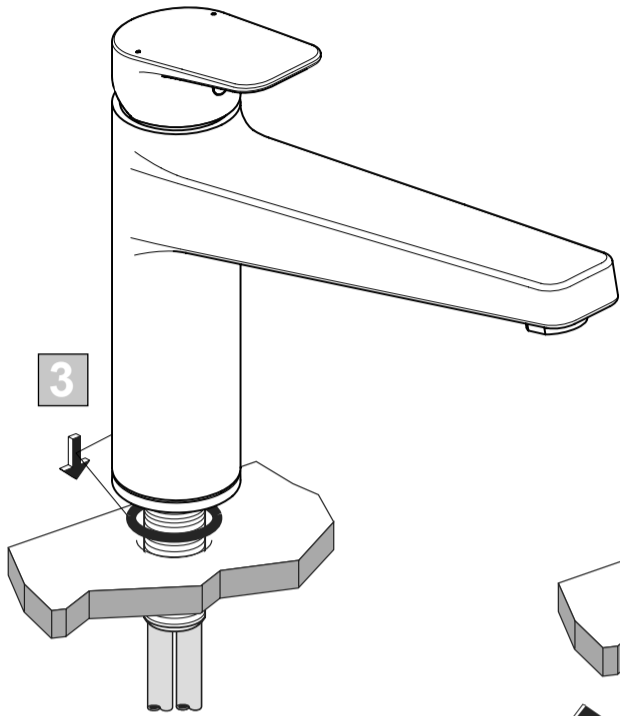

**CERAPLAN**

**Ideal Standard**

07.2021 / B565175

Ideal Standard International NV  
Corporate Village – Gent Building  
Da Vincilaan 2  
1935 Zaventem  
Belgium  
<http://www.idealstandardinternational.com>