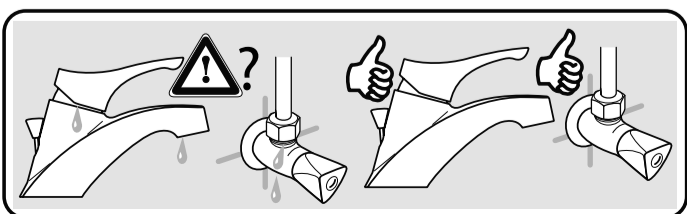

**CERAPLAN**

**Ideal Standard**

07.2021 / B565175

Ideal Standard International NV  
Corporate Village – Gent Building  
Da Vincilaan 2  
1935 Zaventem  
Belgium  
<http://www.idealstandardinternational.com>