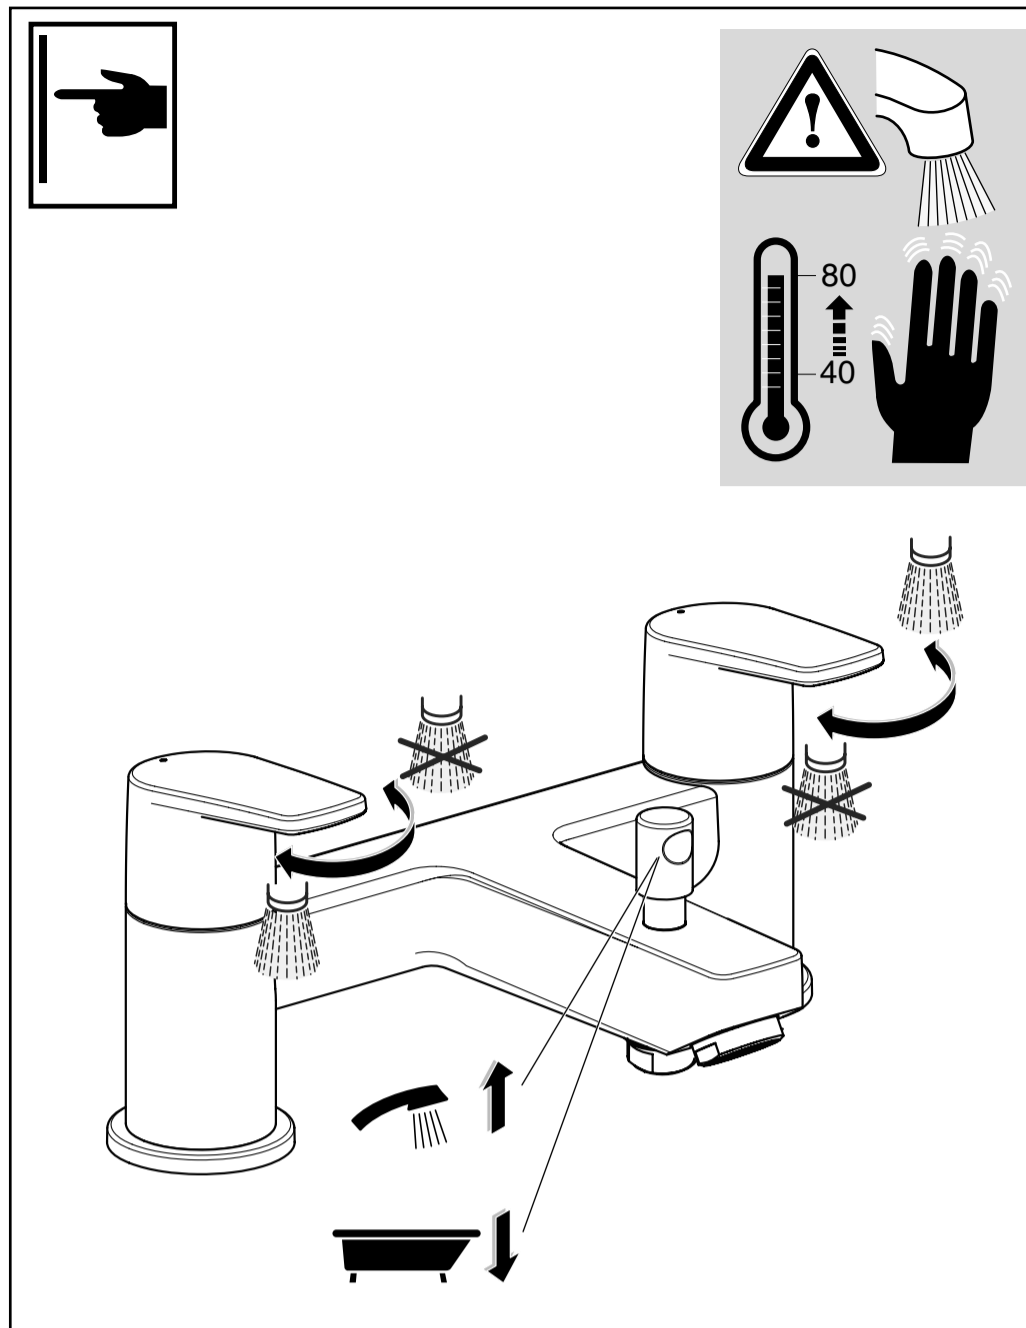

Ideal Standard

CERAPLAN

05.2021 / B565150

B D264 ..

B D265 ..

Ideal Standard International NV
Corporate Village – Gent Building
Da Vincilaan 2
1935 Zaventem
Belgium
<http://www.idealstandardinternational.com>