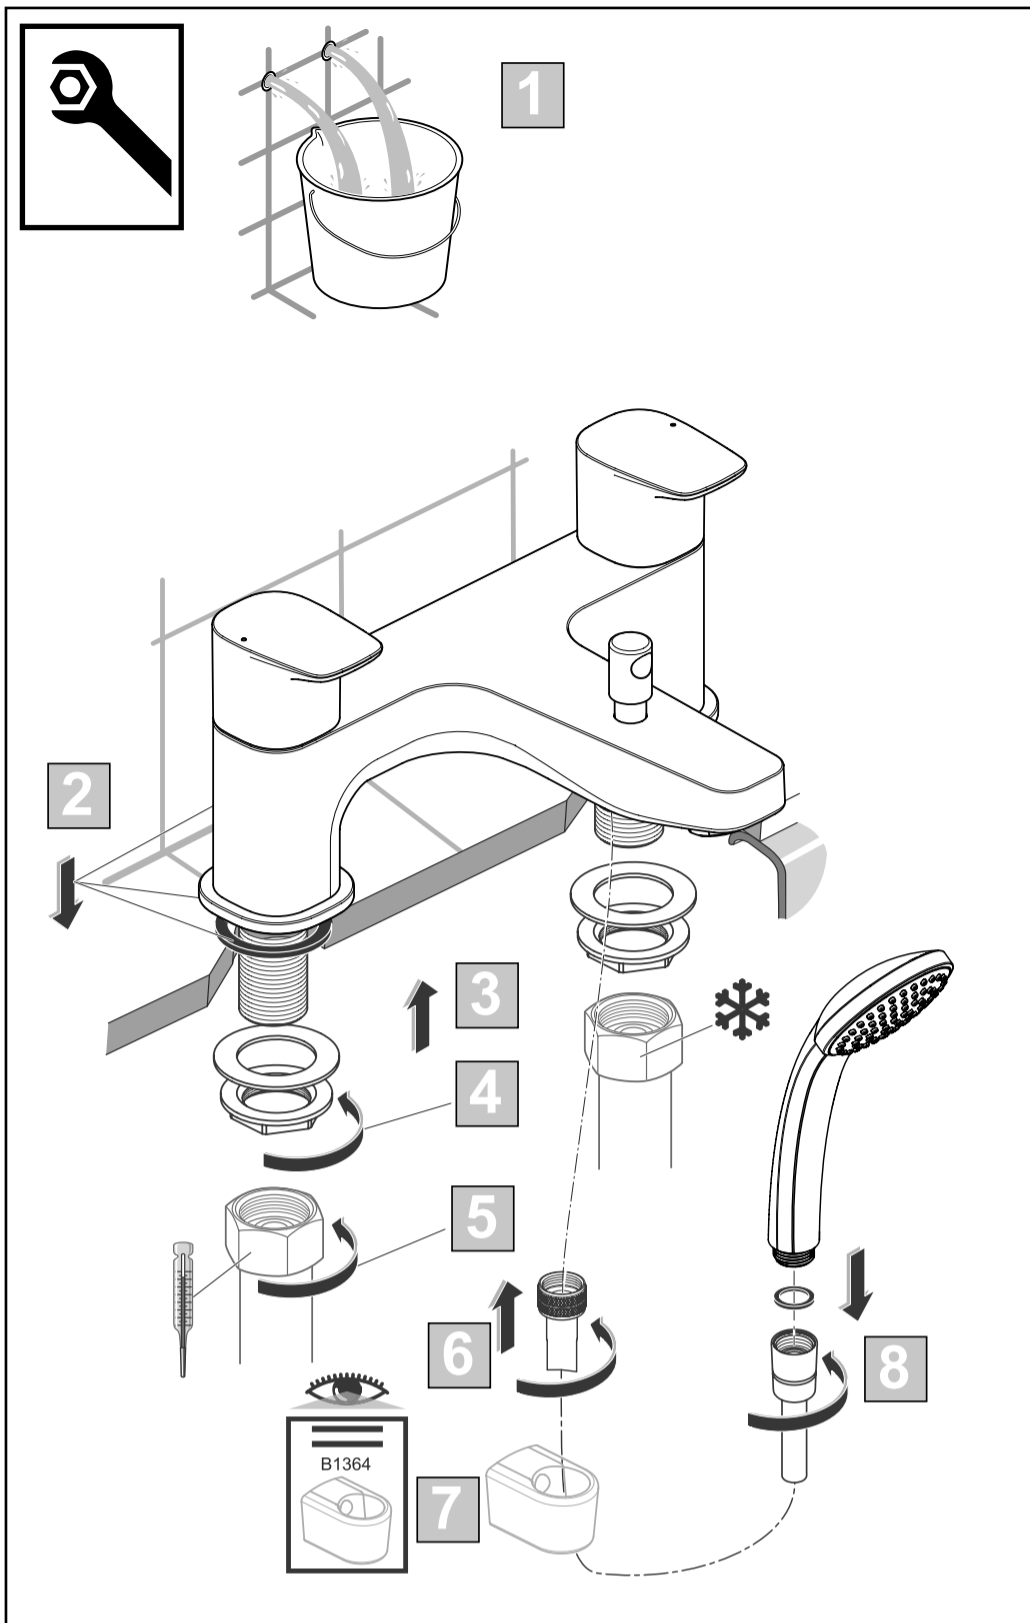

Ideal Standard

CERAPLAN

05.2021 / B565150

B D264 ..

B D265 ..

Ideal Standard International NV
Corporate Village – Gent Building
Da Vincilaan 2
1935 Zaventem
Belgium
<http://www.idealstandardinternational.com>