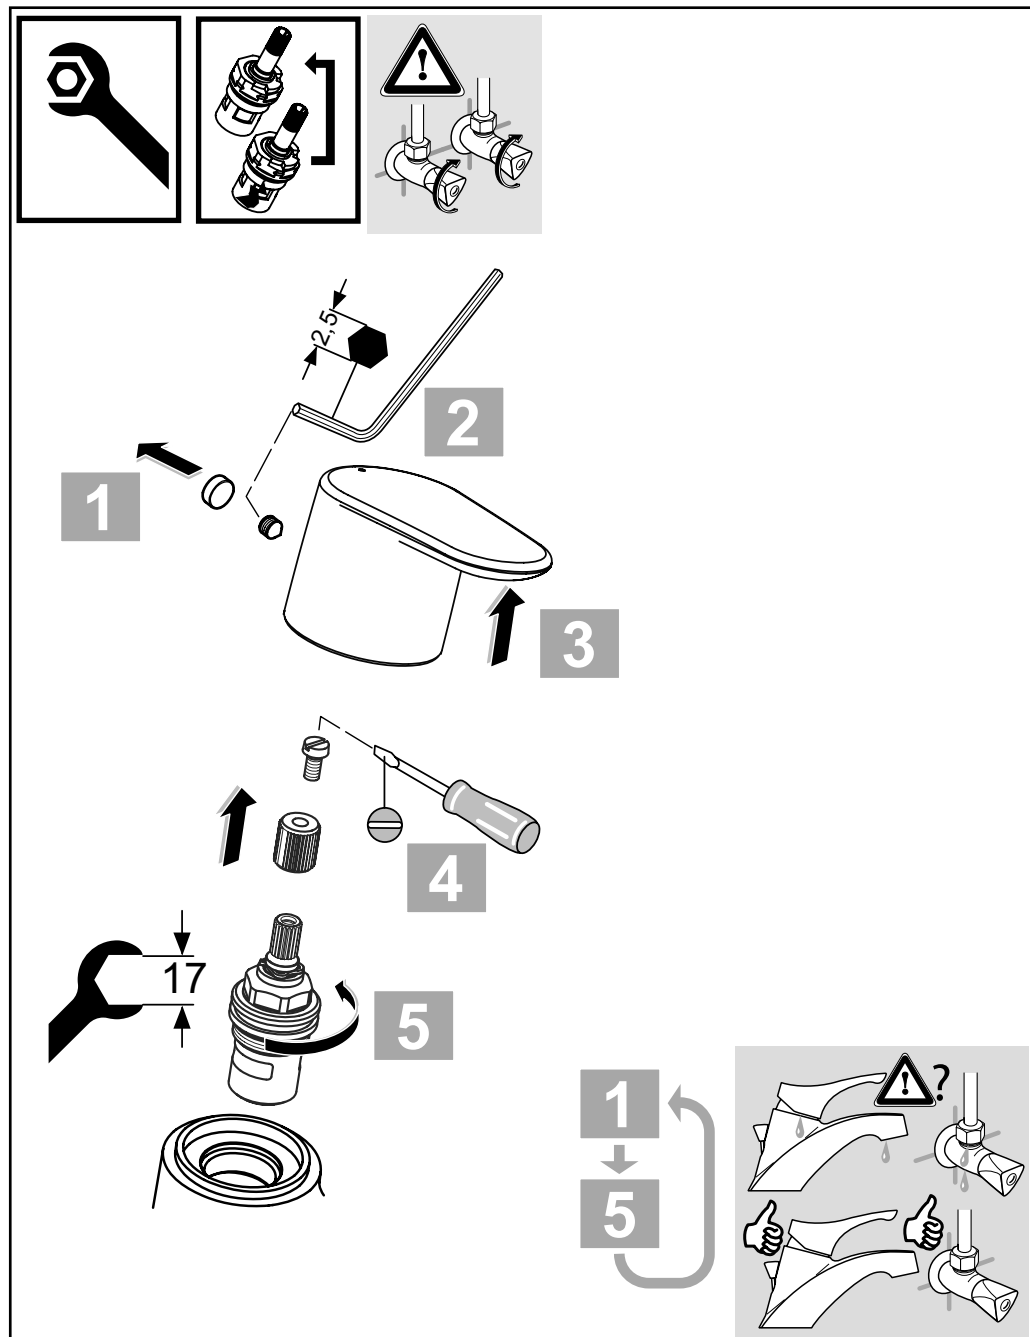

Ideal Standard

**CERAFINE MODEL O**

08.2020 / B665983

**B C707 ..**

**B C708 ..**

Ideal Standard International NV  
Corporate Village - Gent Building  
Da Vincilaan 2  
1935 Zaventem  
Belgium  
<http://www.idealstandardinternational.com>