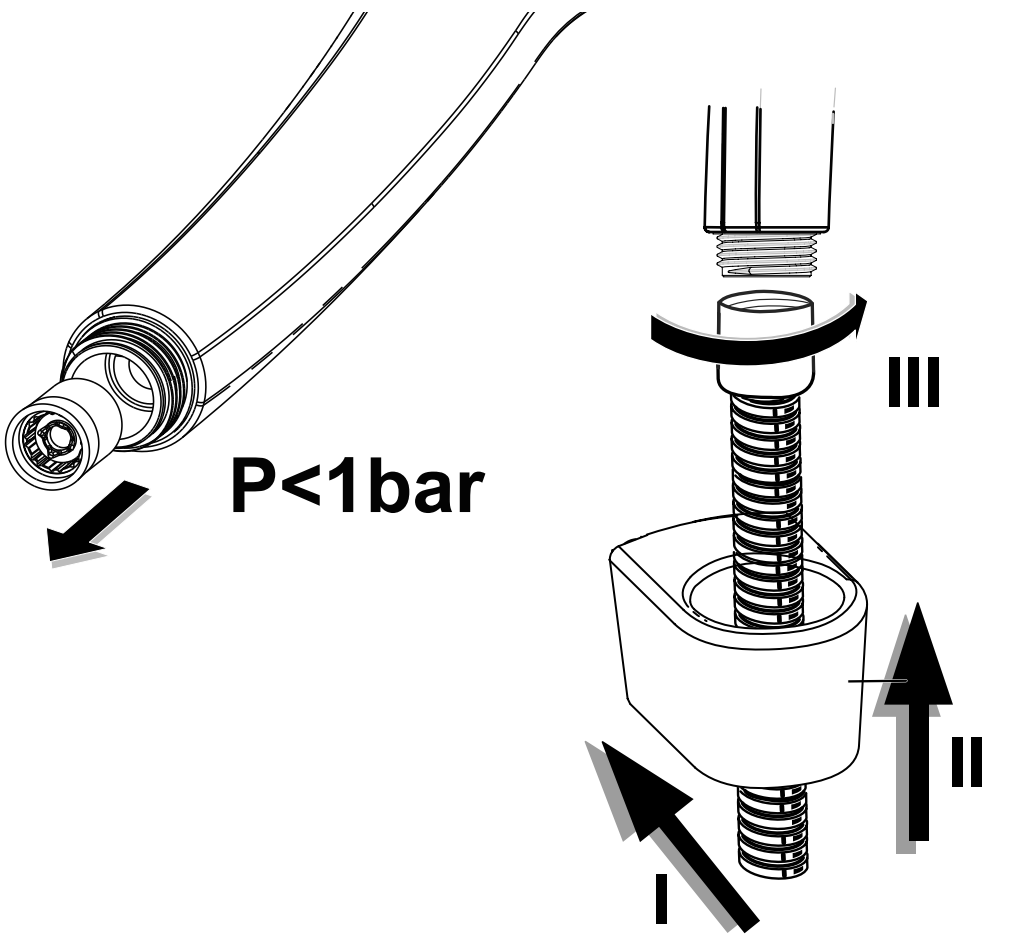

Ideal Standard

**CERAFINE MODEL O**

08.2020 / B665983

**B C707 ..**

**B C708 ..**

Ideal Standard International NV  
Corporate Village - Gent Building  
Da Vincilaan 2  
1935 Zaventem  
Belgium  
<http://www.idealstandardinternational.com>