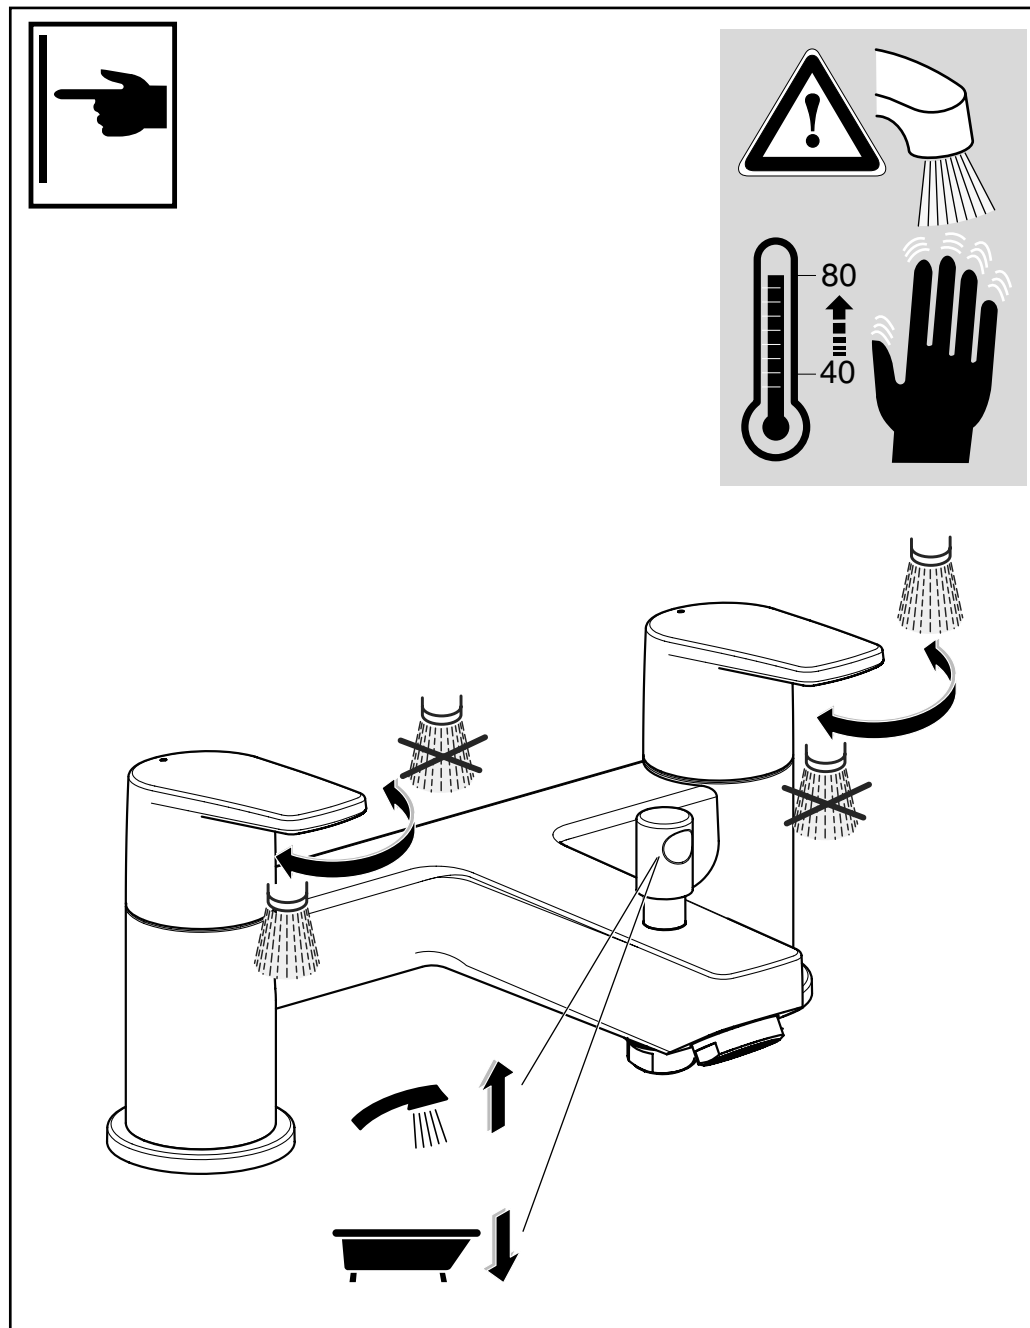

Ideal Standard

**CERAFINE MODEL O**

08.2020 / B665983

**B C707 ..**

**B C708 ..**

Ideal Standard International NV  
Corporate Village - Gent Building  
Da Vincilaan 2  
1935 Zaventem  
Belgium  
<http://www.idealstandardinternational.com>