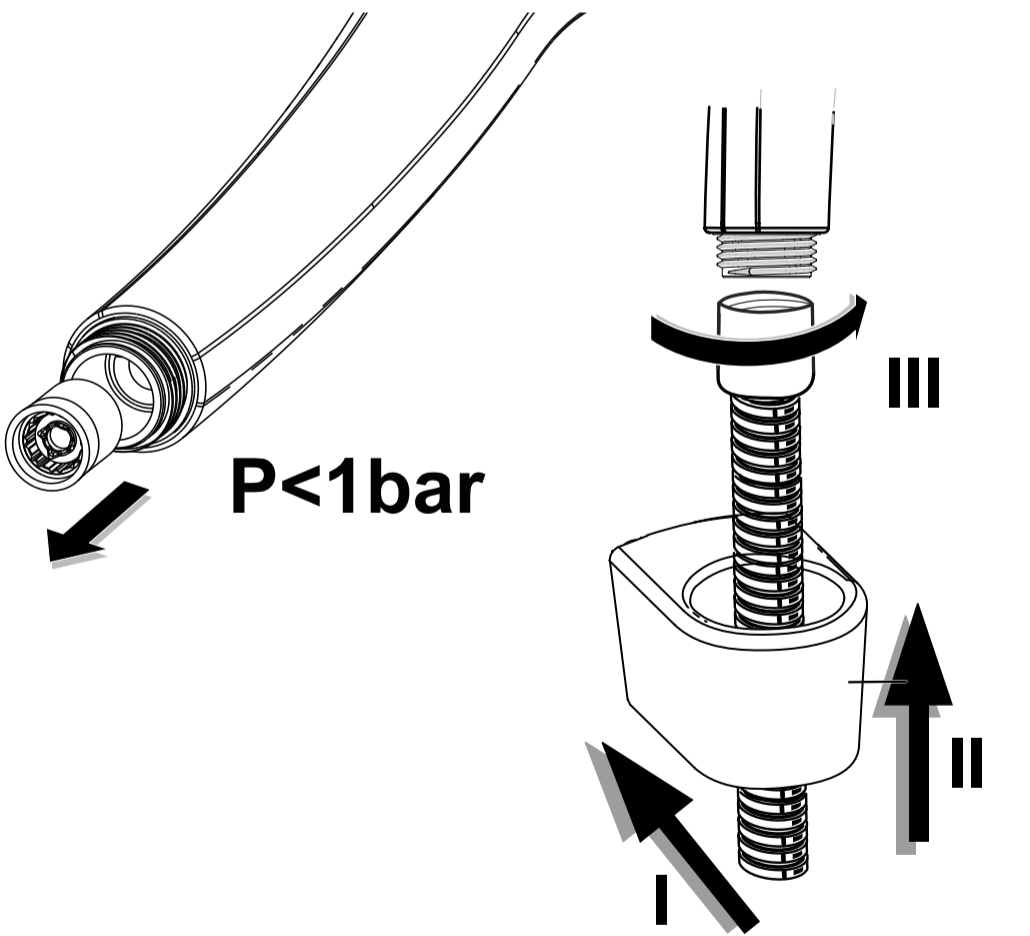

Ideal Standard

**CERAFINE MODEL D**

08.2020 / B665986

**B C694 ..**

**B C695 ..**

Ideal Standard International NV  
Corporate Village – Gent Building  
Da Vincilaan 2  
1935 Zaventem  
Belgium  
<http://www.idealstandardinternational.com>