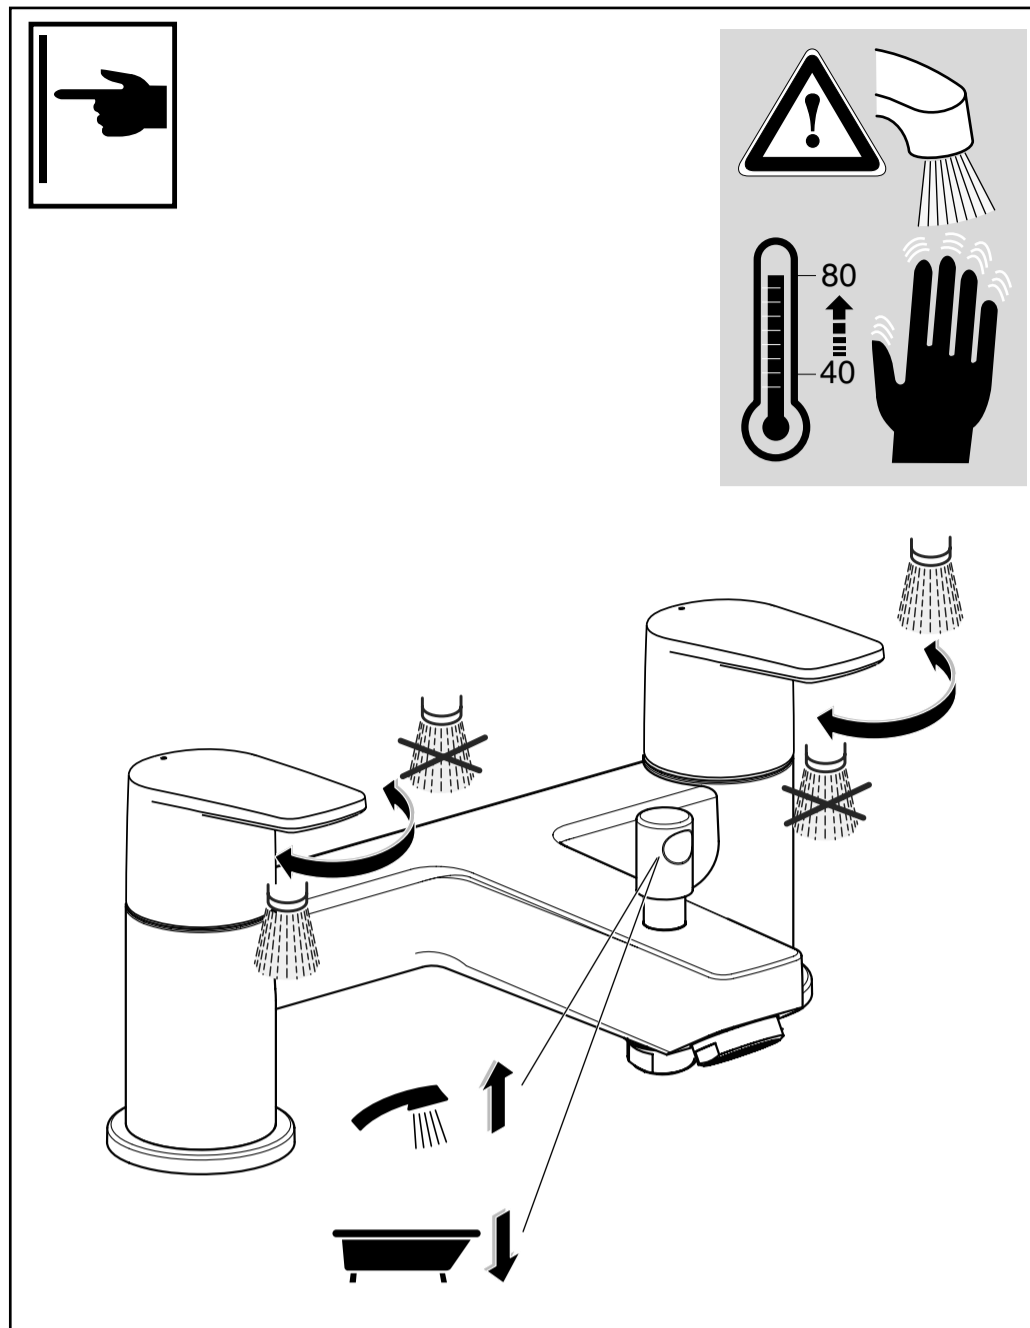

Ideal Standard

**CERAFINE MODEL D**

08.2020 / B665986

**B C694 ..**

**B C695 ..**

Ideal Standard International NV  
Corporate Village – Gent Building  
Da Vincilaan 2  
1935 Zaventem  
Belgium  
<http://www.idealstandardinternational.com>