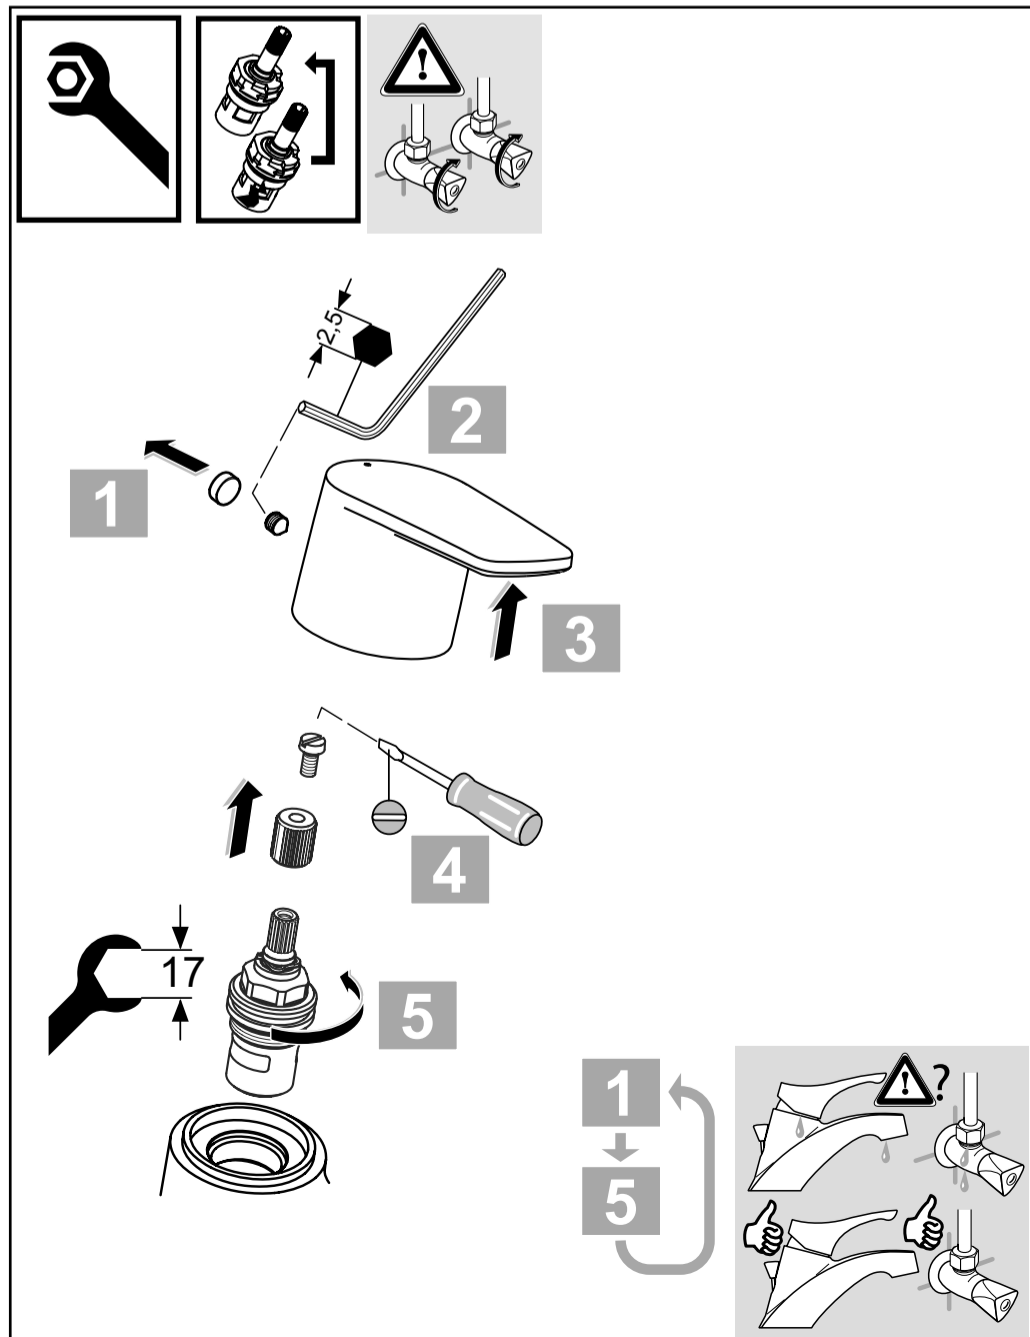

Ideal Standard

**CERAFINE MODEL D**

08.2020 / B665986

**B C694 ..**

**B C695 ..**

Ideal Standard International NV  
Corporate Village – Gent Building  
Da Vincilaan 2  
1935 Zaventem  
Belgium  
<http://www.idealstandardinternational.com>