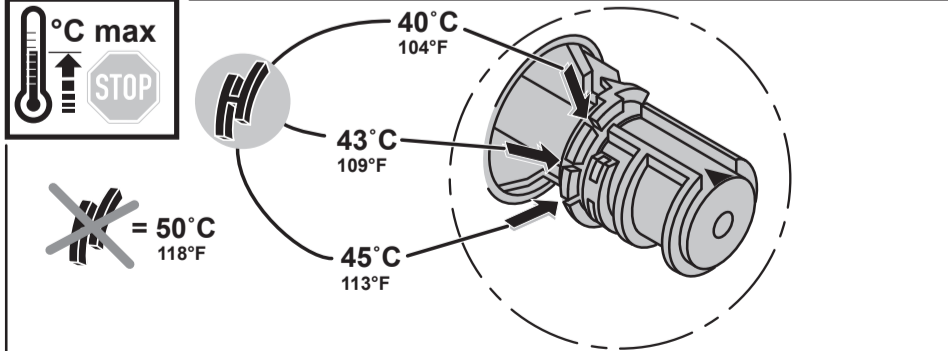

Spare Parts / Ersatzteile / Pièces de recharge / Pezzi di Ricambio / Piezas de requesto /
Parte de reposição / Reserveonderdelen / Reservdelar / Reservedeler / Varaosat /
Vraosat / Varahlutir / Ανταλλακτικά / Yedek Parçalar / Náhradní díly / Náhradné diely /
Nadomestni deli / Резервни части / Запчасти / Części Zapasowe / Piese de schimb /
Rendelhető alkatrészek / Запасні частини / Reservni delovi / Резервни делови /
Резервни делови / Atsarginių dalių / Tellitavad varuosad / Rezervju daļi

15
7a