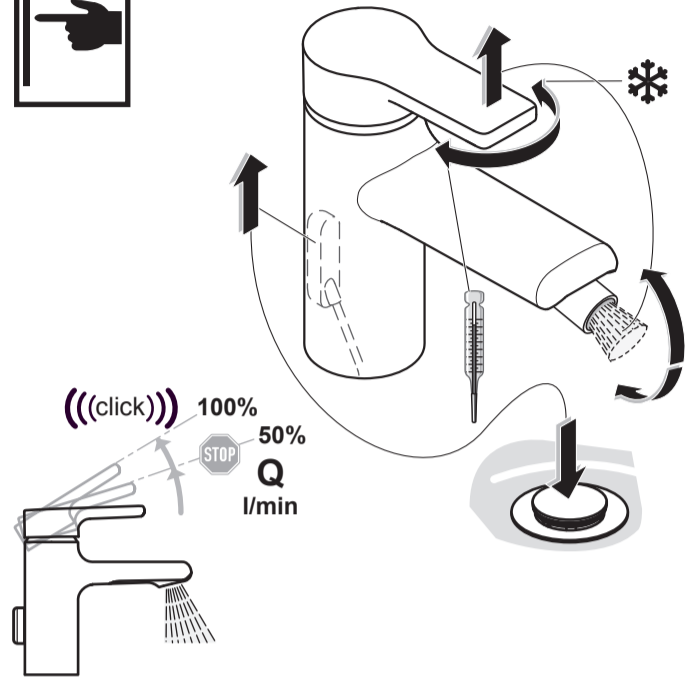

ATTITUDE
 A 4617 ..

0914 / A 866 051
 (+ A 865 612)
 Made in Germany

Ideal Standard International BVBA
 Corporate Village - Gent Building
 Da Vincilaan 2
 1935 Zaventem
 Belgium

www.idealstandardinternational.com