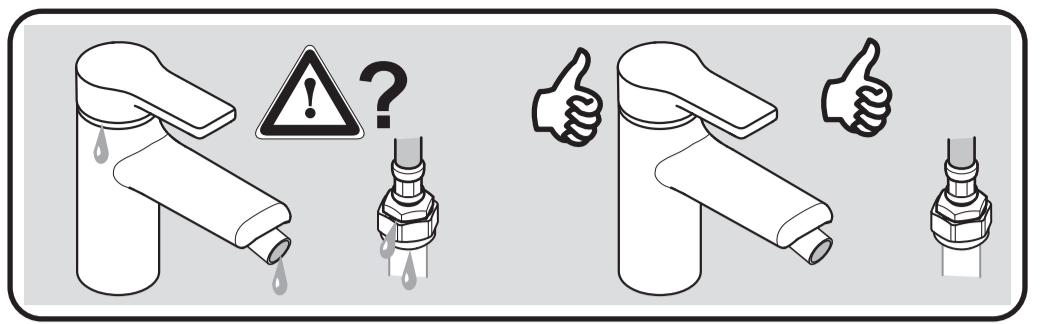

ATTITUDE
 A 4617 ..

0914 / A 866 051
 (+ A 865 612)
 Made in Germany

Ideal Standard International BVBA
 Corporate Village - Gent Building
 Da Vincilaan 2
 1935 Zaventem
 Belgium

www.idealstandardinternational.com