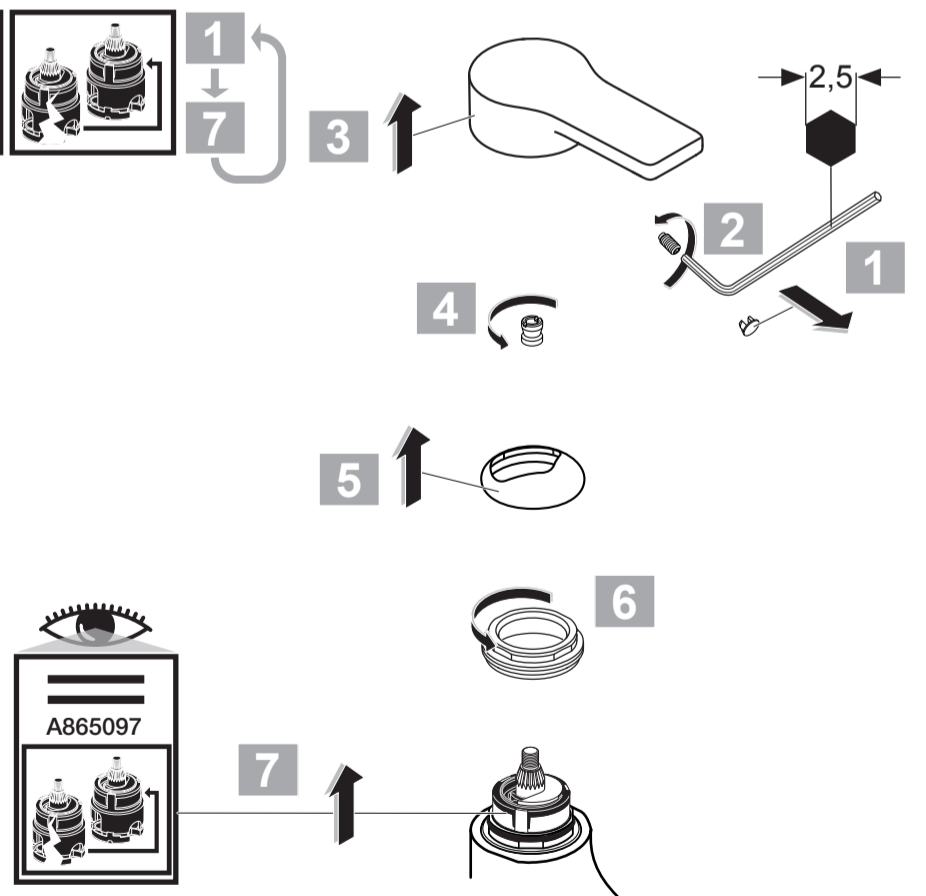

ATTITUDE
 A 4617 ..

0914 / A 866 051
 (+ A 865 612)
 Made in Germany

Ideal Standard International BVBA
 Corporate Village - Gent Building
 Da Vincilaan 2
 1935 Zaventem
 Belgium

www.idealstandardinternational.com