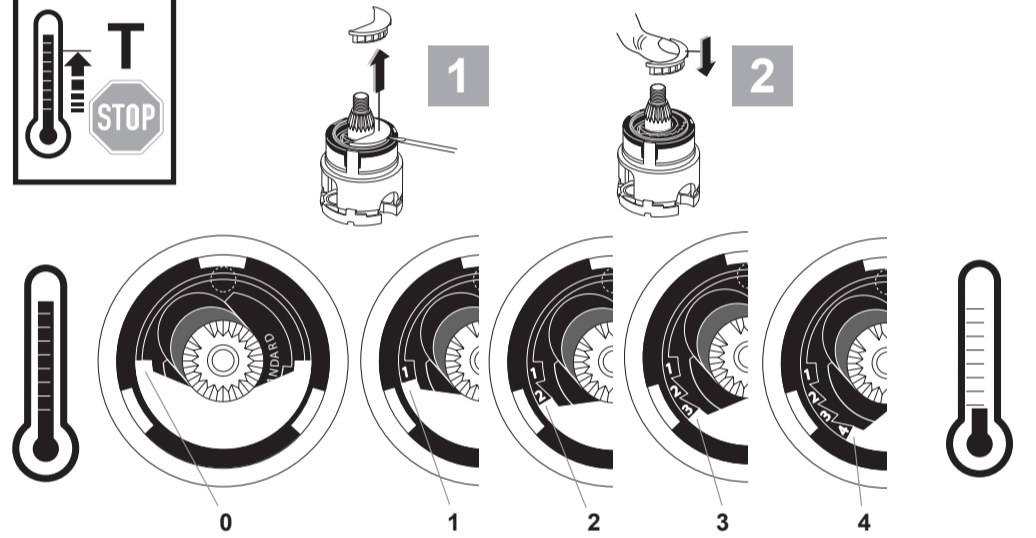

ATTITUDE
 A 4617 ..

0914 / A 866 051
 (+ A 865 612)
 Made in Germany

Ideal Standard International BVBA
 Corporate Village - Gent Building
 Da Vincilaan 2
 1935 Zaventem
 Belgium

www.idealstandardinternational.com