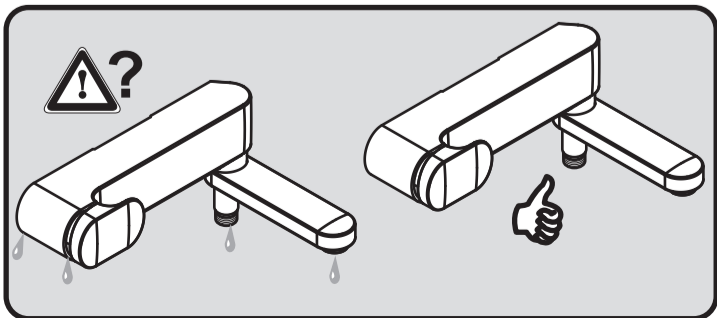

MOMENTS

A 3910 .. A 3914 ..

0413 / A 865 571 40
 (+ A 865 612)
 Made in Germany

Ideal Standard International BVBA
 Corporate Village - Gent Building
 Da Vincilaan 2
 1935 Zaventem
 Belgium

www.idealstandardinternational.com