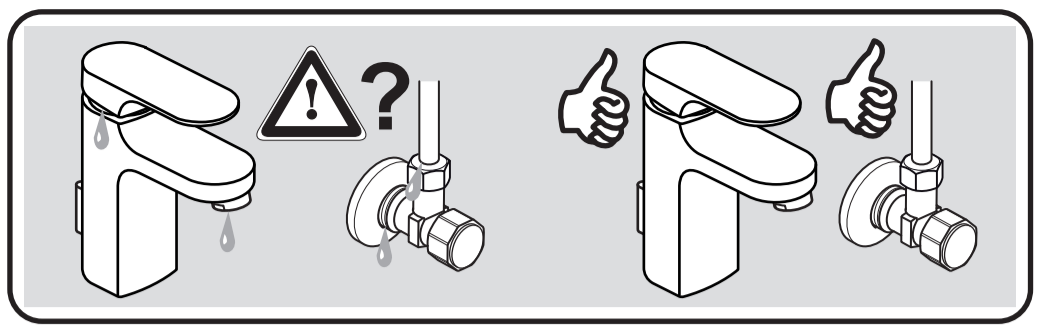

P bar		MAX. 10		5		Q (3 bar)
	T °C		MAX. 80		65		l/min 13