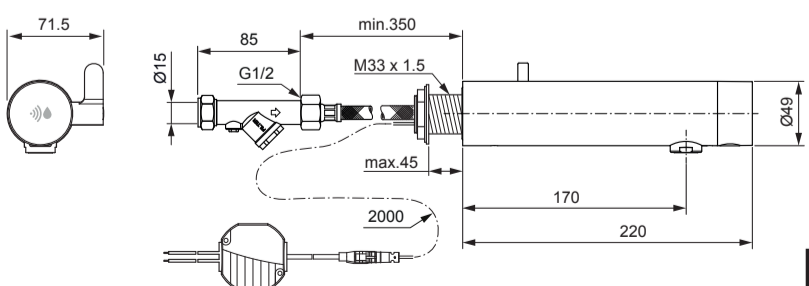

*Armitage  
Shanks*

**SENSORFLOW NEW**  
**A 7554 .. A 7555 ..**

0421 / A 868 905  
 Made in Germany

**A 7554**

**A 7555**

Ideal Standard (UK) Ltd.  
 The Bathroom Works  
 National Avenue  
 Hull HU5 4HS  
 England