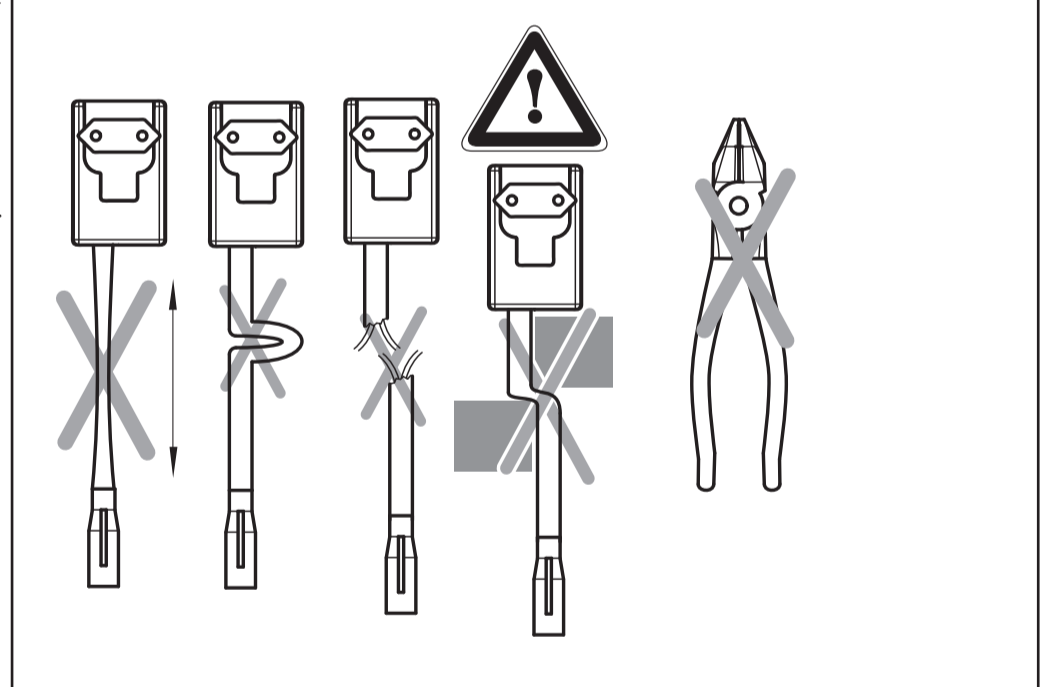

T STOP	P 0,3 MPa 3 bar		max.°C	max.°C		
			50°C	15°C	~34	~47
			65°C	15°C	~42	~60