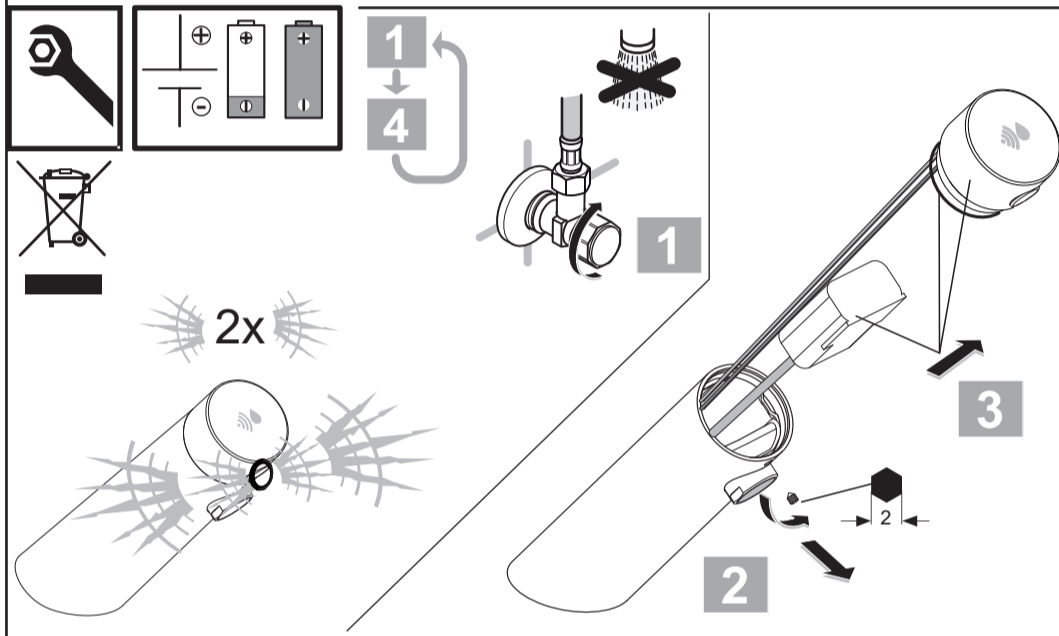

T STOP	P 0,3 MPa 3 bar		max.°C	max.°C		
			50°C	15°C	~34	~47
			65°C	15°C	~42	~60