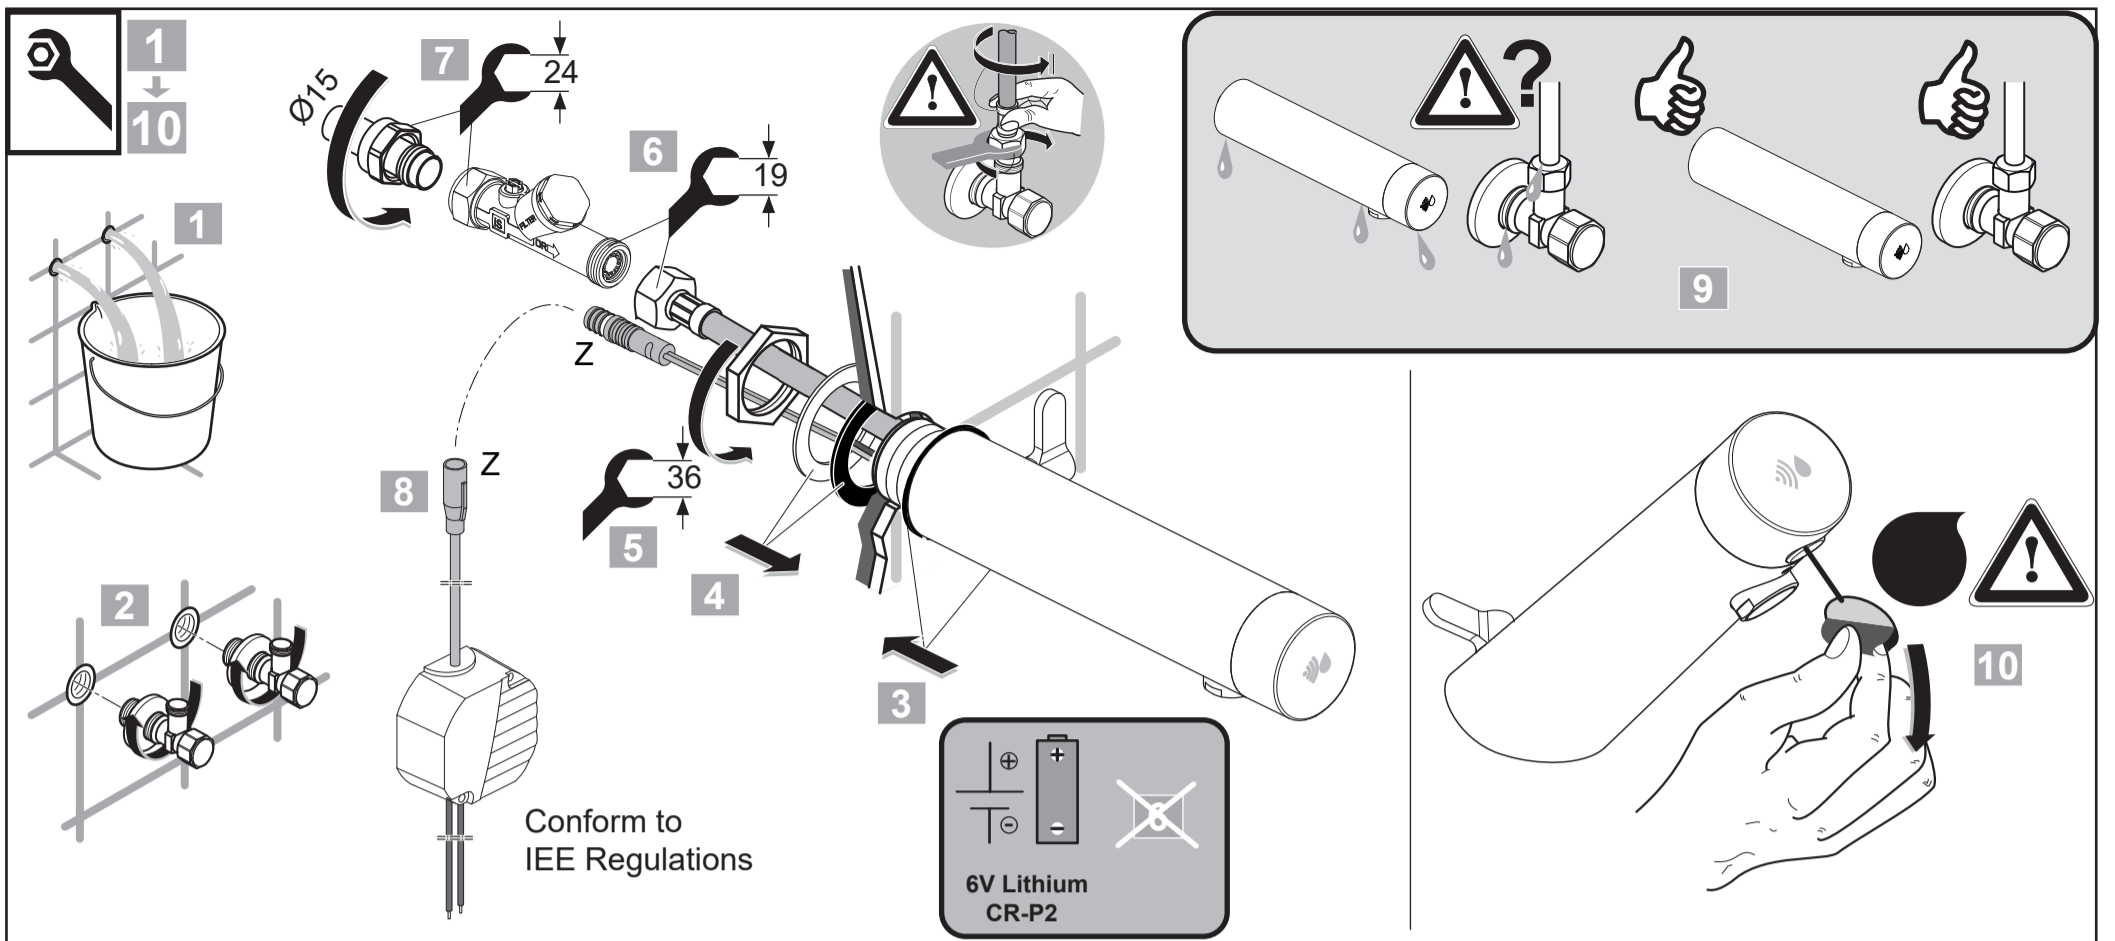

T STOP	P 0,3 MPa 3 bar		max.°C	max.°C		
			50°C	15°C	~34	~47
			65°C	15°C	~42	~60