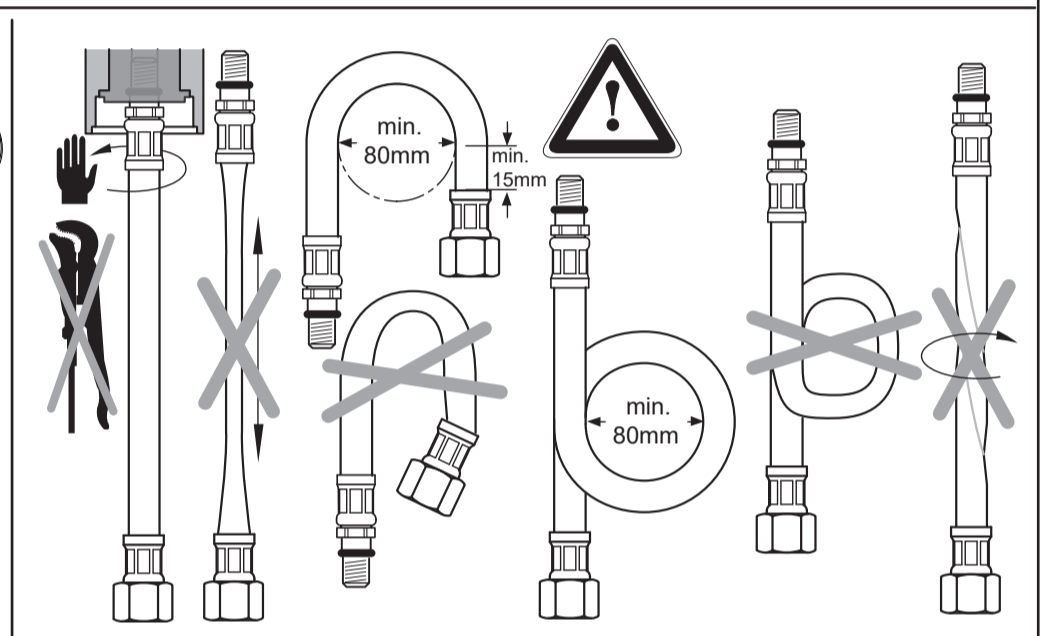

T STOP	P 0,3 MPa 3 bar		max.°C	max.°C		
			50°C	15°C	~34	~47
			65°C	15°C	~42	~60