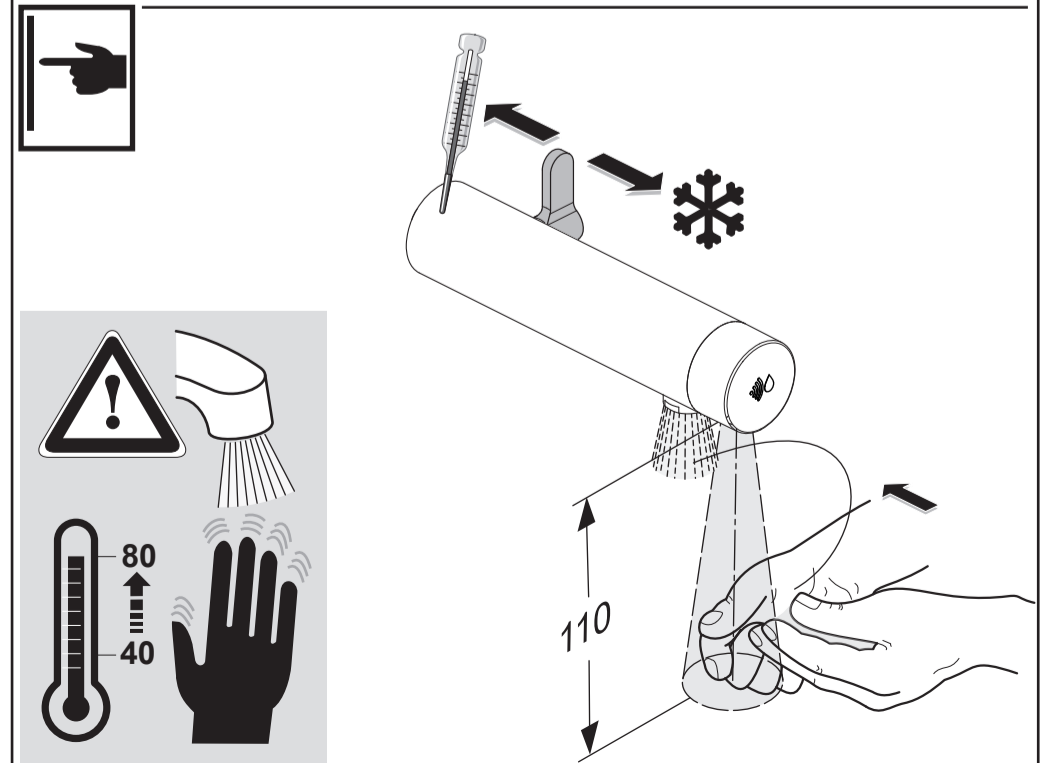

P bar	MAX. 10 0,5	5 1	MAX. 80	65 40	Q (3 bar)
T °C					I/min 3,8