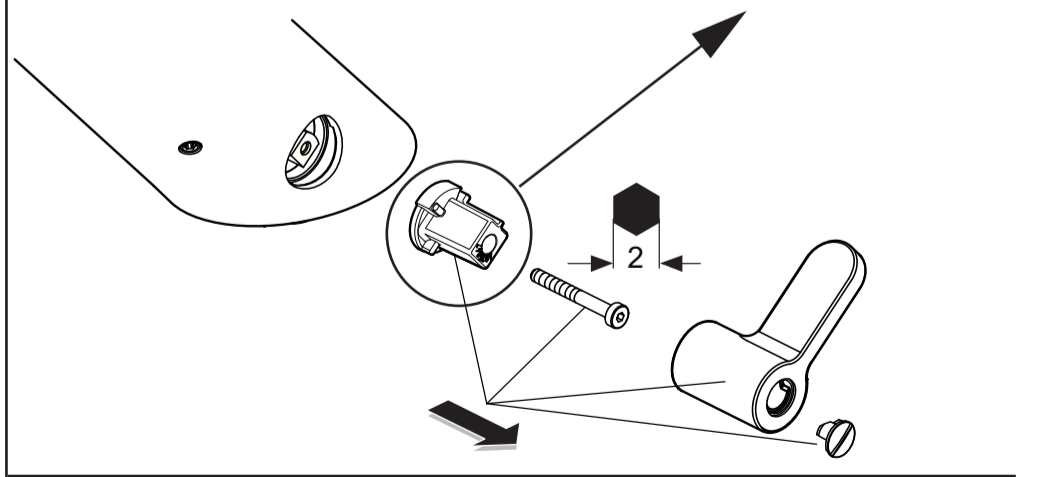

P bar	MAX. 10 0,5	5 1	MAX. 80	65 40	Q (3 bar)
T °C					I/min 3,8