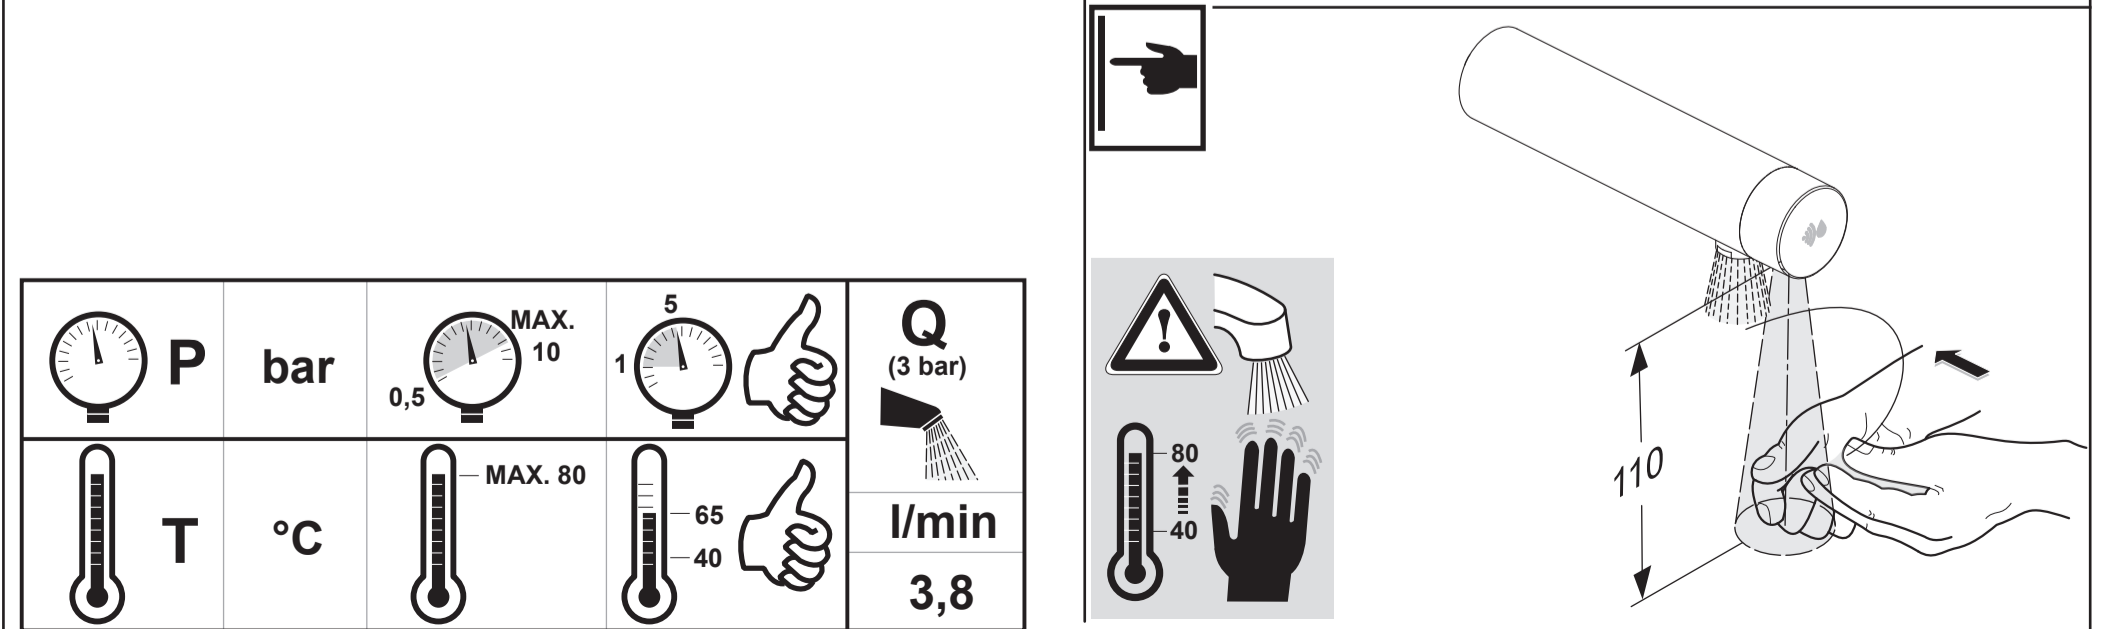

P	bar		0,5	MAX. 10		5		Q (3 bar)
	T	°C			MAX. 80		65		l/min 3,8