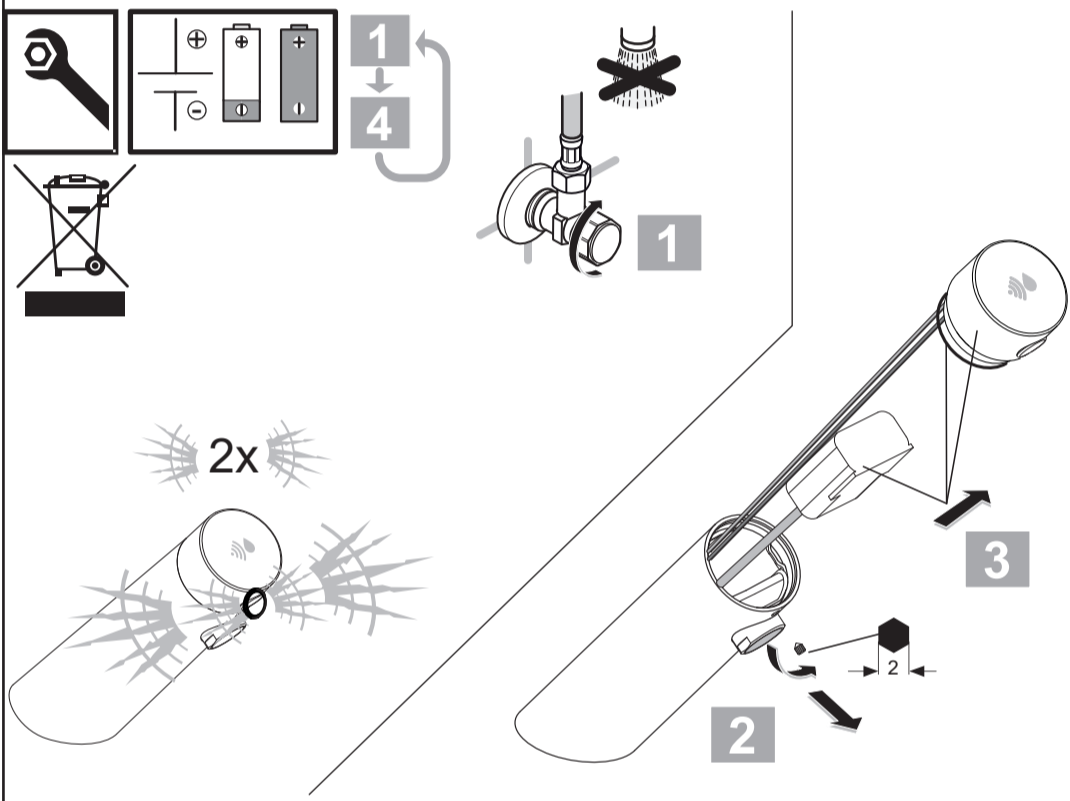

P	bar		0,5	MAX. 10		5		Q (3 bar)
	T	°C			MAX. 80		65		l/min 3,8