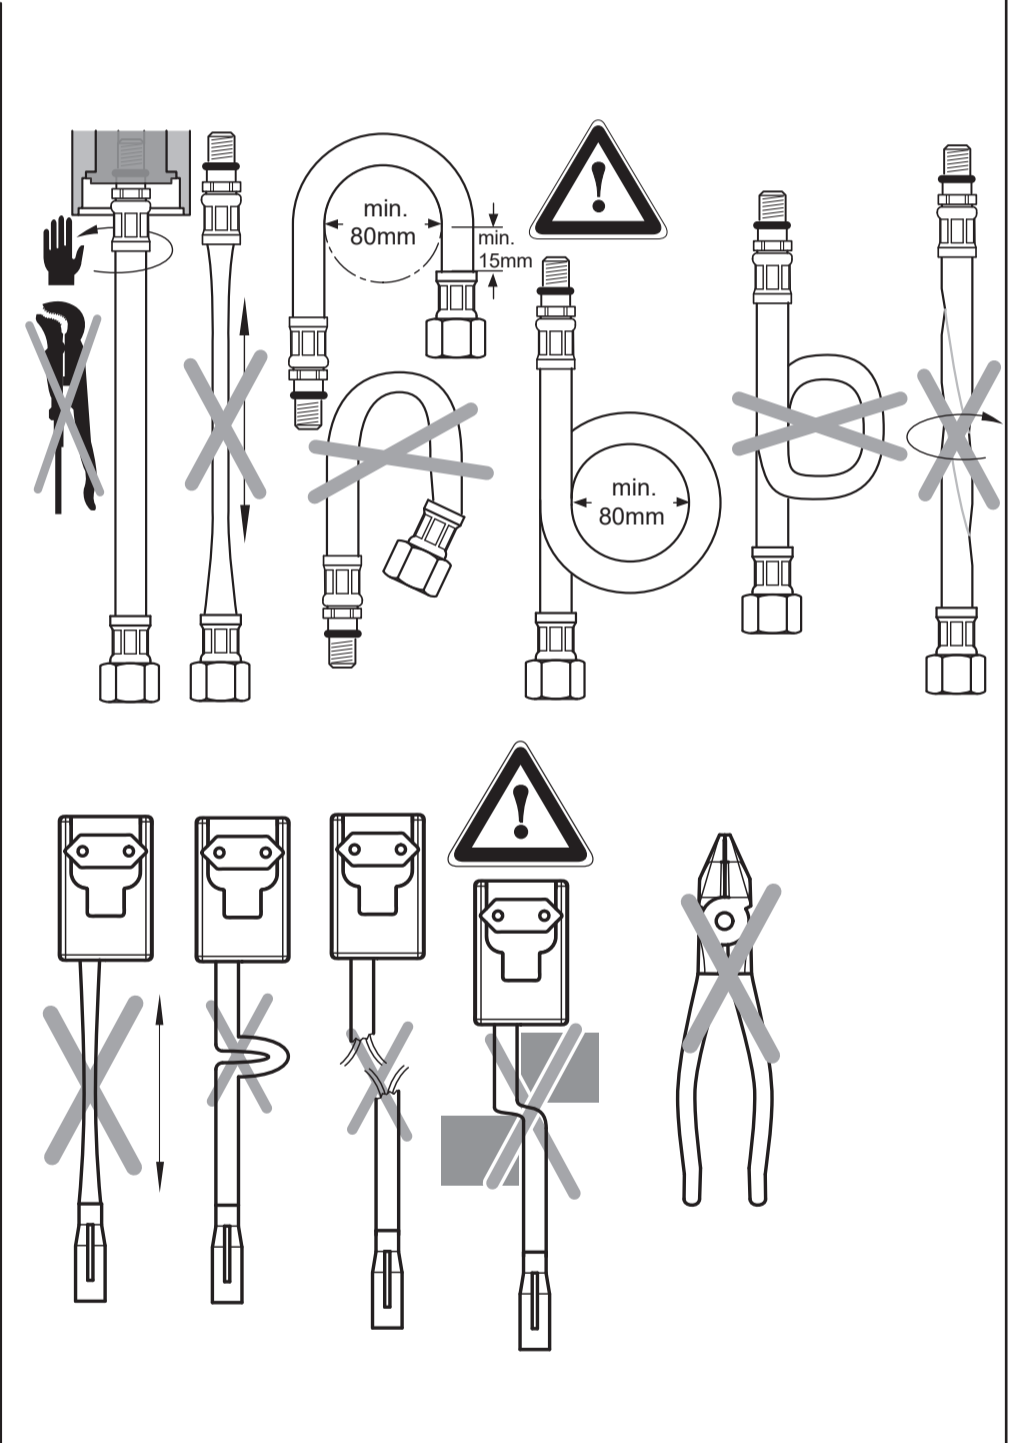

P	bar		0,5	MAX. 10		5		Q (3 bar)
	T	°C			MAX. 80		65		l/min 3,8