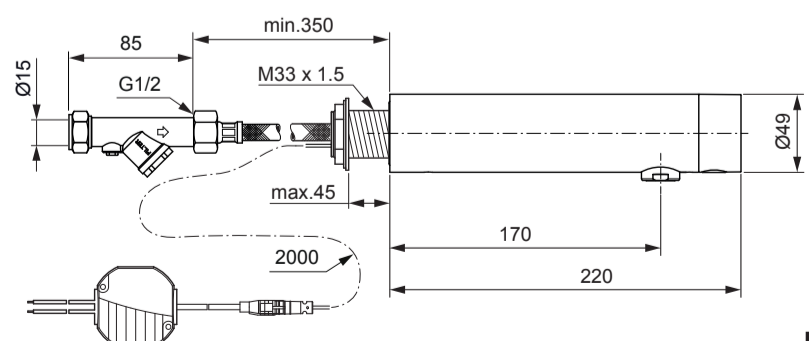

*Armitage  
Shanks*

**SENSORFLOW NEW**  
A 7552 .. A 7553 ..

0421 / A 868 902  
Made in Germany

**A 7552**

**A 7553**

Ideal Standard (UK) Ltd.  
The Bathroom Works  
National Avenue  
Hull HU5 4HS  
England