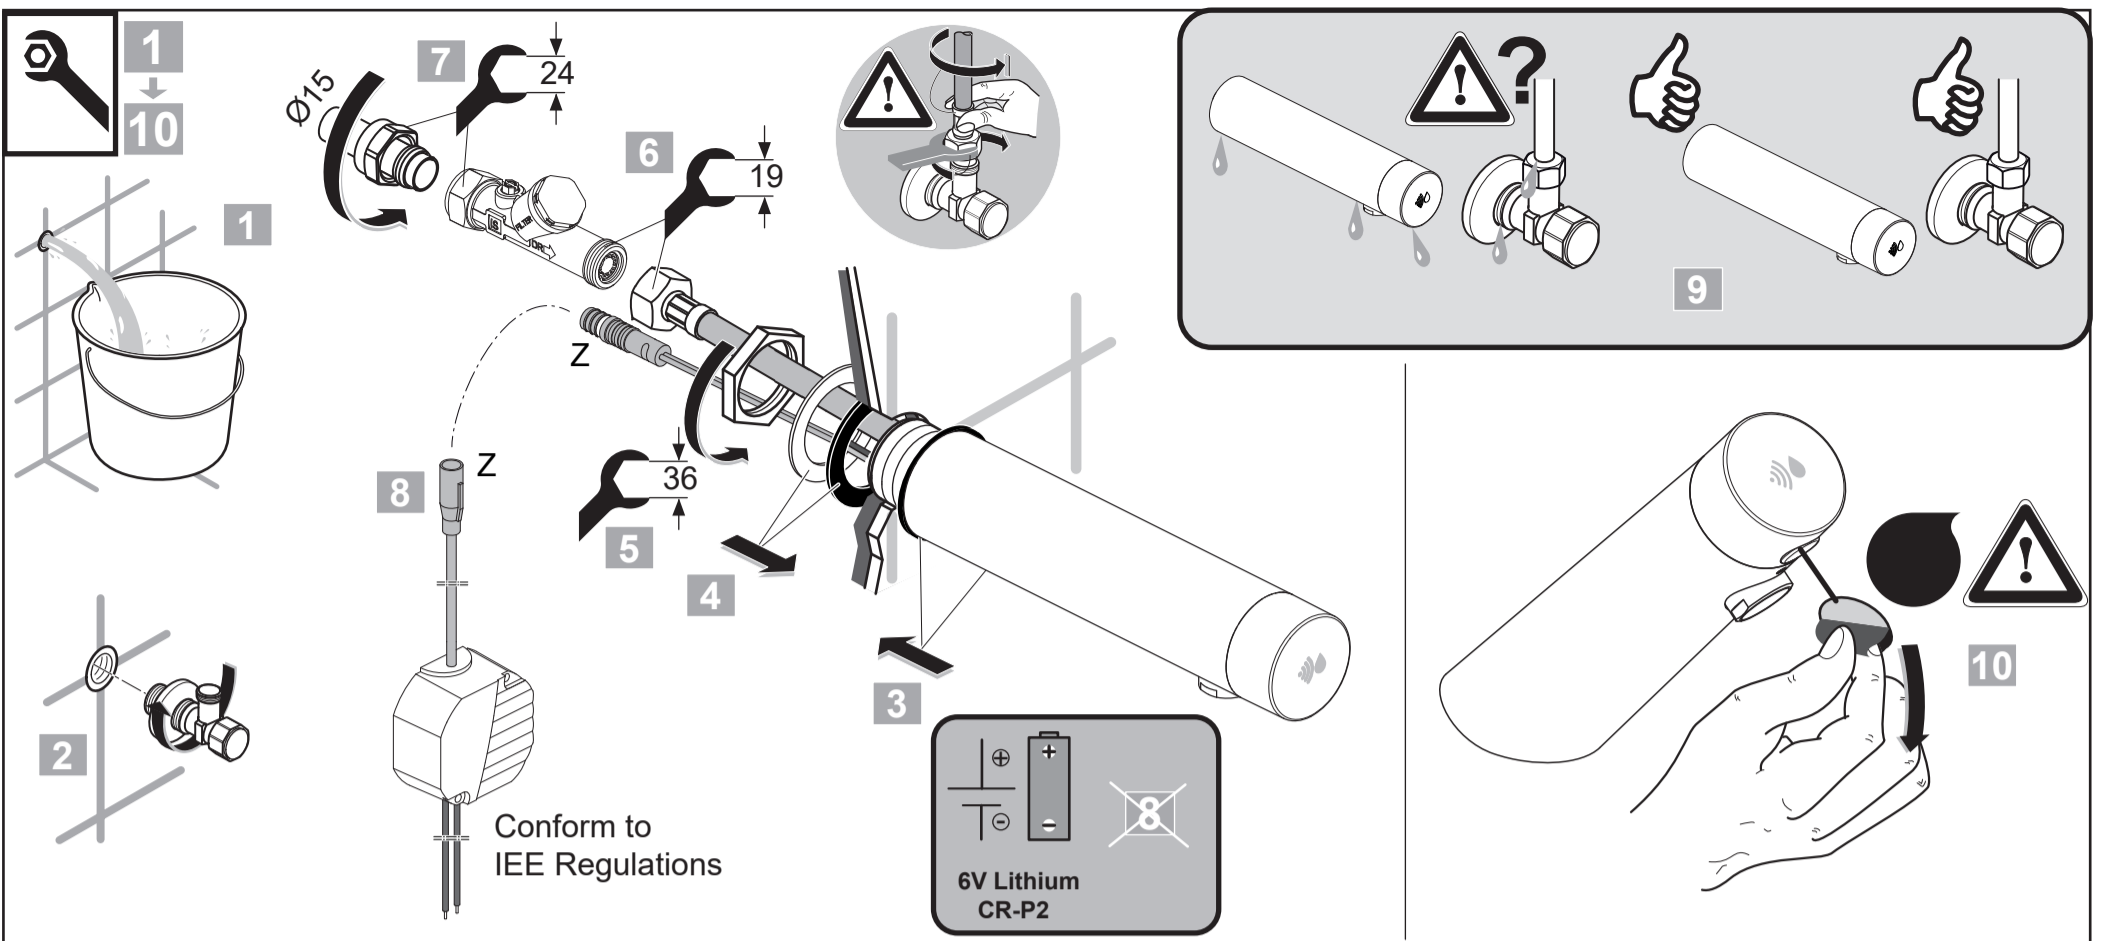

P	bar		0,5	MAX. 10		5		Q (3 bar)
	T	°C			MAX. 80		65		l/min 3,8