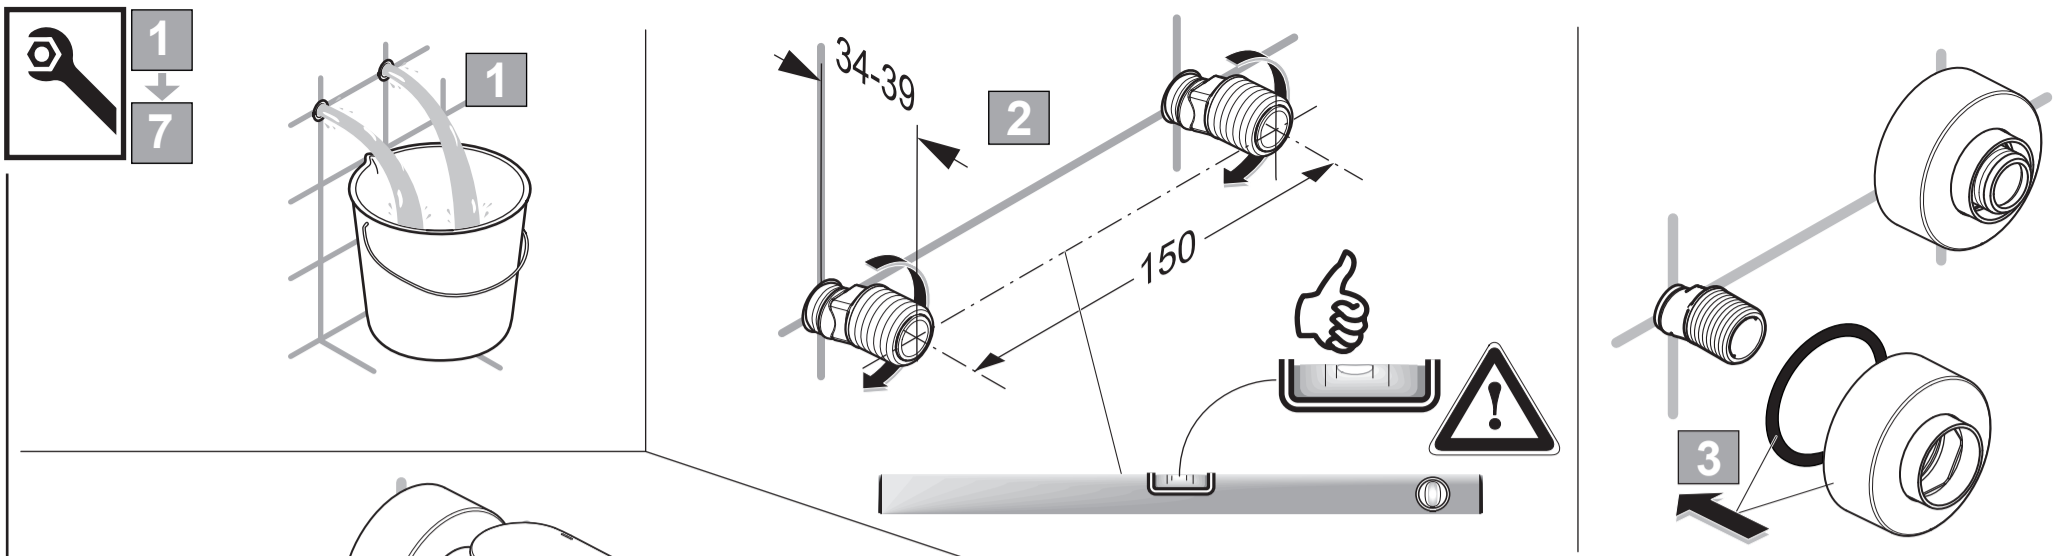

CONNECT AIR

A 7033 .. A 7056 ..

1117 / A 868 369
 (+ A 865 612)
 Made in Germany

A7033

A7056

Ideal Standard International NV
 Corporate Village - Gent Building
 Da Vincilaan 2
 1935 Zaventem
 Belgium

www.idealstandardinternational.com