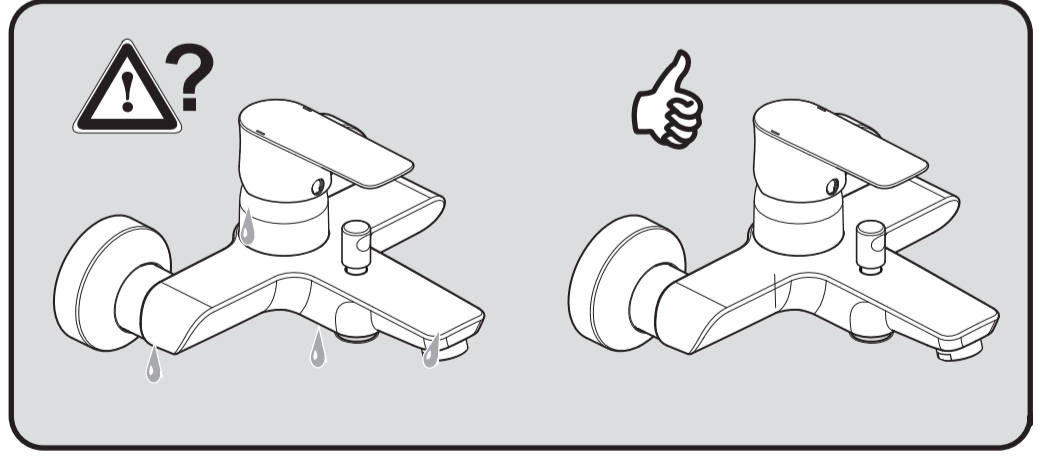

CONNECT AIR

A 7033 .. A 7056 ..

1117 / A 868 369
 (+ A 865 612)
 Made in Germany

A7033

A7056

Ideal Standard International NV
 Corporate Village - Gent Building
 Da Vincilaan 2
 1935 Zaventem
 Belgium

www.idealstandardinternational.com