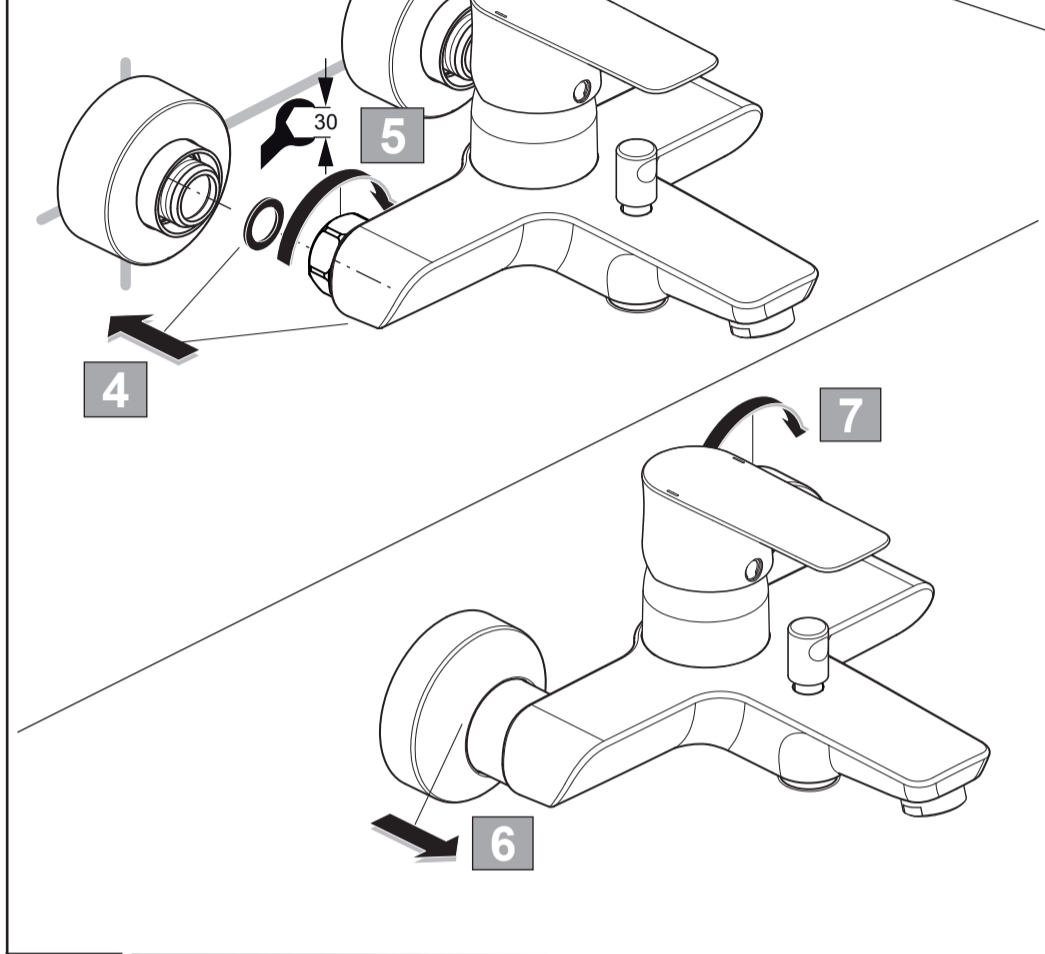

CONNECT AIR

A 7033 .. A 7056 ..

1117 / A 868 369
 (+ A 865 612)
 Made in Germany

A7033

A7056

Ideal Standard International NV
 Corporate Village - Gent Building
 Da Vincilaan 2
 1935 Zaventem
 Belgium

www.idealstandardinternational.com