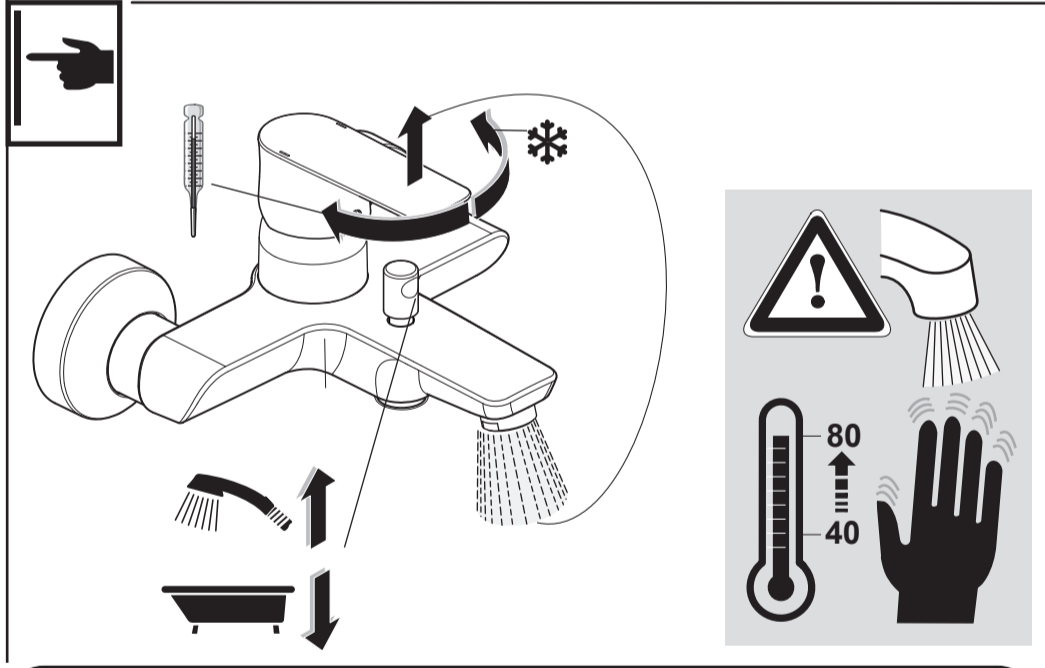

CONNECT AIR

A 7033 .. A 7056 ..

1117 / A 868 369
 (+ A 865 612)
 Made in Germany

A7033

A7056

Ideal Standard International NV
 Corporate Village - Gent Building
 Da Vincilaan 2
 1935 Zaventem
 Belgium

www.idealstandardinternational.com