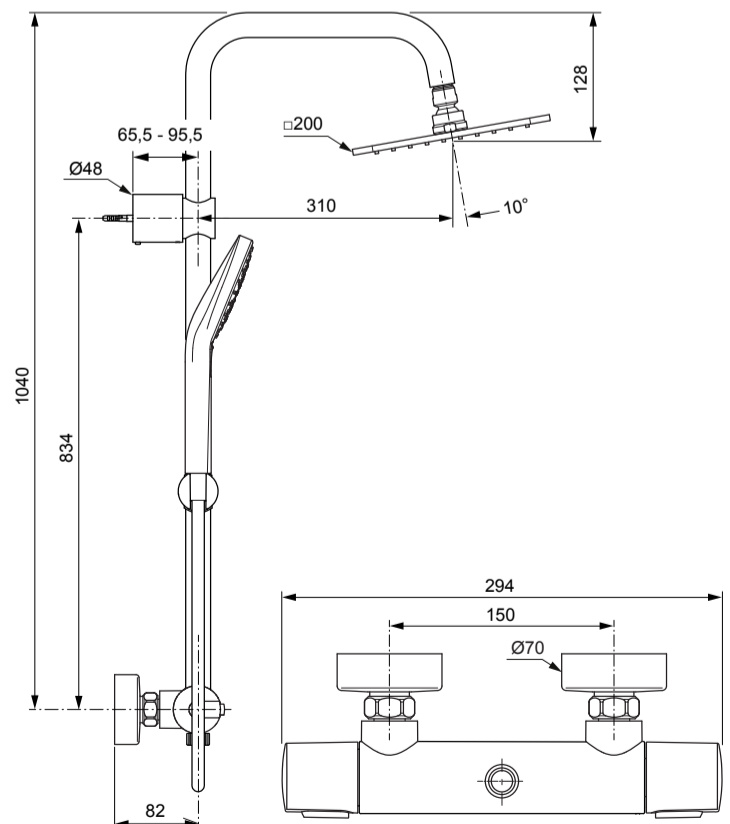

Ideal Standard International NV
Corporate Village - Gent Building
Da Vincilaan 2
1935 Zaventem
Belgium

www.idealstandardinternational.com