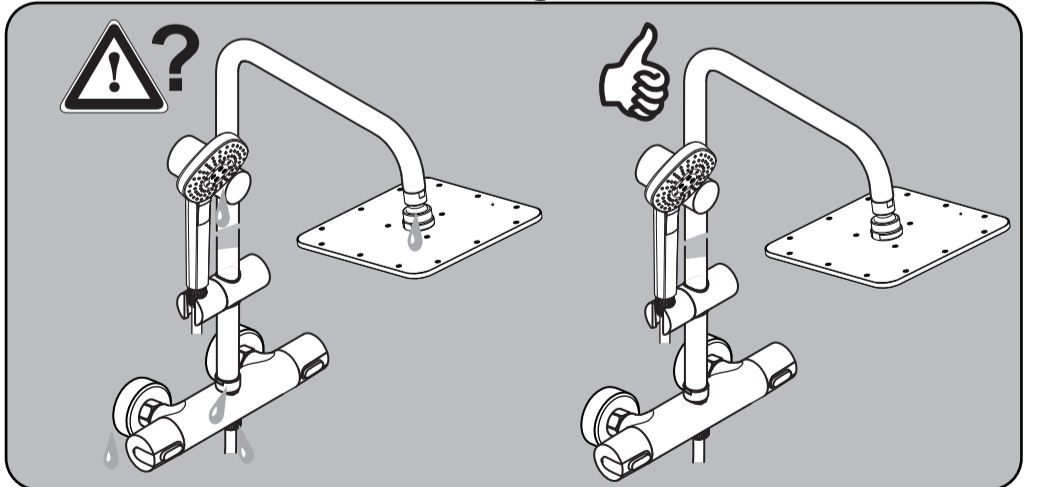

P bar	0,5	MAX. 10	1		Q (3 bar)
	T °C	MAX. 80	65	55		l/min
						8
						12