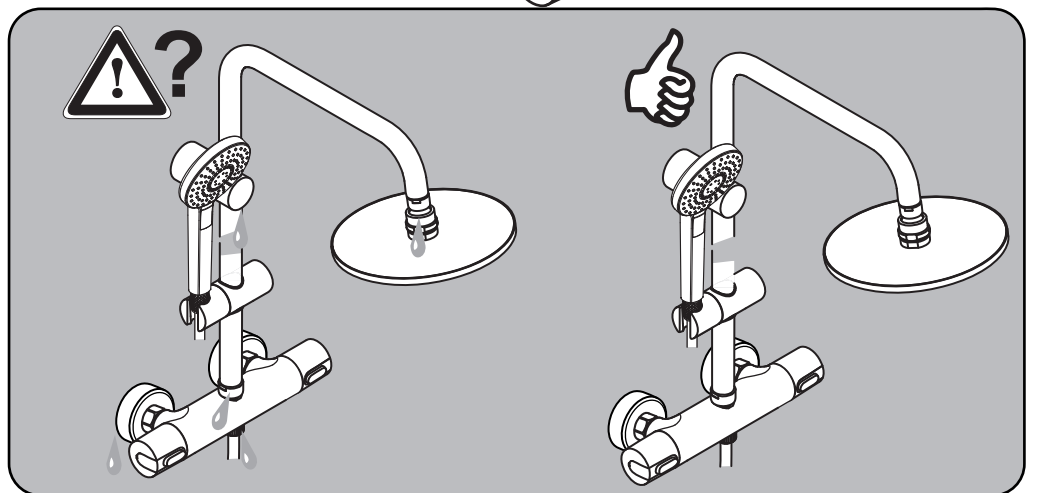

CERATHERM 100 NEW

A 6987 ..

0918 / A 868 481
 (+A 865 612)

Ideal Standard International NV
 Corporate Village - Gent Building
 Da Vincilaan 2
 1935 Zaventem
 Belgium

www.idealstandardinternational.com

	P bar				Q (3 bar)
	T °C				l/min
					8
					12