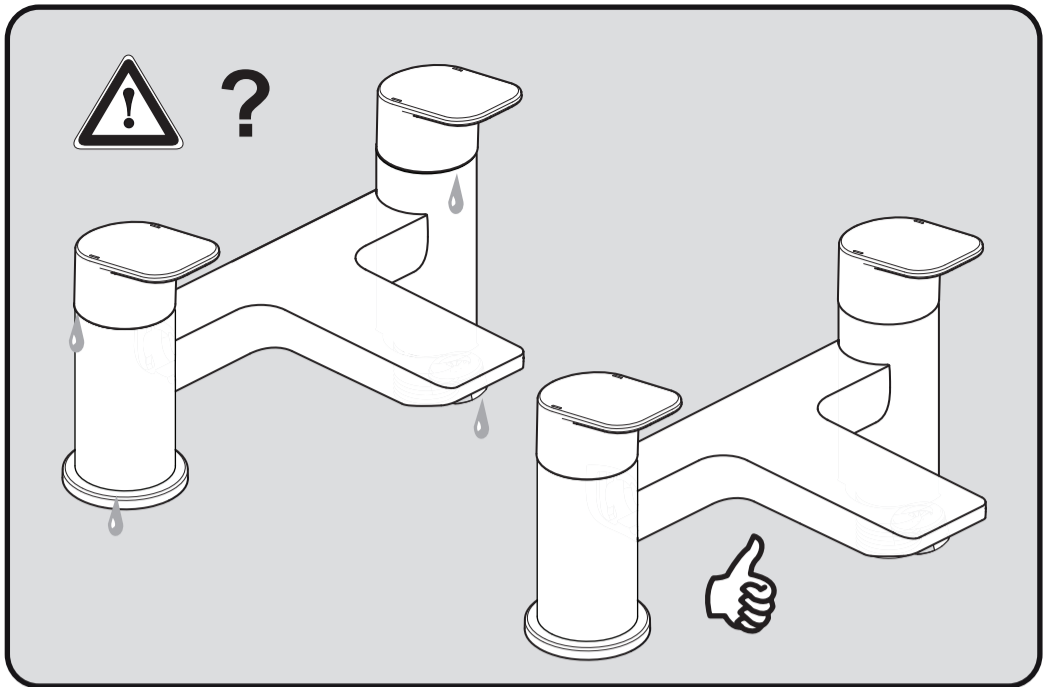

**Tonic II**  
**A 6353 ..**

1214 / A 866 944  
 (+ A 865 612)  
 Made in Germany

Ideal Standard International BVBA  
 Corporate Village - Gent Building  
 Da Vincilaan 2  
 1935 Zaventem  
 Belgium

[www.idealstandardinternational.com](http://www.idealstandardinternational.com)