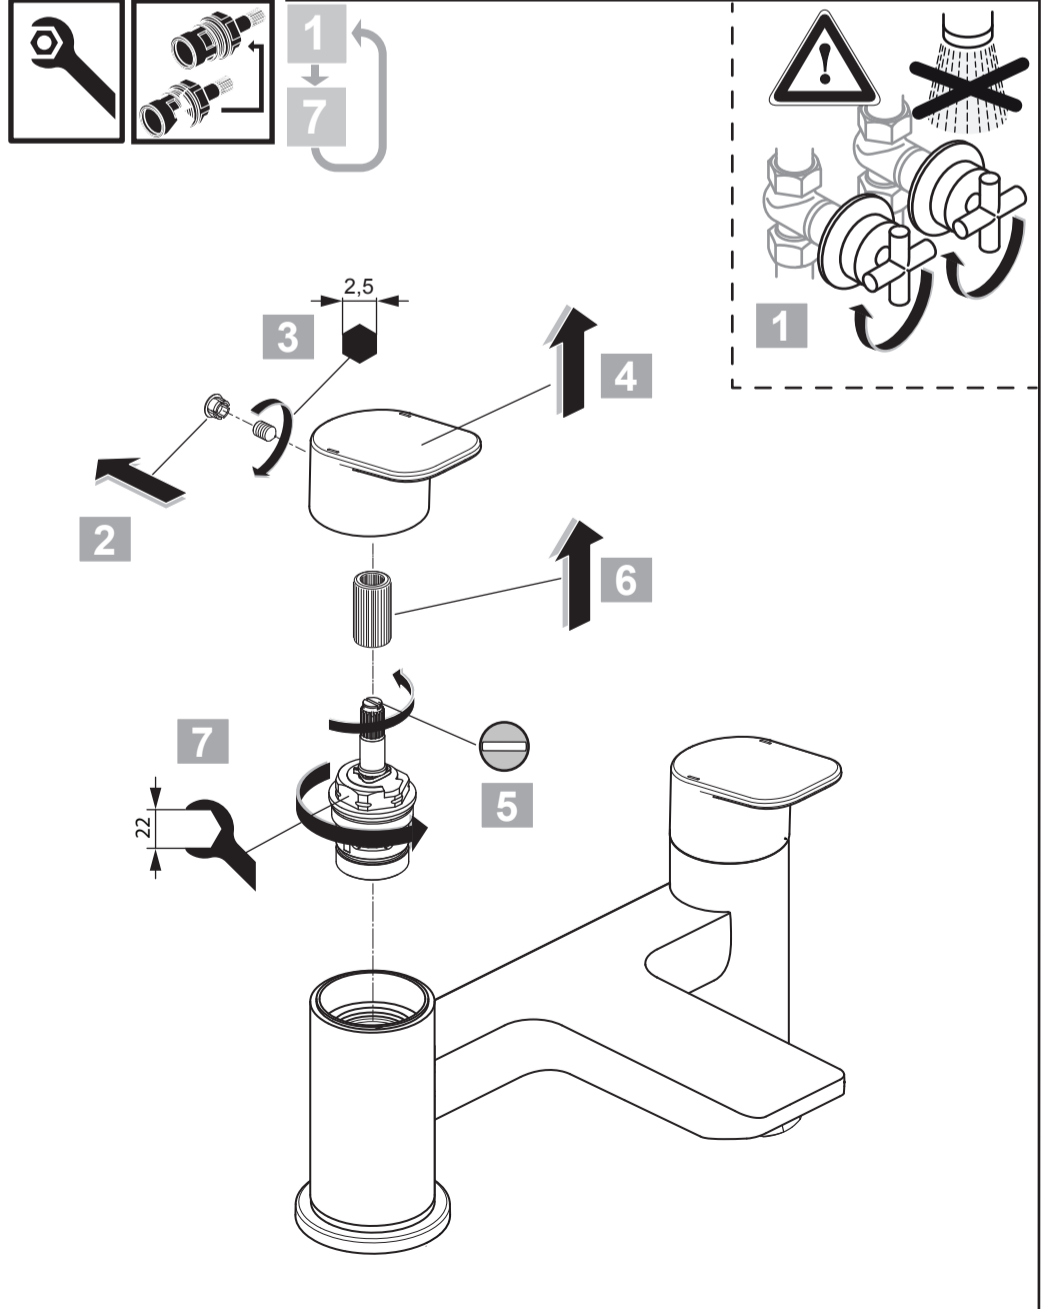

**Tonic II**  
**A 6353 ..**

1214 / A 866 944  
 (+ A 865 612)  
 Made in Germany

Ideal Standard International BVBA  
 Corporate Village - Gent Building  
 Da Vincilaan 2  
 1935 Zaventem  
 Belgium

[www.idealstandardinternational.com](http://www.idealstandardinternational.com)

	<b>P</b>	bar				<b>Q</b> (3 bar)
	<b>T</b>	°C				<b>l/min</b> 90