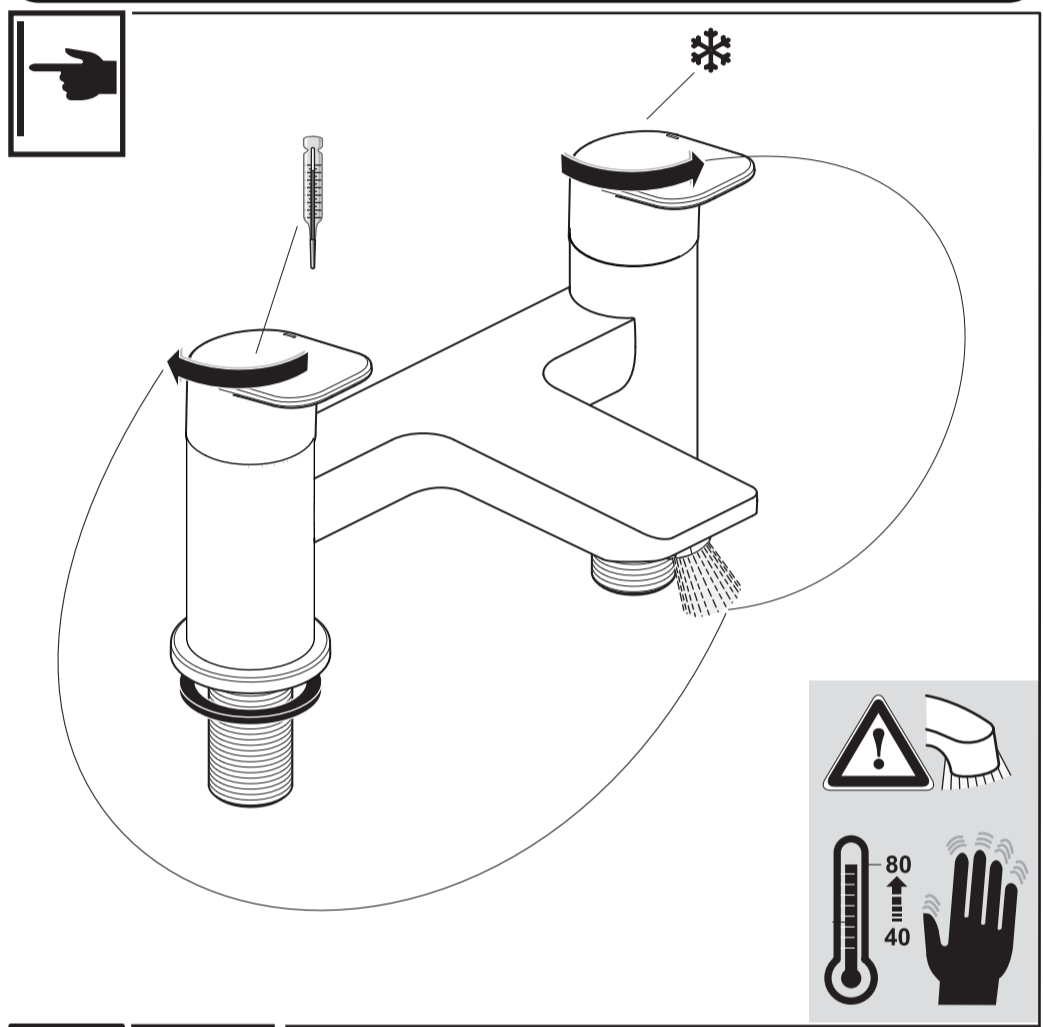

**Tonic II**  
**A 6353 ..**

1214 / A 866 944  
 (+ A 865 612)  
 Made in Germany

Ideal Standard International BVBA  
 Corporate Village - Gent Building  
 Da Vincilaan 2  
 1935 Zaventem  
 Belgium

[www.idealstandardinternational.com](http://www.idealstandardinternational.com)