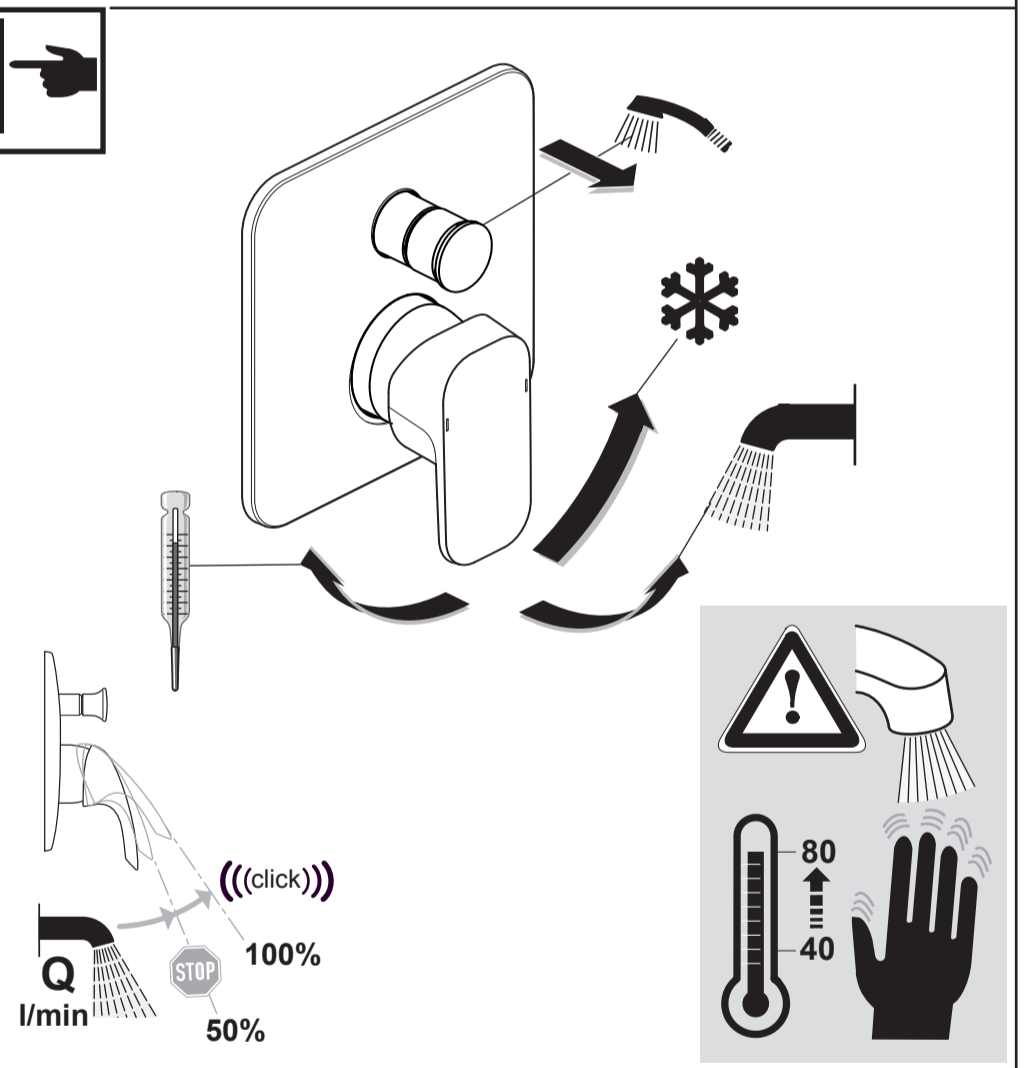

Pressure P	bar	MAX. 10	5	Thumbs up	Q (3 bar)
0,5					
Temperature T	°C	MAX. 80	65	Thumbs up	l/min
			40		25