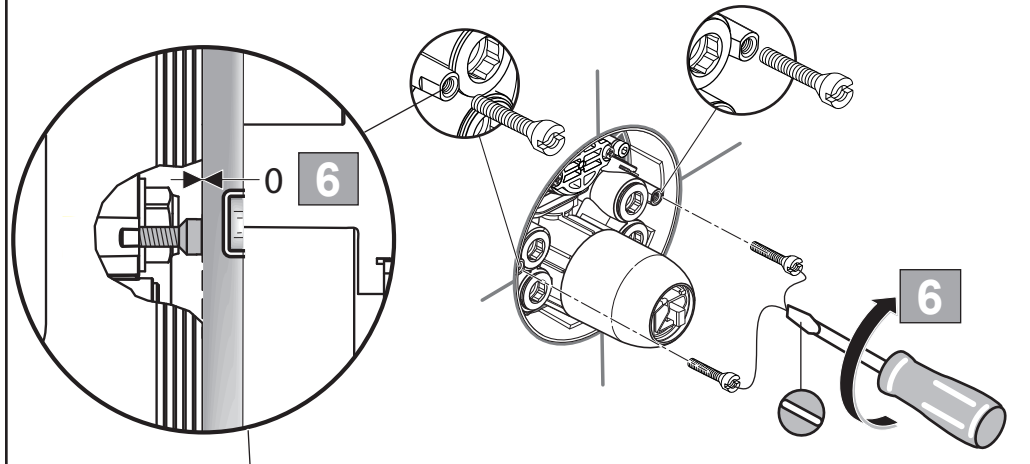

P	bar	0,5	MAX. 10	5	Thumbs up	Q (3 bar)
T	°C		MAX. 80	65	Thumbs up	
				40		l/min
						25