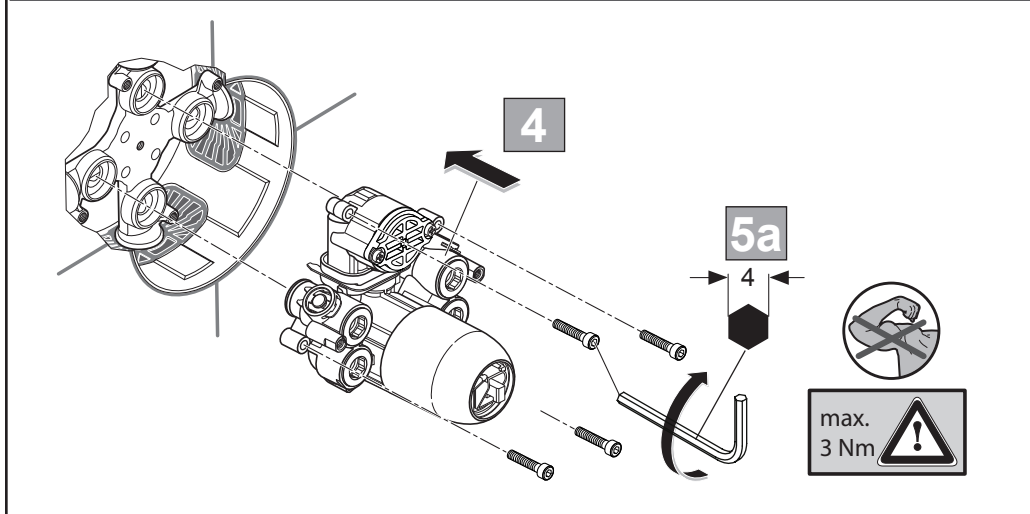

Tonic II
A 6339 ...

1214 / A 866 953
 (+ A 865 612)
 Made in Germany

Ideal Standard International BVBA
 Corporate Village - Gent Building
 Da Vincilaan 2
 1935 Zaventem
 Belgium

www.idealstandardinternational.com