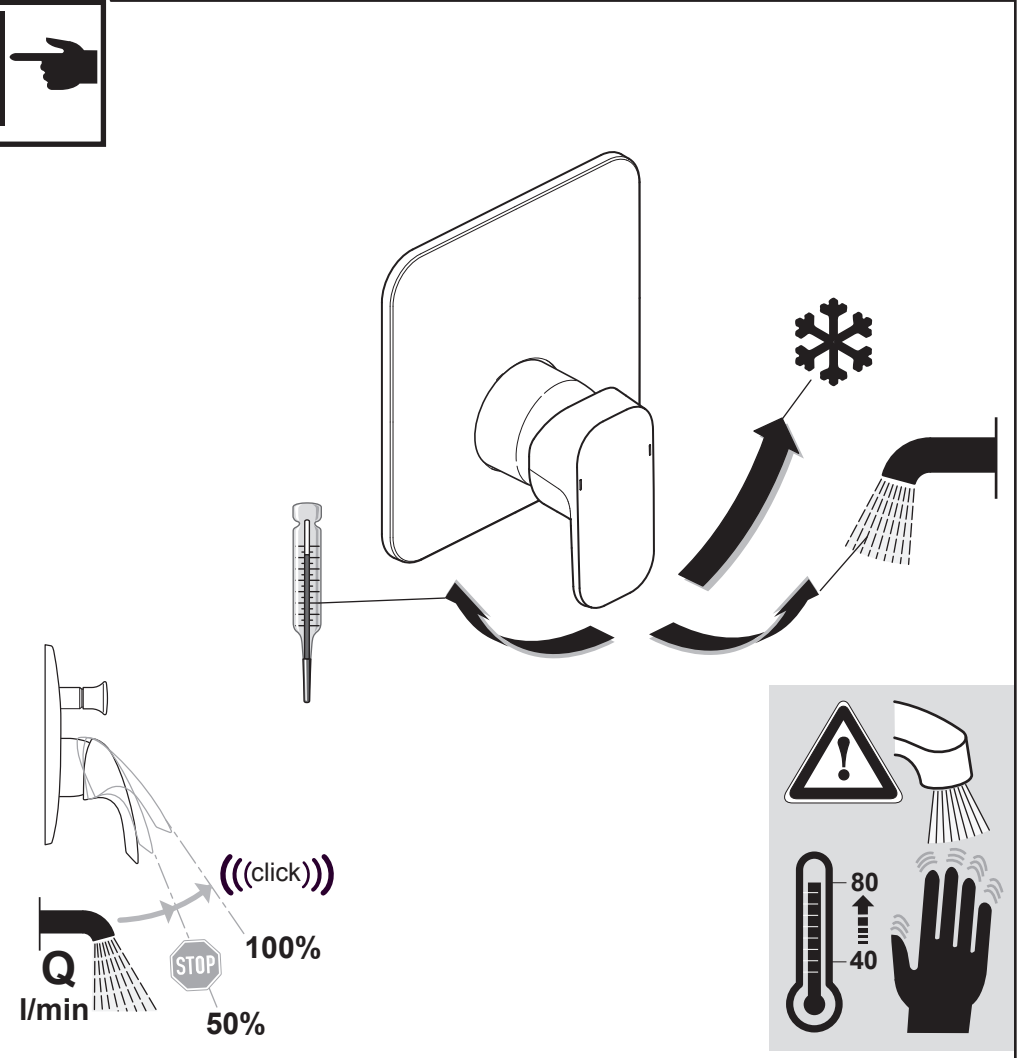

P	bar	0,5	MAX. 10	5	Thumbs up	Q (3 bar)
T	°C		MAX. 80	65	Thumbs up	
				40		l/min
						25