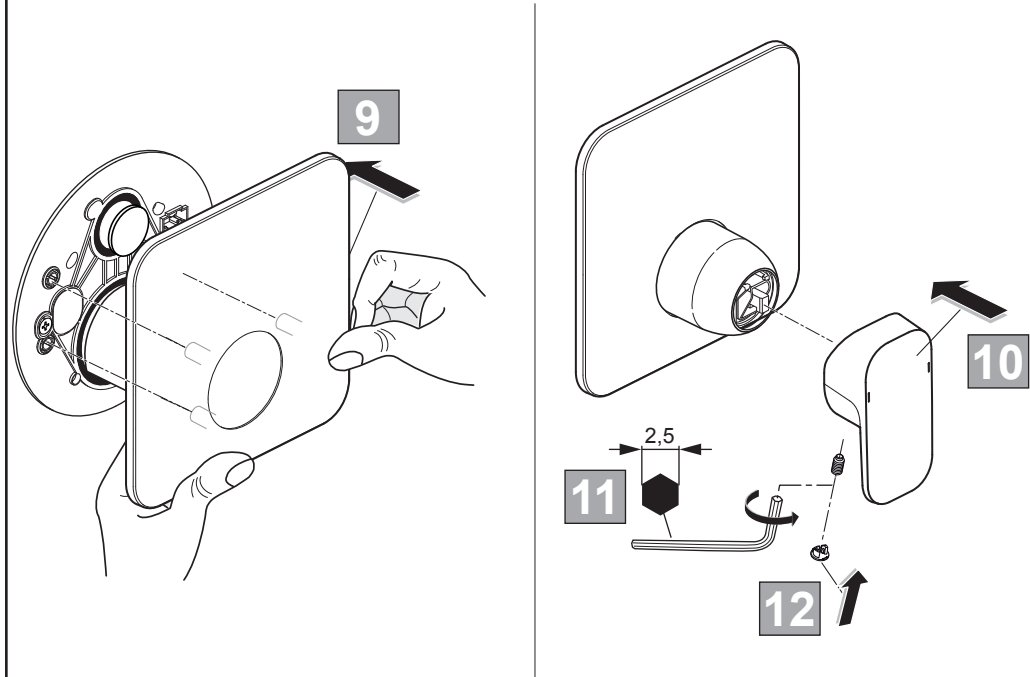

P	bar	0,5	MAX. 10	5	Thumbs up	Q (3 bar)
T	°C		MAX. 80	65	Thumbs up	
				40		l/min
						25