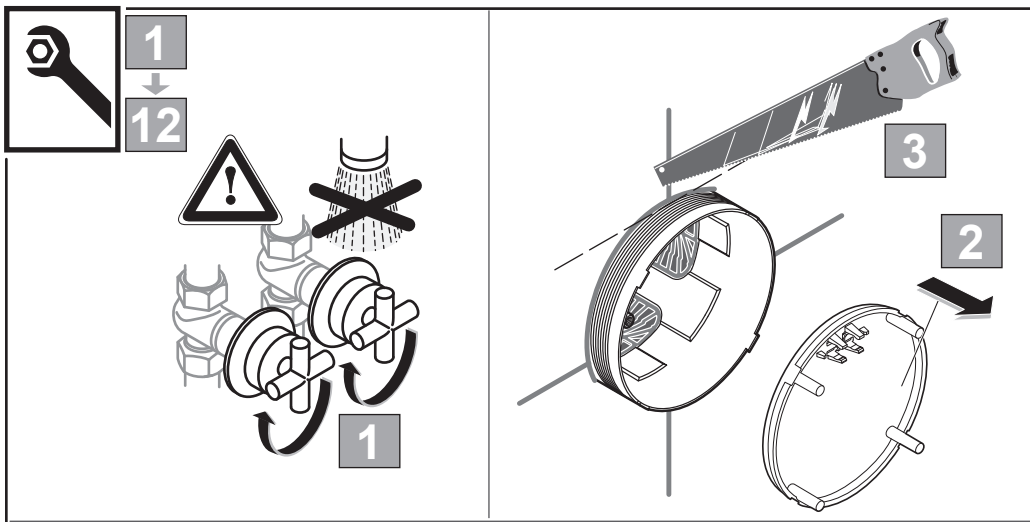

Tonic II
A 6339 ...

1214 / A 866 953
 (+ A 865 612)
 Made in Germany

Ideal Standard International BVBA
 Corporate Village - Gent Building
 Da Vincilaan 2
 1935 Zaventem
 Belgium

www.idealstandardinternational.com