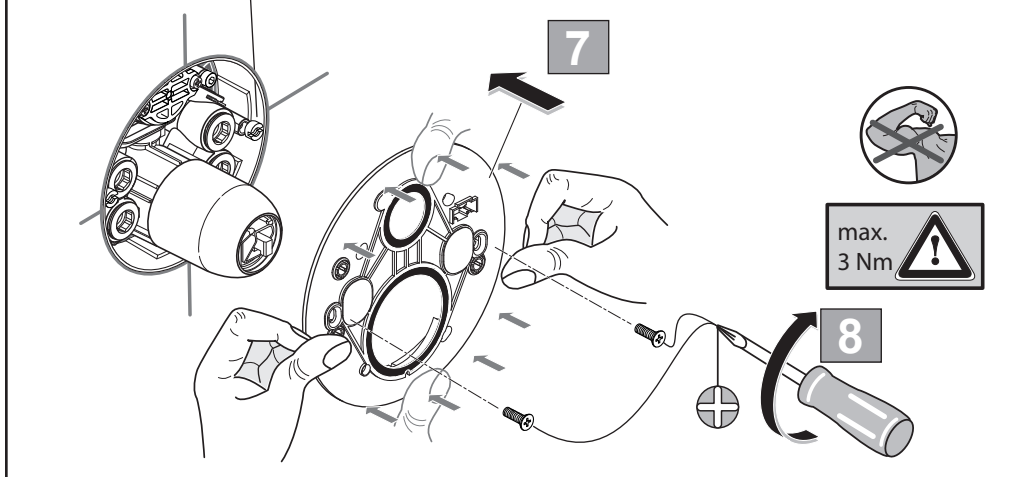

P	bar	0,5	MAX. 10	5	Thumbs up	Q (3 bar)
T	°C		MAX. 80	65	Thumbs up	
				40		l/min
						25