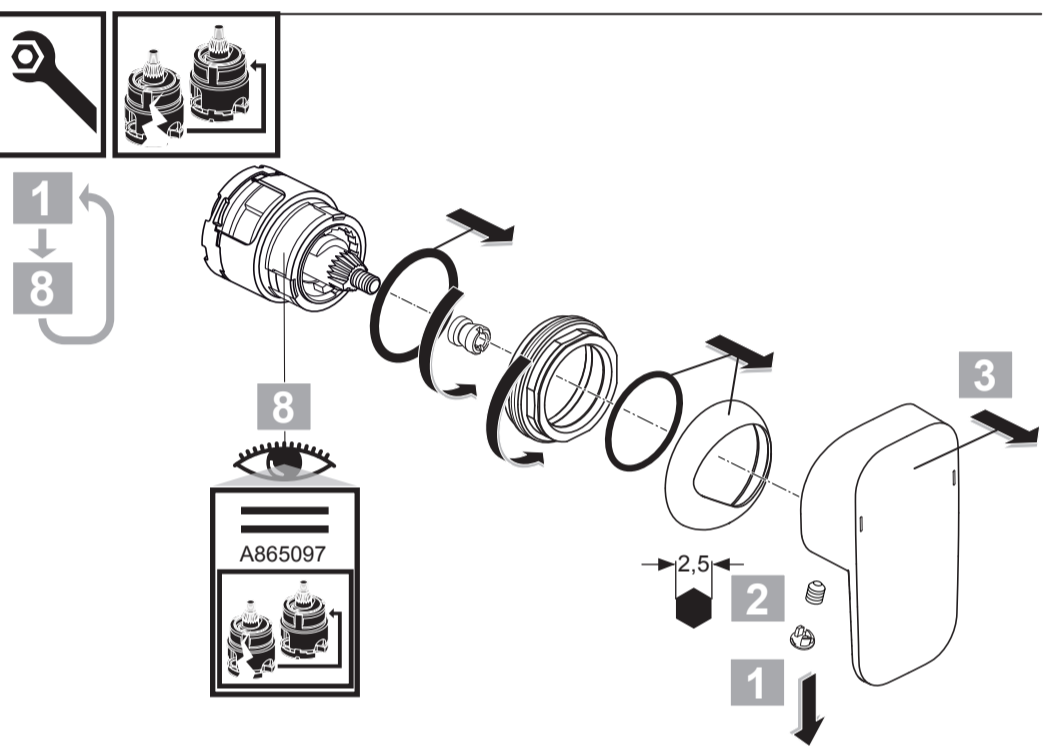

2-2,5 Nm

	P bar		MAX. 10		5		Q (3 bar)
	T °C		MAX. 80		65		l/min 23/ A6337 22/ A6338
					40