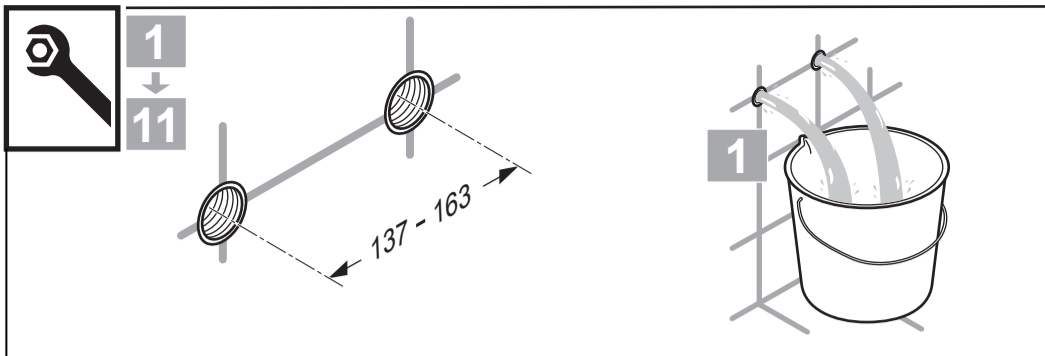

Tonic II

A 6337 .. A 6338 ..

0215 / A 866 946
 (+ A 865 612)
 Made in Germany

Ideal Standard International BVBA
 Corporate Village - Gent Building
 Da Vincilaan 2
 1935 Zaventem
 Belgium

www.idealstandardinternational.com