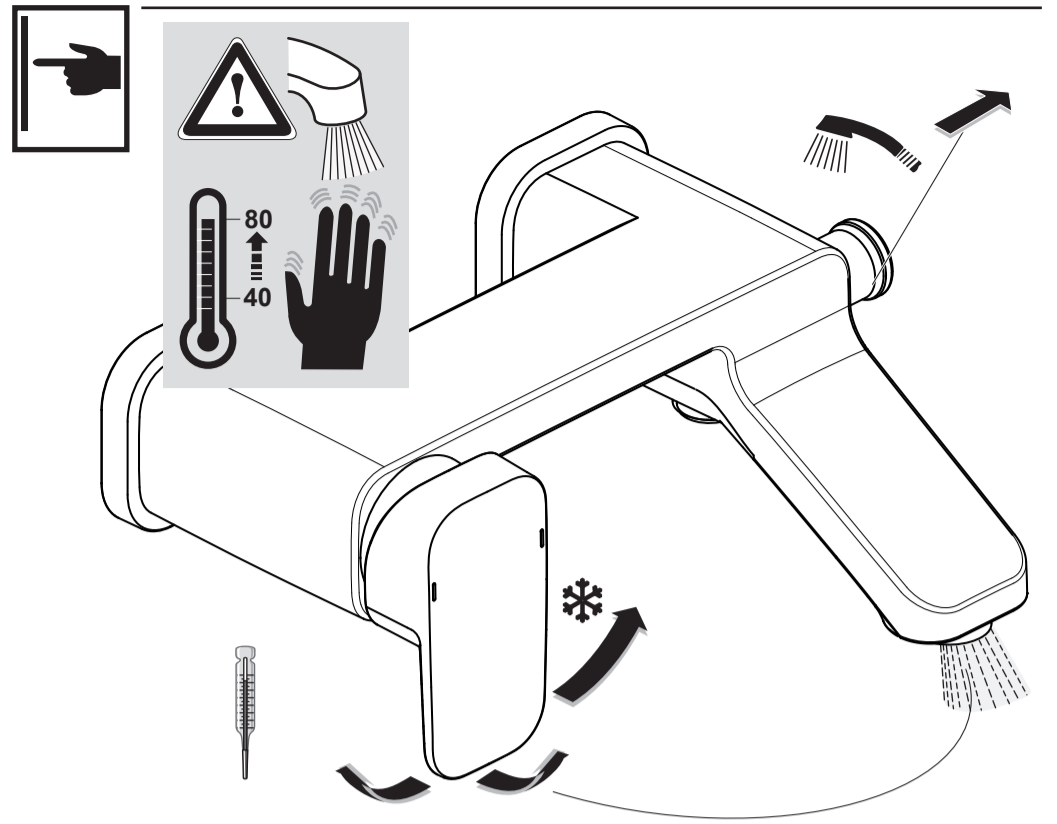

2-2,5 Nm

	P bar		MAX. 10		5		Q (3 bar)
	T °C		MAX. 80		65		l/min 23/ A6337 22/ A6338
					40