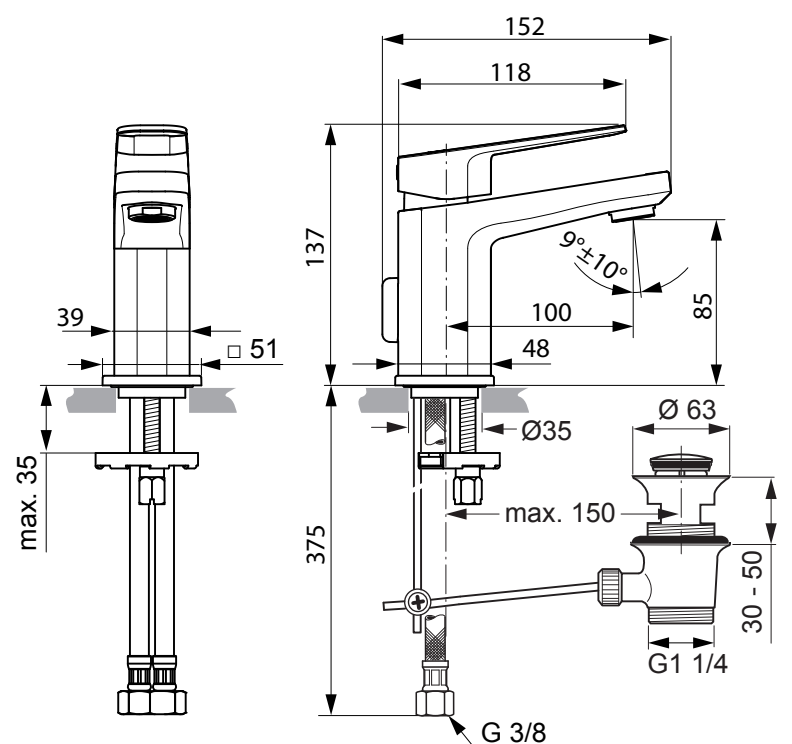

Ideal Standard International BVBA
Corporate Village - Gent Building
Da Vincilaan 2
1935 Zaventem
Belgium

www.idealstandardinternational.com