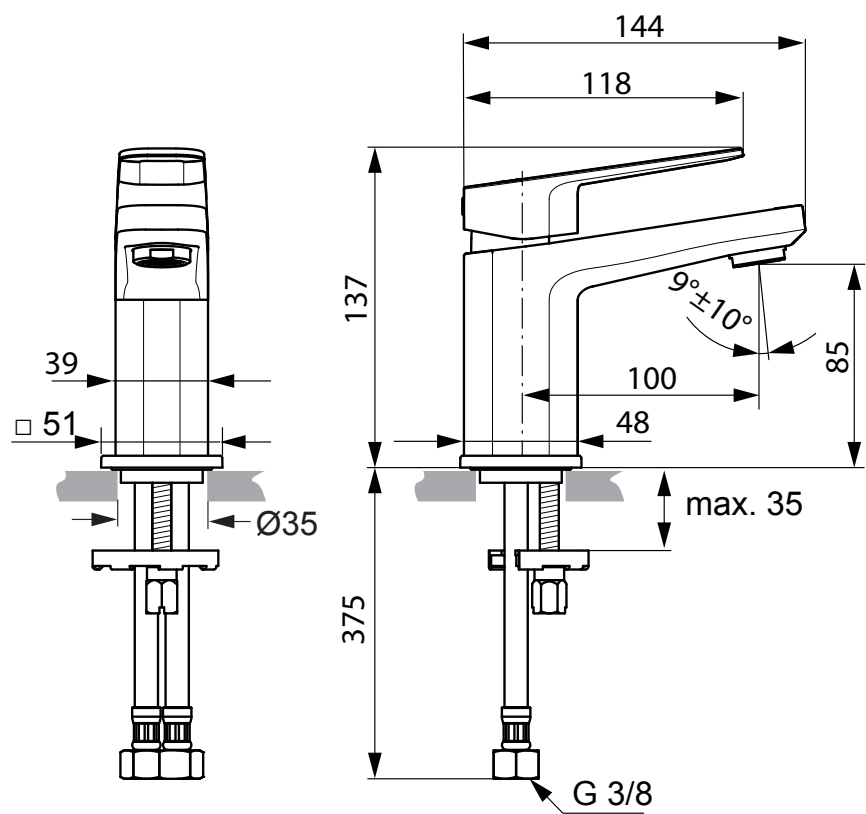

Ideal Standard International BVBA
Corporate Village - Gent Building
Da Vincilaan 2
1935 Zaventem
Belgium

www.idealstandardinternational.com