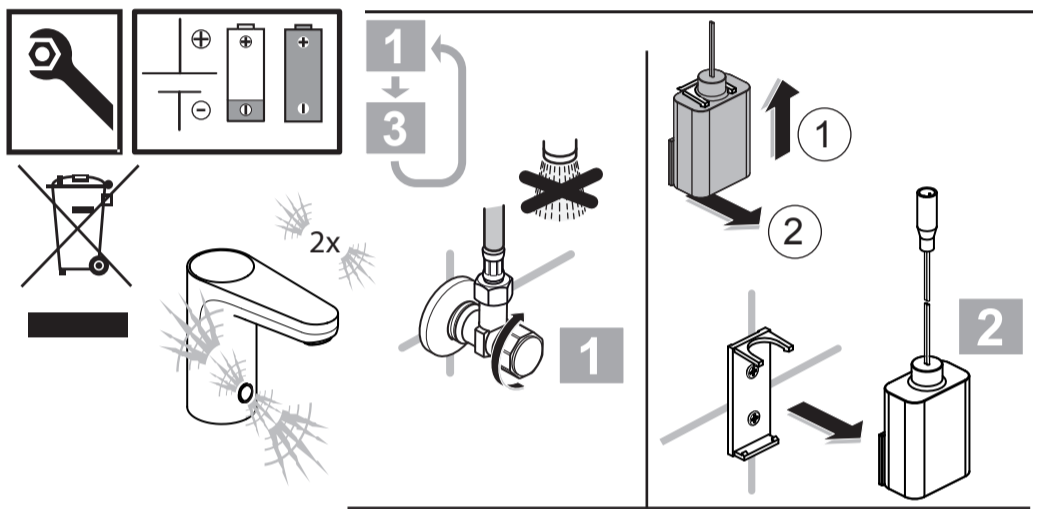

P bar		MAX. 8		5			Q (3 bar)
	T °C		MAX. 80		65			I/min 4,7
					40