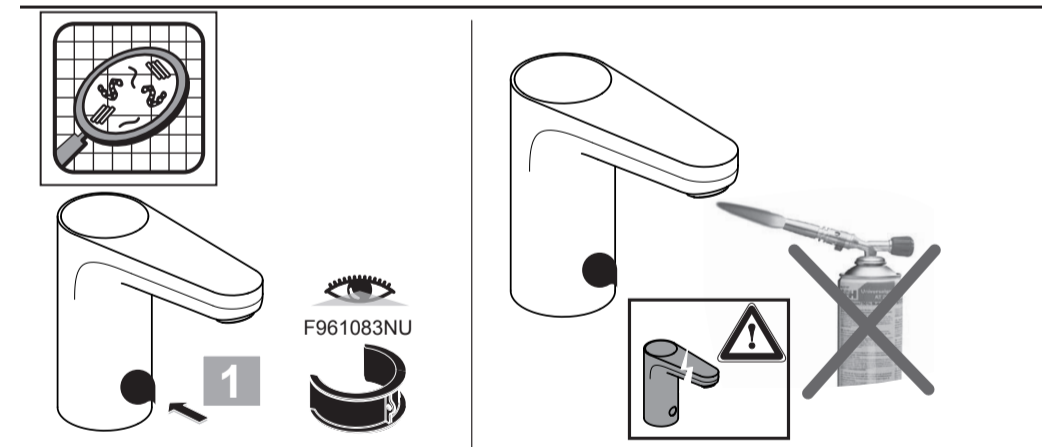

P bar		MAX. 8		5			Q (3 bar)
	T °C		MAX. 80		65			I/min 4,7
					40