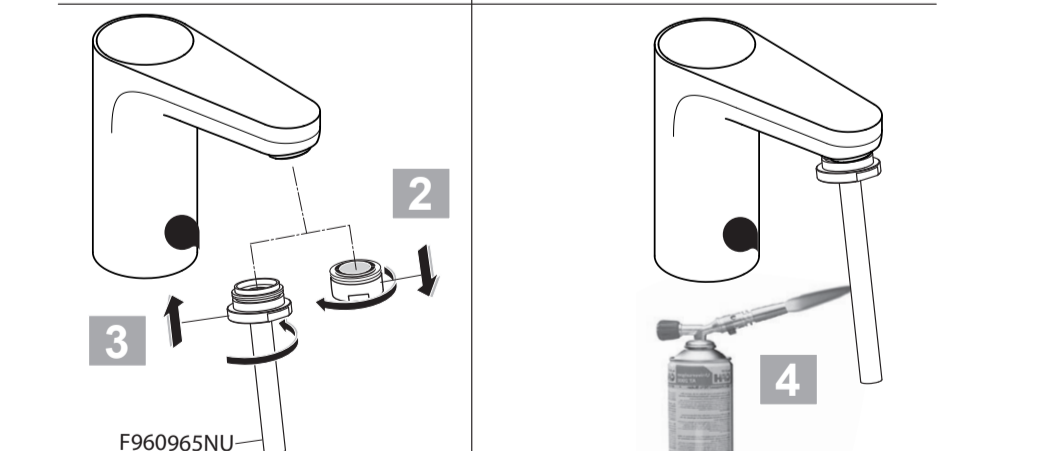

P bar		MAX. 8		5			Q (3 bar)
	T °C		MAX. 80		65			I/min 4,7
					40