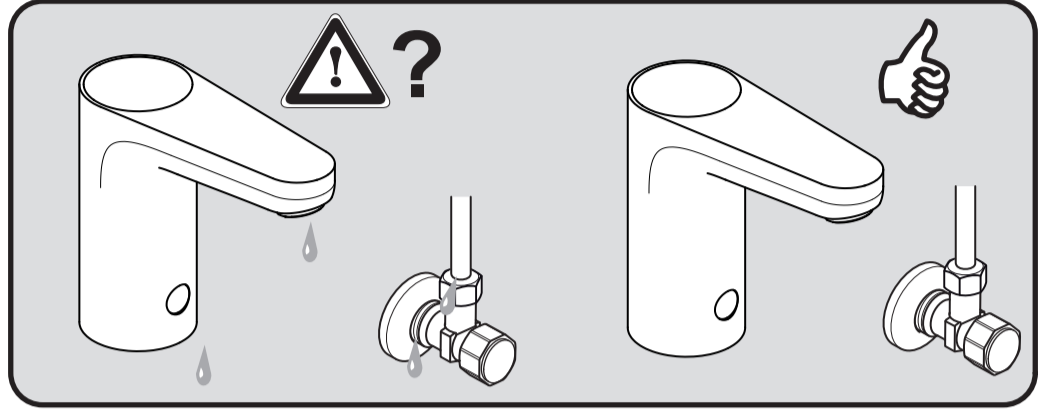

P bar		MAX. 8		5			Q (3 bar)
	T °C		MAX. 80		65			I/min 4,7
					40