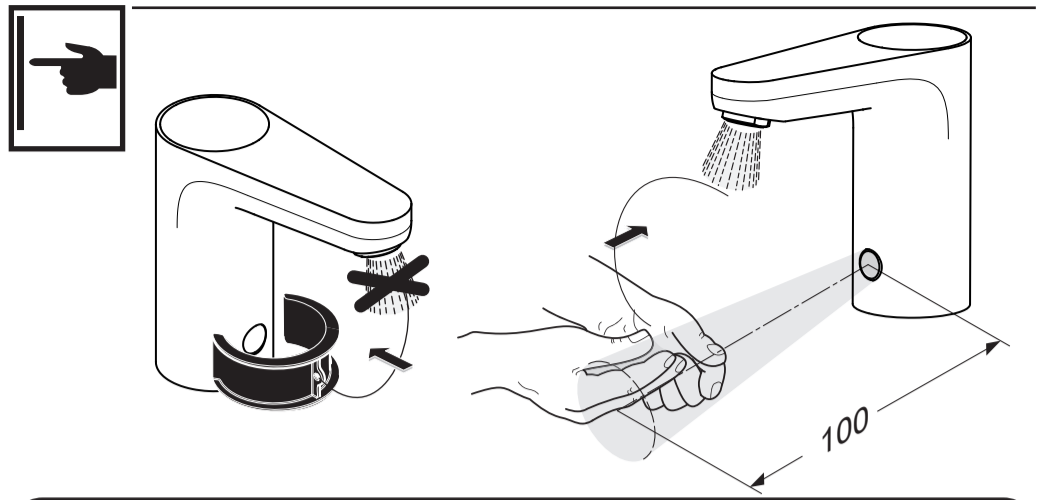

P bar		MAX. 8		5			Q (3 bar)
	T °C		MAX. 80		65			I/min 4,7
					40