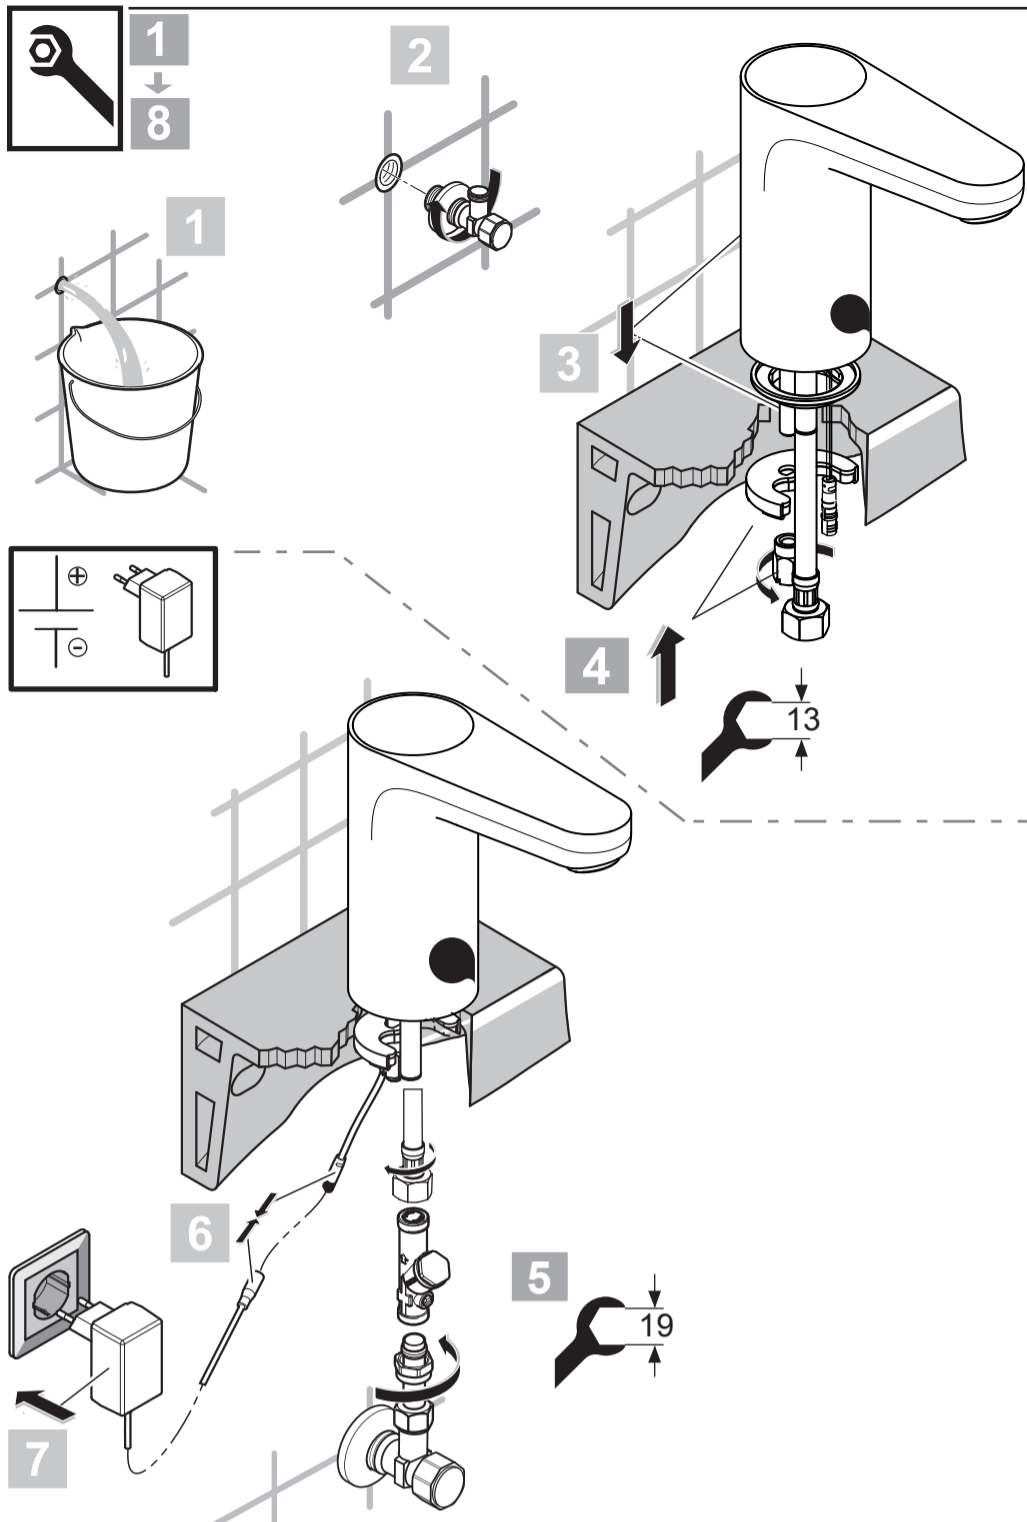

P bar		MAX. 8		5			Q (3 bar)
	T °C		MAX. 80		65			I/min 4,7
					40