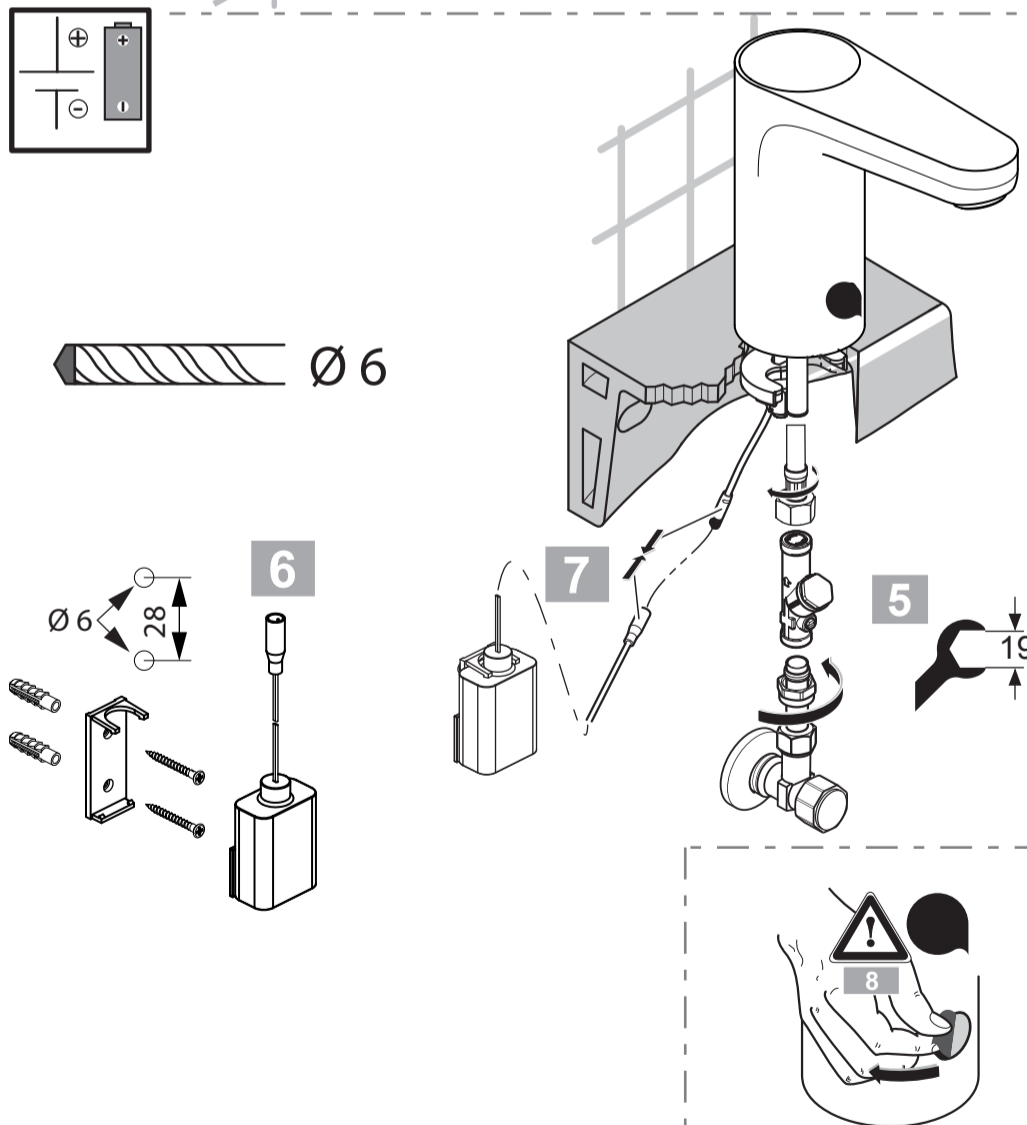

*Armitage
Shanks*

SENSORFLOW Wave
A 6160 .. A6161 ..

0814 / A 866 810
(+ A 865 708)
Made in Germany

A 6160

Ideal Standard International BVBA
 Corporate Village - Gent Building
 Da Vincilaan 2
 1935 Zaventem
 Belgium

www.idealstandardinternational.com

	P bar		MAX. 8		5			Q (3 bar)
	T °C		MAX. 80		65			I/min 4,7
					40			