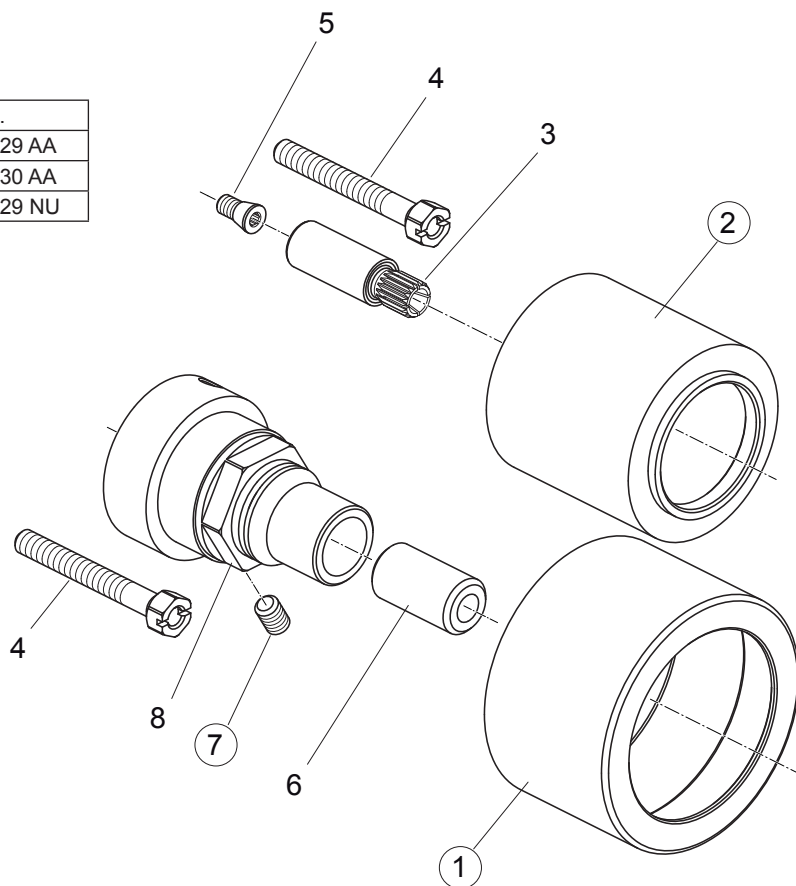

Pos.	Part No.
1	F 961 129 AA
2	F 961 130 AA
7	A 960 229 NU

EASY-BOX SLIM

A 6134 ..

0914 / A 866 914
 (+ A 865 612)
 Made in Germany

Ideal Standard International BVBA
 Corporate Village - Gent Building
 Da Vincilaan 2
 1935 Zaventem
 Belgium