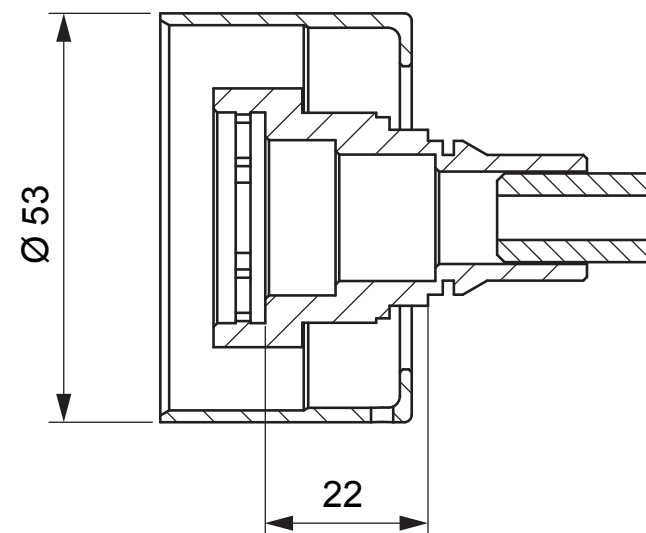

Pos.	Part No.
1	F 961 129 AA
2	F 961 130 AA
7	A 960 229 NU

EASY-BOX SLIM

A 6134 ..

0914 / A 866 914
 (+ A 865 612)
 Made in Germany

Ideal Standard International BVBA
 Corporate Village - Gent Building
 Da Vincilaan 2
 1935 Zaventem
 Belgium