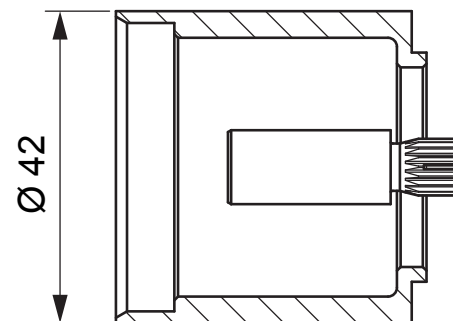

Pos.	Part No.
1	F 961 129 AA
2	F 961 130 AA
7	A 960 229 NU

EASY-BOX SLIM

A 6134 ..

0914 / A 866 914
 (+ A 865 612)
 Made in Germany

Ideal Standard International BVBA
 Corporate Village - Gent Building
 Da Vincilaan 2
 1935 Zaventem
 Belgium