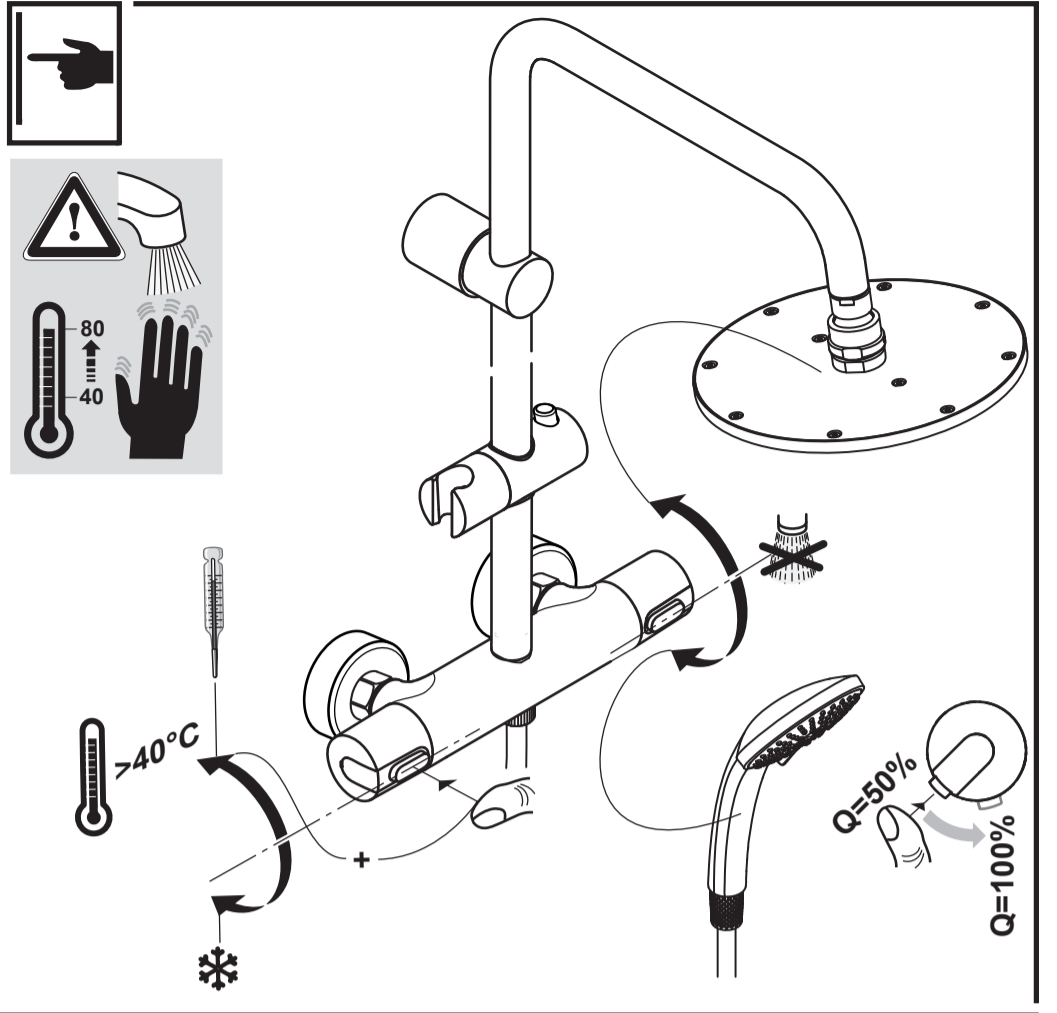

IDEALRAIN
A 5686 ..

1215 / A 866 428 40
 Made in Germany

Ideal Standard International BVBA
 Corporate Village - Gent Building
 Da Vincilaan 2
 1935 Zaventem
 Belgium

www.idealstandardinternational.com

	P bar		MAX. 10		5		Q (3 bar)
	T °C		MAX. 80		65 55		l/min
							8 11