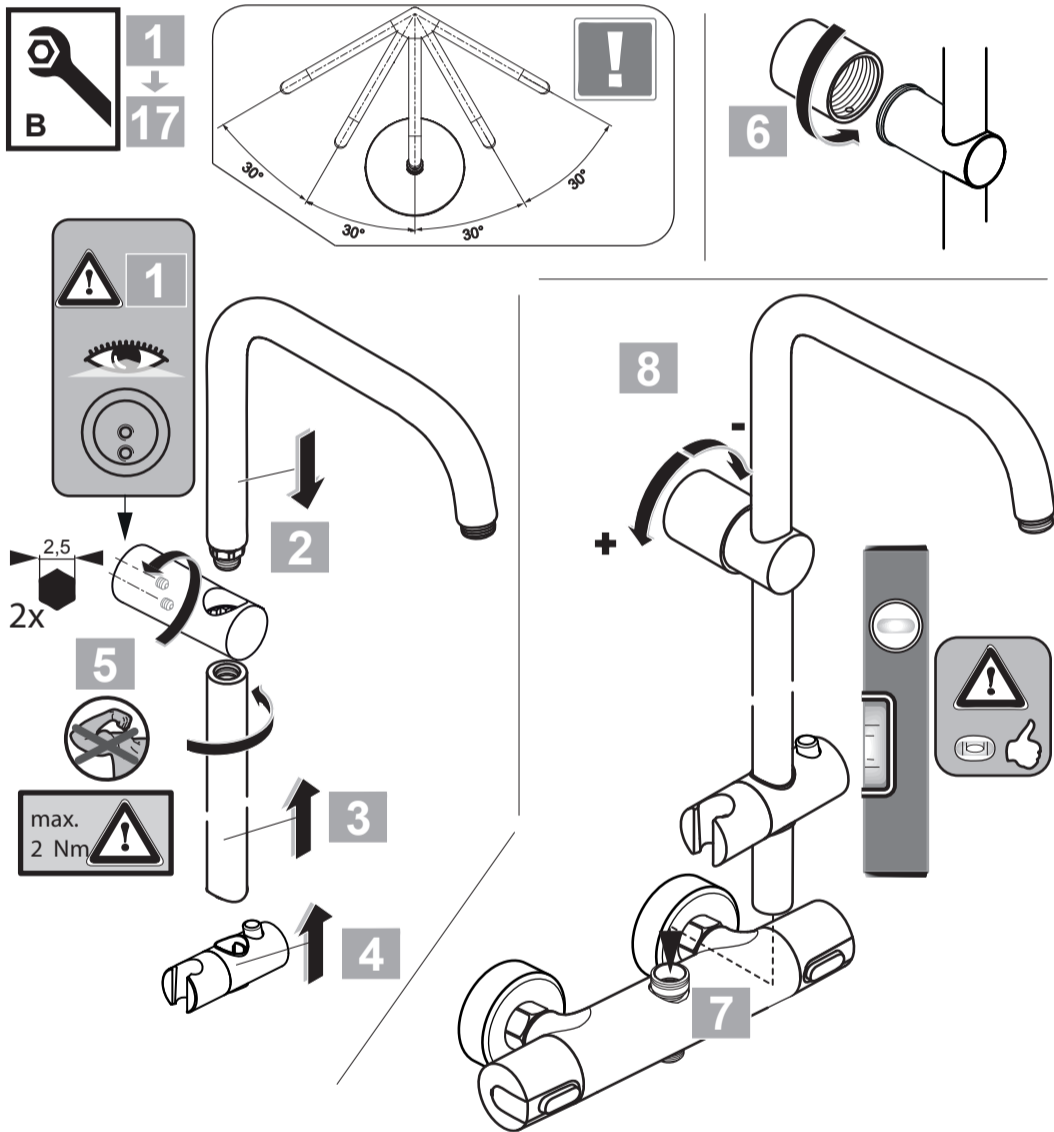

IDEALRAIN
A 5686 ..

1215 / A 866 428 40
 Made in Germany

Ideal Standard International BVBA
 Corporate Village - Gent Building
 Da Vincilaan 2
 1935 Zaventem
 Belgium

www.idealstandardinternational.com

	P bar		MAX. 10		5		Q (3 bar)
	T °C		MAX. 80		65 55		l/min
							8 11