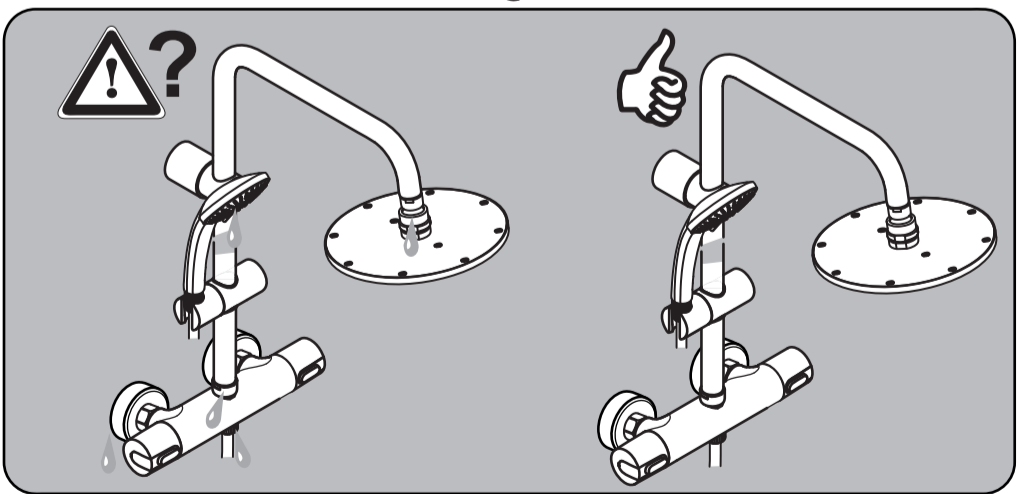

IDEALRAIN
A 5686 ..

1215 / A 866 428 40
 Made in Germany

Ideal Standard International BVBA
 Corporate Village - Gent Building
 Da Vincilaan 2
 1935 Zaventem
 Belgium

www.idealstandardinternational.com

	P bar		MAX. 10		5		Q (3 bar)
	T °C		MAX. 80		65 55		l/min
							8 11