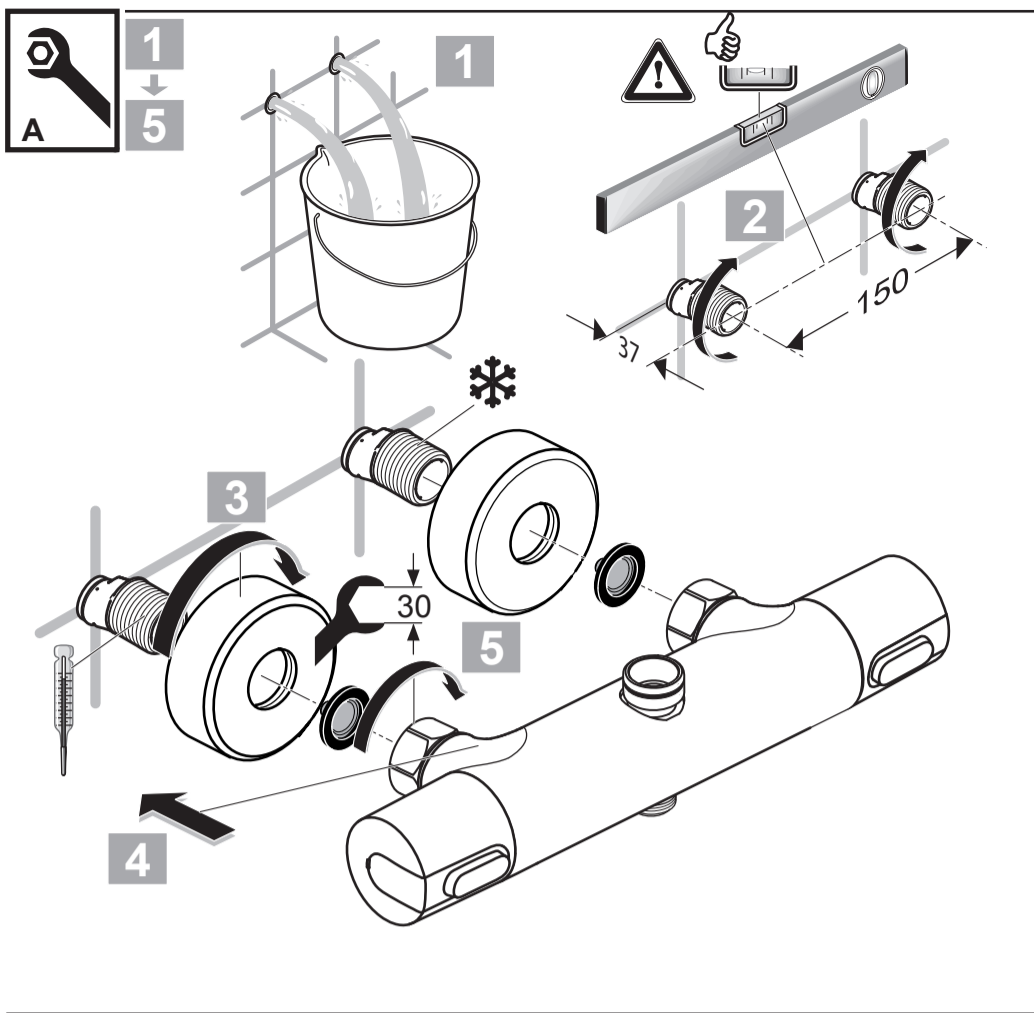

IDEALRAIN
A 5686 ..

1215 / A 866 428 40
 Made in Germany

Ideal Standard International BVBA
 Corporate Village - Gent Building
 Da Vincilaan 2
 1935 Zaventem
 Belgium

www.idealstandardinternational.com

	P bar		MAX. 10		5		Q (3 bar)
	T °C		MAX. 80		65 55		l/min
							8 11