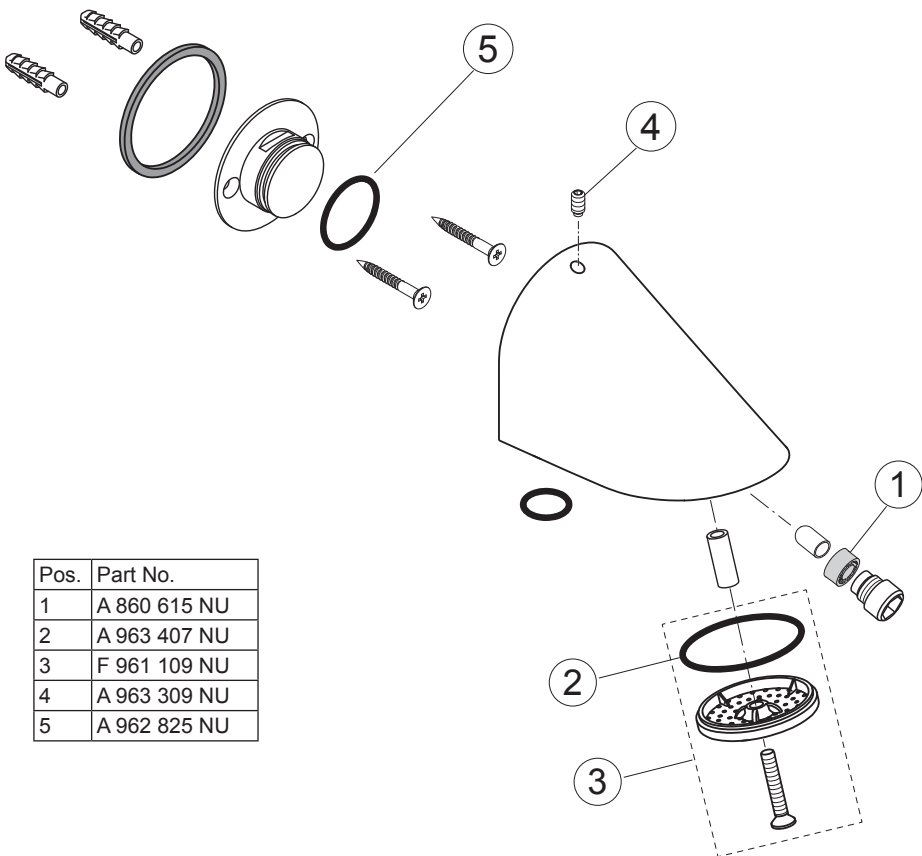

Pos.	Part No.
1	A 860 615 NU
2	A 963 407 NU
3	F 961 109 NU
4	A 963 309 NU
5	A 962 825 NU

Armitage Shanks

SENSORFLOW 21

A 5451 ..

0216 / A 866 214
 (+ A 865 708)
 Made in Germany

Ideal Standard International NV
 Corporate Village - Gent Building
 Da Vincilaan 2
 1935 Zaventem
 Belgium