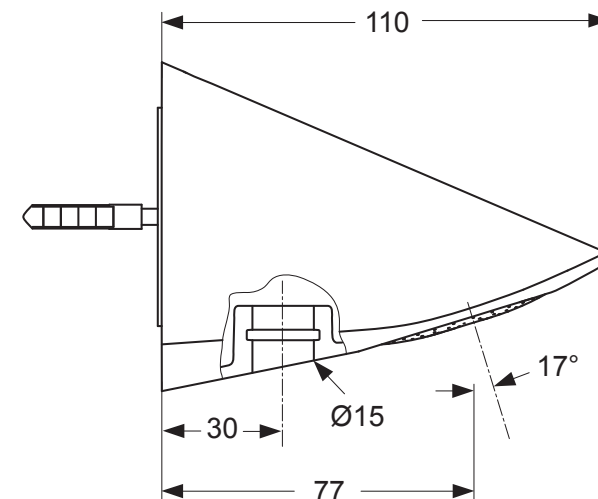

Pos.	Part No.
1	A 860 615 NU
2	A 963 407 NU
3	F 961 109 NU
4	A 963 309 NU
5	A 962 825 NU

Armitage Shanks

SENSORFLOW 21

A 5451 ..

0216 / A 866 214
 (+ A 865 708)
 Made in Germany

Ideal Standard International NV
 Corporate Village - Gent Building
 Da Vincilaan 2
 1935 Zaventem
 Belgium