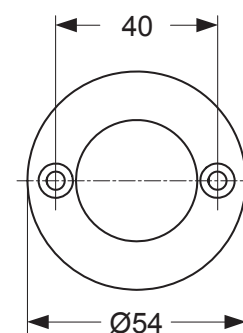

Pos.	Part No.
1	A 860 615 NU
2	A 963 407 NU
3	F 961 109 NU
4	A 963 309 NU
5	A 962 825 NU

Armitage Shanks

SENSORFLOW 21

A 5451 ..

0216 / A 866 214
 (+ A 865 708)
 Made in Germany

Ideal Standard International NV
 Corporate Village - Gent Building
 Da Vincilaan 2
 1935 Zaventem
 Belgium