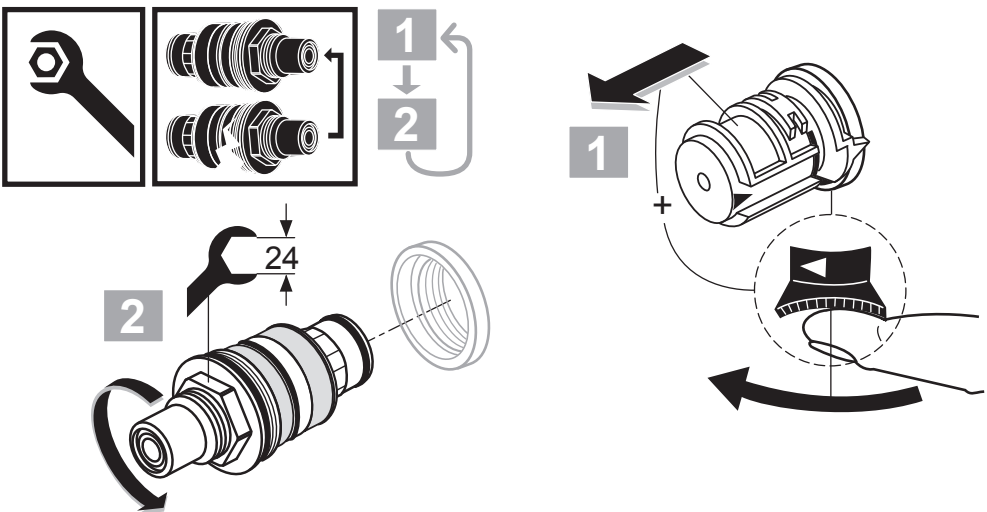

CERATHERM 200
A 4627 .. A 4658 .. A 5761 ..

0914 / A 866 277
(+ A 865 612)
Made in Germany