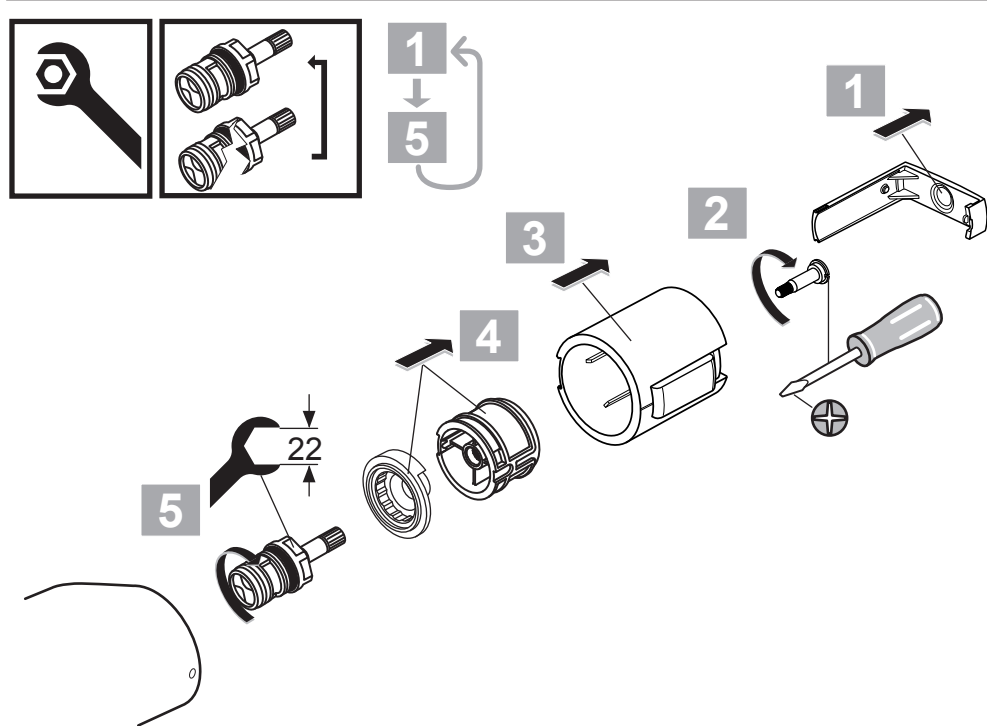

Ideal Standard International BVBA
Corporate Village - Gent Building
Da Vincilaan 2
1935 Zaventem
Belgium

www.idealstandardinternational.com