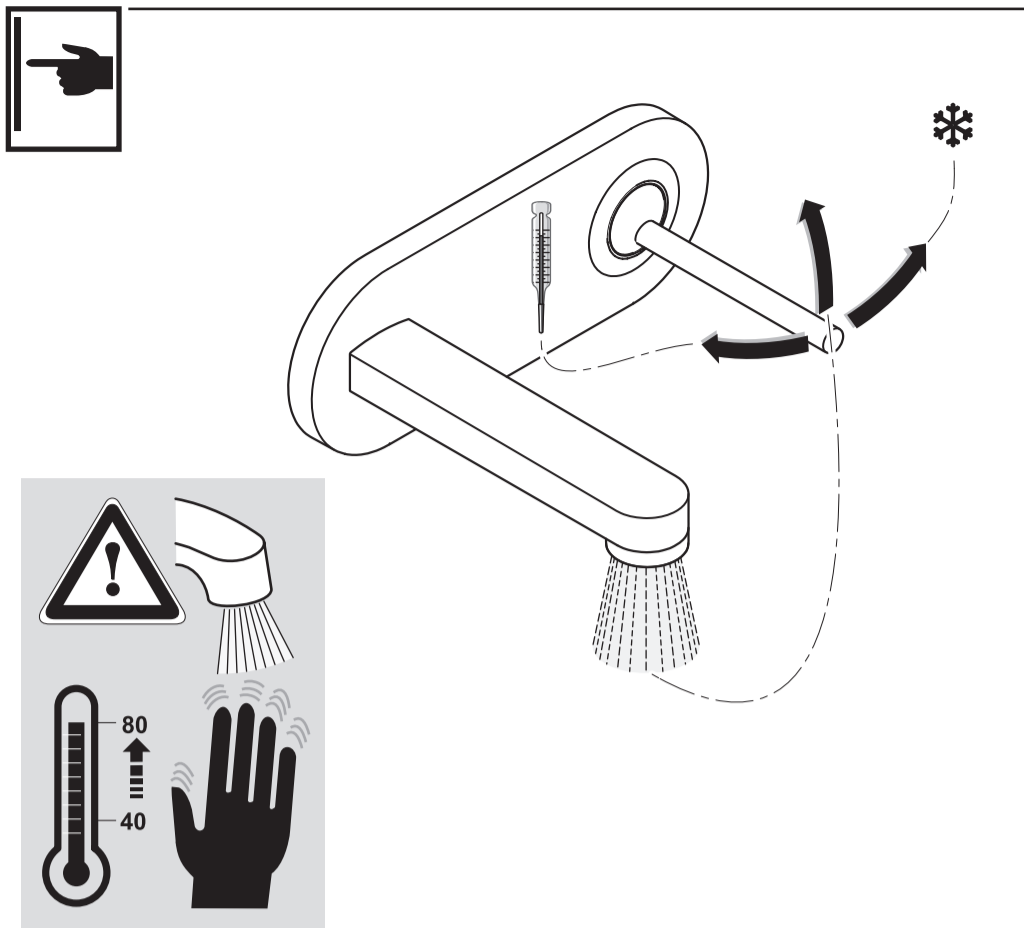

P bar				Q (3 bar)
	T °C				l/min 13