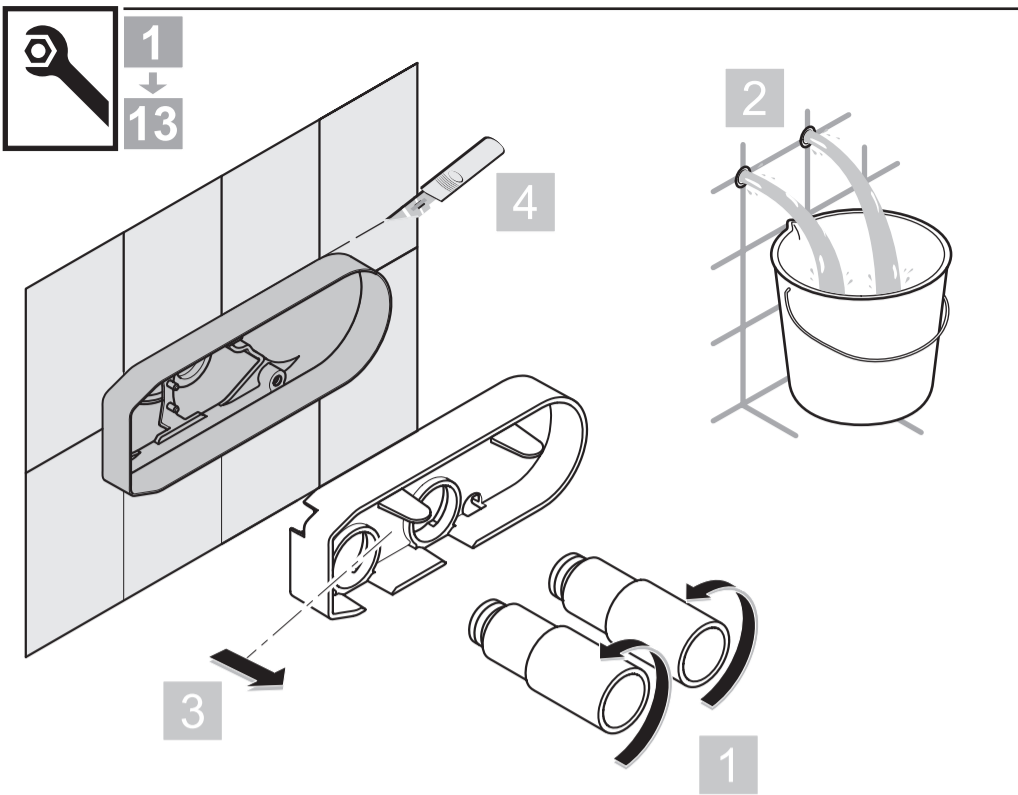

P bar				Q (3 bar)
	T °C				l/min 13