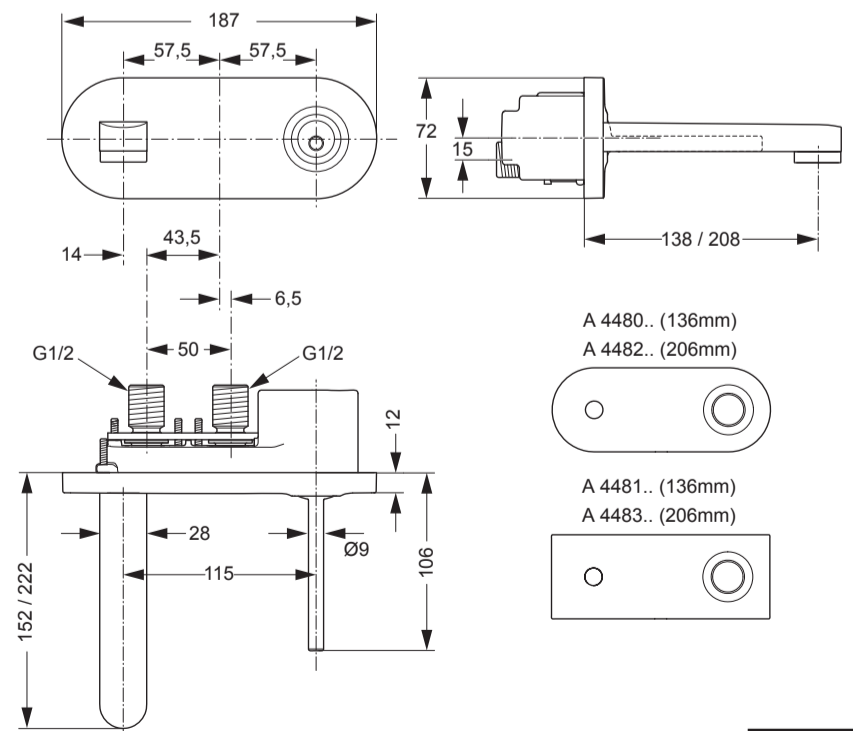

Ideal Standard International NV
Corporate Village - Gent Building
Da Vincilaan 2
1935 Zaventem
Belgium

www.idealstandardinternational.com