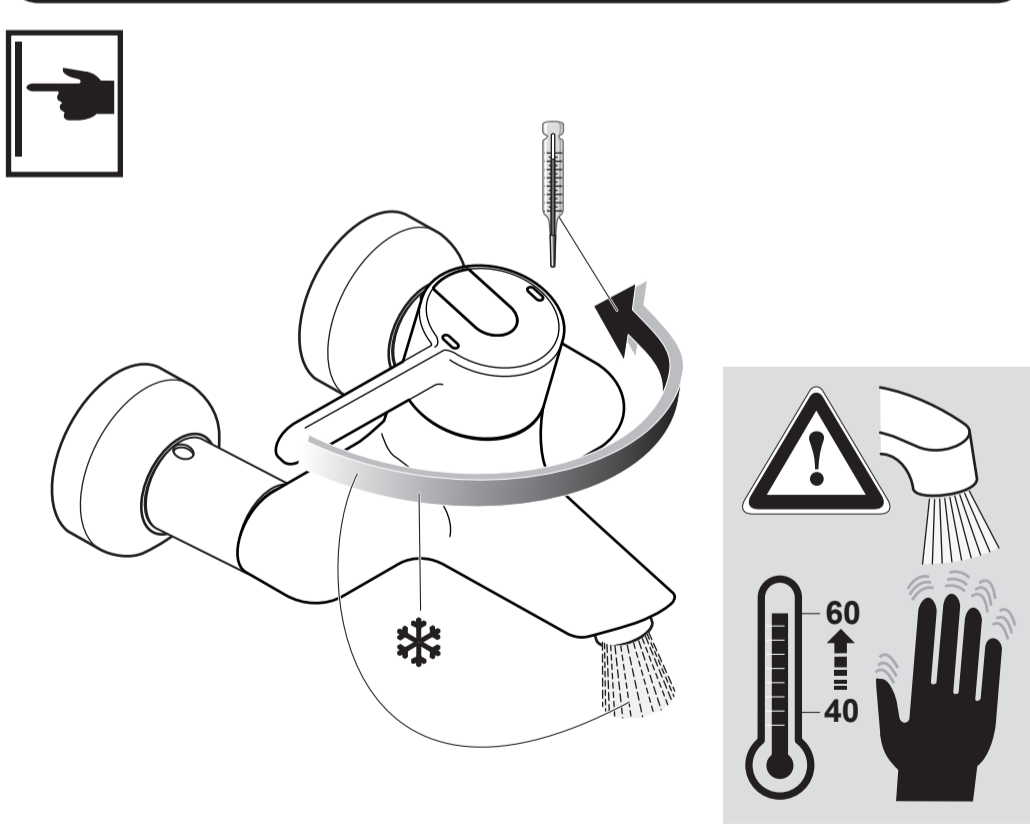

*Armitage
Shanks*

CONTOUR 21
A 4135 ..

0116 / A 865 725
(+ A 865 708)
Made in Germany

Ideal Standard International NV
 Corporate Village - Gent Building
 Da Vincilaan 2
 1935 Zaventem
 Belgium

www.idealstandardinternational.com