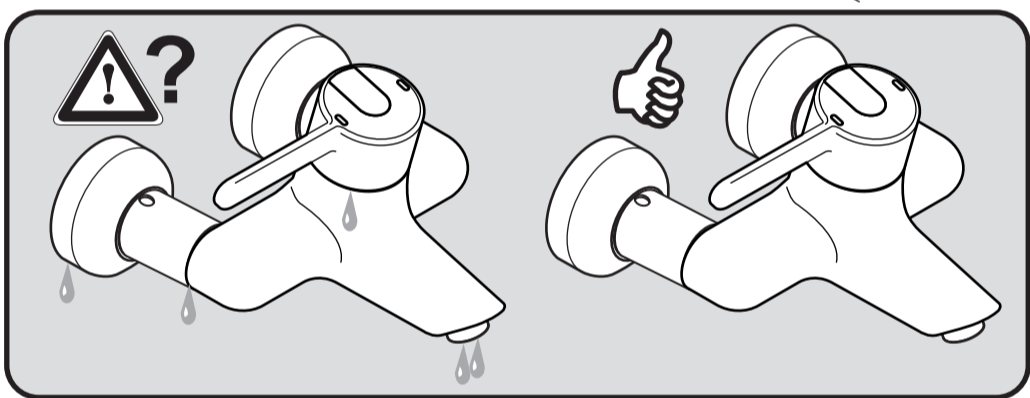

*Armitage
Shanks*

CONTOUR 21
A 4135 ..

0116 / A 865 725
(+ A 865 708)
Made in Germany

Ideal Standard International NV
 Corporate Village - Gent Building
 Da Vincilaan 2
 1935 Zaventem
 Belgium

www.idealstandardinternational.com