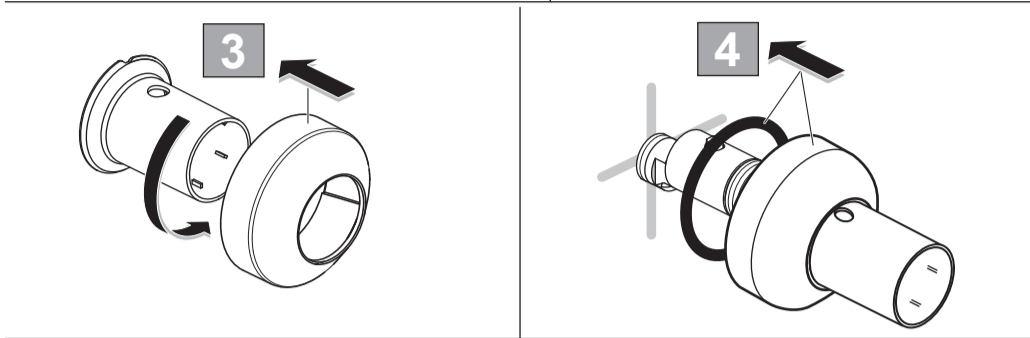

*Armitage
Shanks*

CONTOUR 21
A 4135 ..

0116 / A 865 725
(+ A 865 708)
Made in Germany

Ideal Standard International NV
 Corporate Village - Gent Building
 Da Vincilaan 2
 1935 Zaventem
 Belgium

www.idealstandardinternational.com