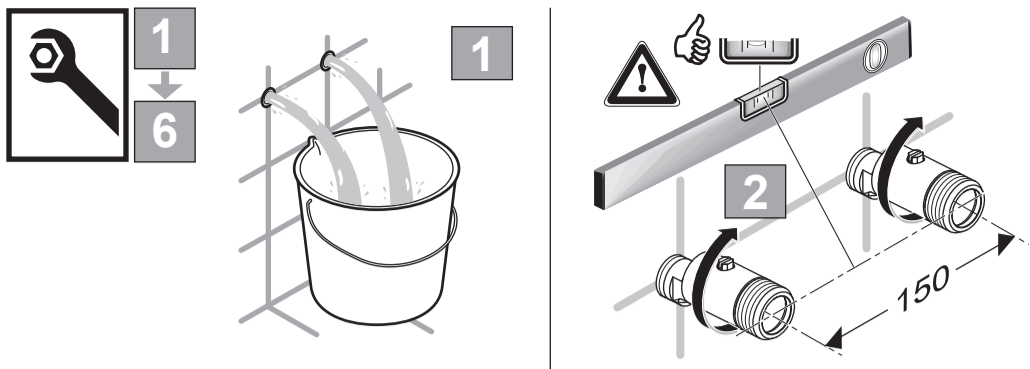

*Armitage
Shanks*

CONTOUR 21
A 4135 ..

0116 / A 865 725
(+ A 865 708)
Made in Germany

Ideal Standard International NV
 Corporate Village - Gent Building
 Da Vincilaan 2
 1935 Zaventem
 Belgium

www.idealstandardinternational.com