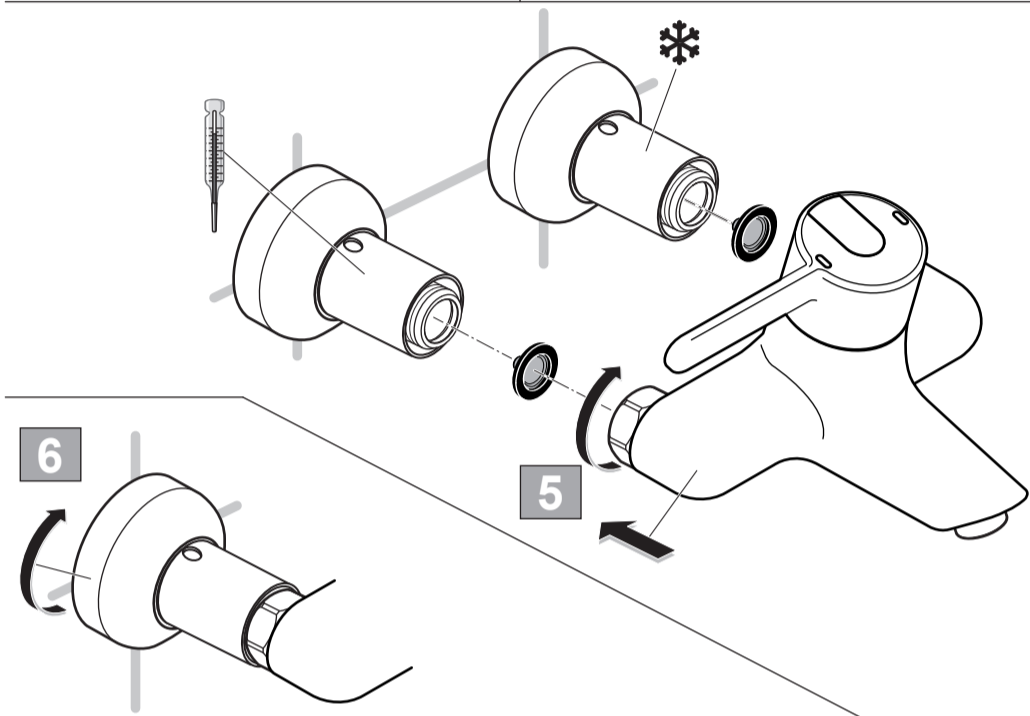

*Armitage
Shanks*

CONTOUR 21
A 4135 ..

0116 / A 865 725
(+ A 865 708)
Made in Germany

Ideal Standard International NV
 Corporate Village - Gent Building
 Da Vincilaan 2
 1935 Zaventem
 Belgium

www.idealstandardinternational.com