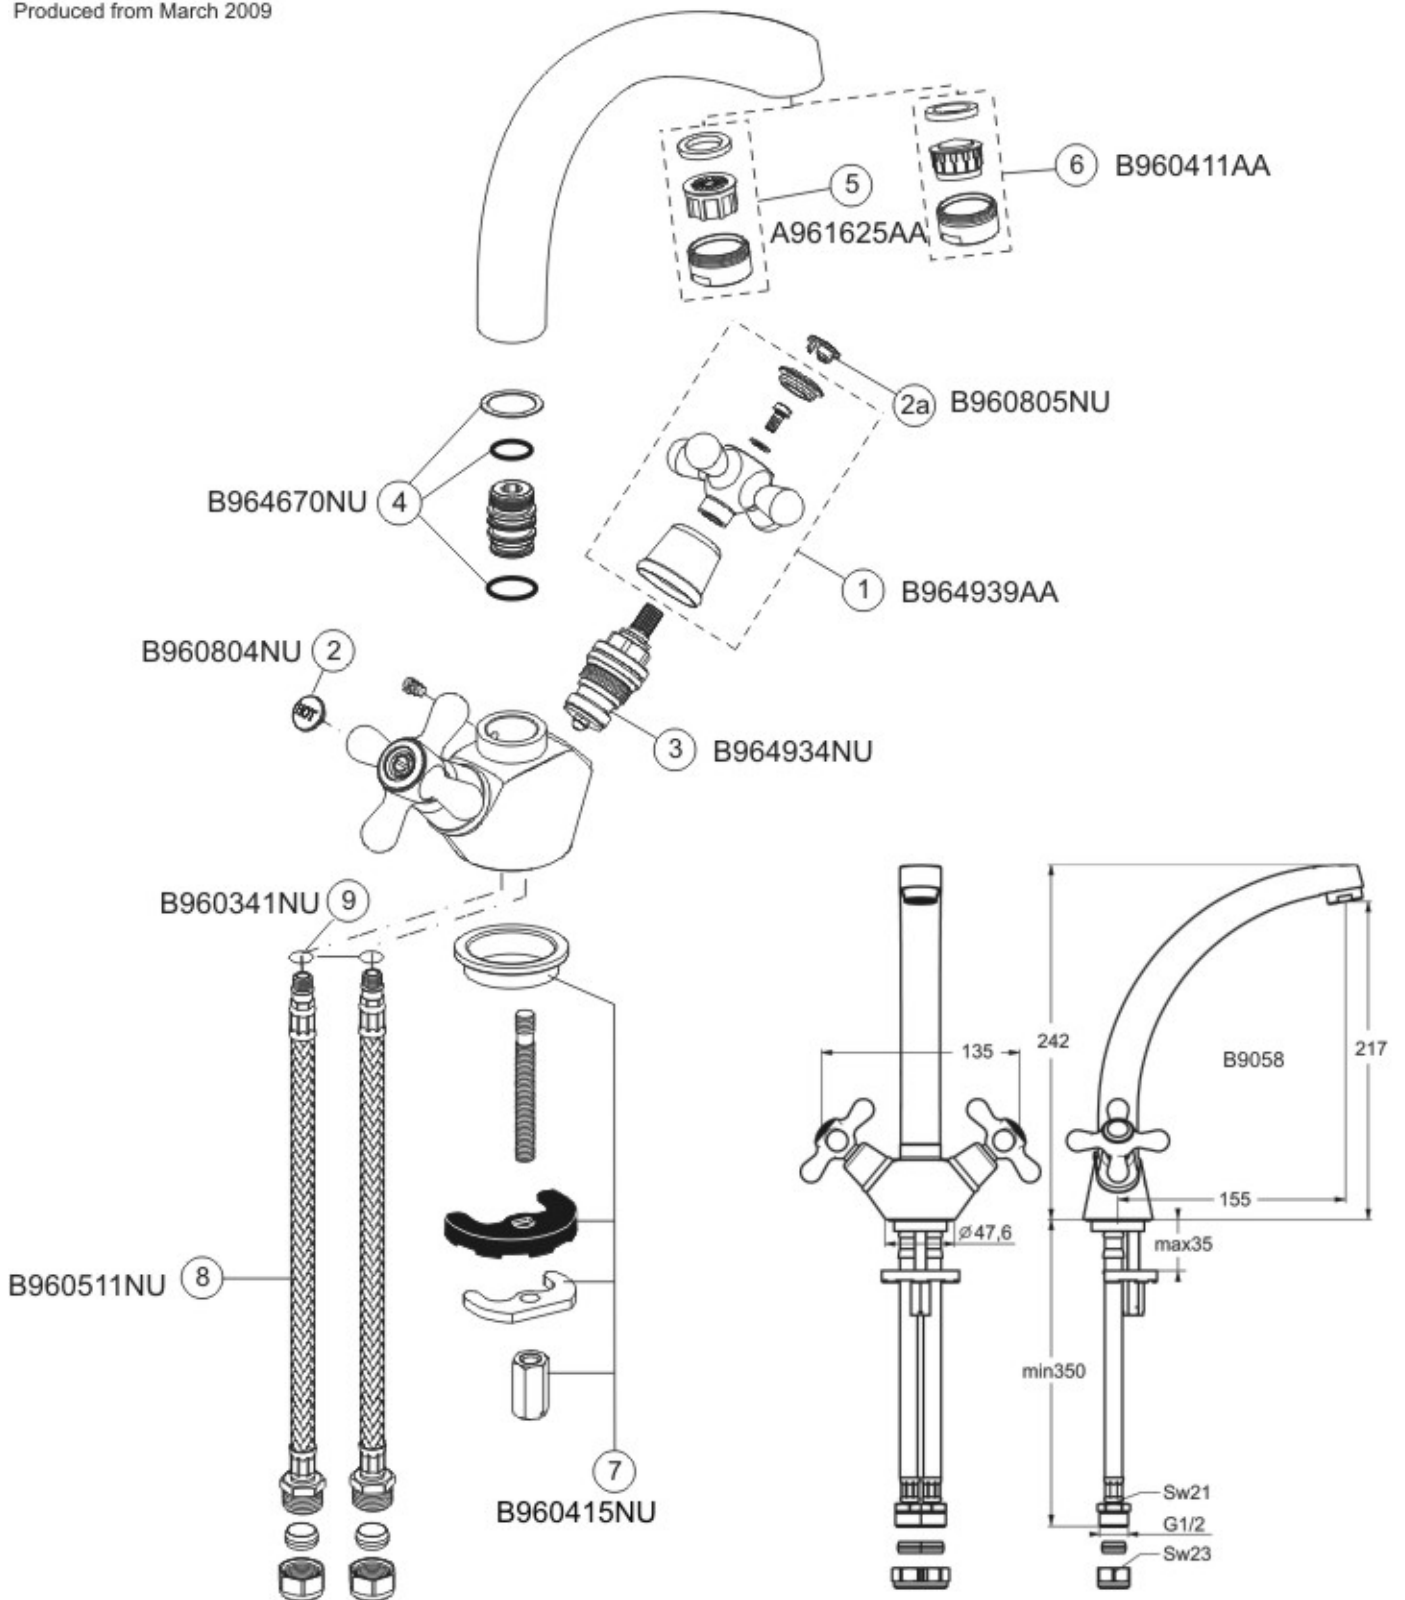

Produced from March 2009

Pos.	Description	Part-Number	Qty.	Pos.	Description	Part-Number	Qty.
1	Handle complete	B964939AA	1 pcs	5	Flow straightener	A961625AA	1 pcs
2a	Index red	B960804NU	1 pcs	6	Aerator	B960411AA	1 pcs
2b	Index blue	B960805NU	1 pcs	7	Fixing set	B960415NU	1 set
3	Valve (2 required)	B964934NU	1 pcs	8	Flexible inlet tail	B960511NU	2 pcs
4	Sealing set for cast spout	B964670NU	1 set	9	O-rings	B960341NU	2 pcs
				10	Spout grub screw	B960273NU	1