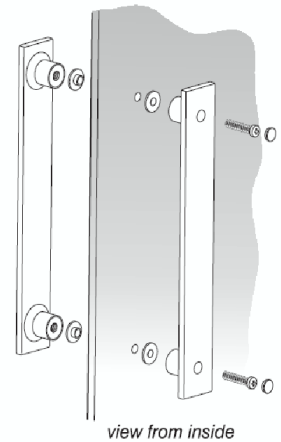

Pack 2  
Door

Ref	D1	D2	D3
Door Components		 x 1	

Ref	M1	M2	M3	M4	M5	M6	M7	M8
Moulding Pack	 x 2	 x 2	 x 2	 x 2	 x 1	 x 1		 x 2

Ref.	Description	Spares Part No.	Ref.	Description	Spares Part No.
F1	Wall Profile	LV802EO	M1	Fixed Panel Cover Mldg	LV870AA
F2	Cover Profile	LV803EO	M2	Top Wheel Cover Mldg	LV868AA
F3	Frame (new pack required)		M3	Bottom Wheel Cover Mldg	LV869AA
F4	Fixed Panel Vertical Seal	LV83167	M4	Adjuster Top Cap	LV854AA
W1	Wall Plug (not available separately)		M5	Wall Profile LH Top Cap	LV855AA
W2	No.8x35mm Pan Hd Screw	LV86567	M6	Wall Profile RH Top Cap	LV856AA
W3	No.8x8mm Pan Hd Screw	LV86667	M7	Lube Pack	LV84467
W4	Wall Profile Mldg	LV867LJ	M8	No.8x18mm CSK Screw	LV82267
x	Wall Fixing Pack	LV86167	x	Fixed Panel Slider Adjuster Mldg	LV871LJ
	contains: (x8 W1, x8 W2, x16 W3, x8 W4)			(located in adjuster profile above & below glass)	
D1	Door (new pack required)		x	Fixed Panel Retainer LH Mldg	LV872AA
D2	Door Vertical Seal	LV83667		(screw for this mldg is LV87467)	
D3	Handle Assembly	LV845AA	x	Fixed Panel Retainer RH Mldg	LV873AA
	(includes all fixings required)			(screw for this mldg is LV87467)	
x	Handle Screw	LV85867	x	No.8x12mm Pan Hd Screw	LV87467
x	Handle Gasket	LV85967	x	Door Stop Assembly	LV853AA
x	Handle Cover Cap Mldg	LV860AA			
x	Handle Spares Pack	LV821AA	x	Top Wheel Assembly	LV846AA
	contains:(x2 screws, x4 gaskets, x2 cover caps)		x	Bottom Wheel Assembly	LV847AA
x	Glazing Seal 2M length	LV81367	x	Slider Vertical Seal	LV83467
	(holds fixed panel into frame)			(located here)	
x	Fixed Panel Horizontal Seal	LV83067			
	(601mm length) located top & bottom of panel				
x	Infold & Top Caps Mldg Pack	LV823AA			
	contains:( x2 M4, x1 M5, x1 M6)				
x	Sliding Door Mldg Pack	LV825AA			
	contains:(x4 M1, x4 M2, x4 M3, x2 M4, x1 M5, x1 M6)				
x	Fixed Panel Pack	LV826AA			
	contains:(x4 M1, x2 LV872AA, x2 LV873AA, x4 LV87467, x4 LV871LJ)				