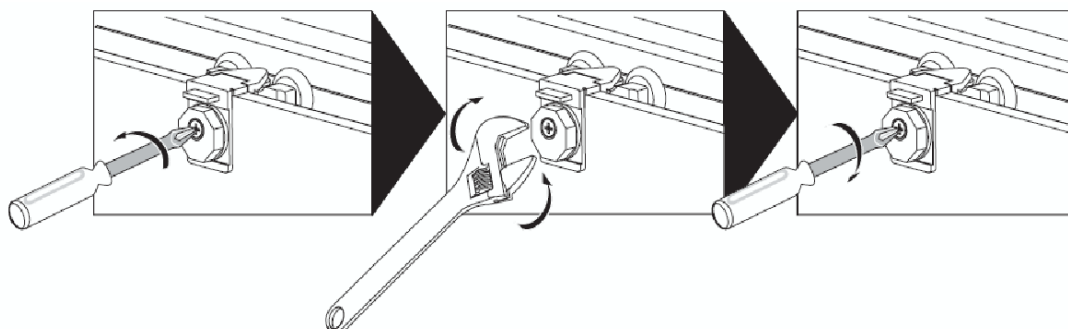

**L6392EO SYNERGY SLIDER 1200 BRT/SIL CLEAR EU**  
 consists of: x1 - L6393EO SYNERGY SLIDER 1200 BRT/SIL FRAME EU (Pack 1)  
 x1 - L6394EO SYNERGY SLIDER 1200 BRT/SIL DOOR EU (Pack 2)

**L6395EO SYNERGY SLIDER 1400 BRT/SIL CLEAR EU**  
 consists of: x1 - L6396EO SYNERGY SLIDER 1400 BRT/SIL FRAME EU (Pack 1)  
 x1 - L6397EO SYNERGY SLIDER 1400 BRT/SIL DOOR EU (Pack 2)

Synergy UK Instruction Number: 4840  
 Synergy EU Instruction Number: 4886

**TOP WHEEL REMOVAL**

**BOTTOM WHEEL REMOVAL**

Pack 1  
Frame

Ref	F1	F2	F3	F4
Frame Components	 x 2	 x 2	 x 1	 x 1

Ref	W1	W2	W3	W4
Wall Fixing Pack	 x 8	 x 8	 x 16	 x 8