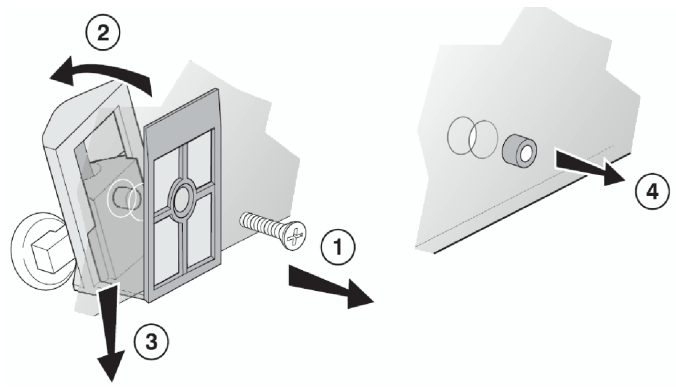

BOTTOM WHEEL REMOVAL