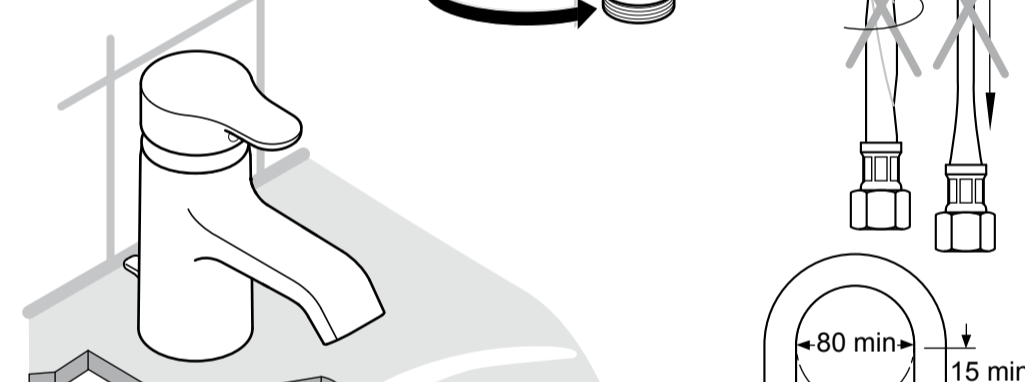

Jasper Morrison

E6396.. E6397.. E6423..

0710 / A 865 648 40
 (+ A 865 612)
 Made in Europe

Ideal Standard
 Roentgenstrasse 9
 54516 Wittlich
 Germany

Open Top 	P (bar) 1 0.1	P (bar) 0.5 0.1	0.1 bar Q 6L/min
Screen orange 	P (bar) MAX. 10 0,5	P (bar) 5 1	3 bar Q 5L/min (Fitted outlet)
T °C	MAX. 80	65 40	