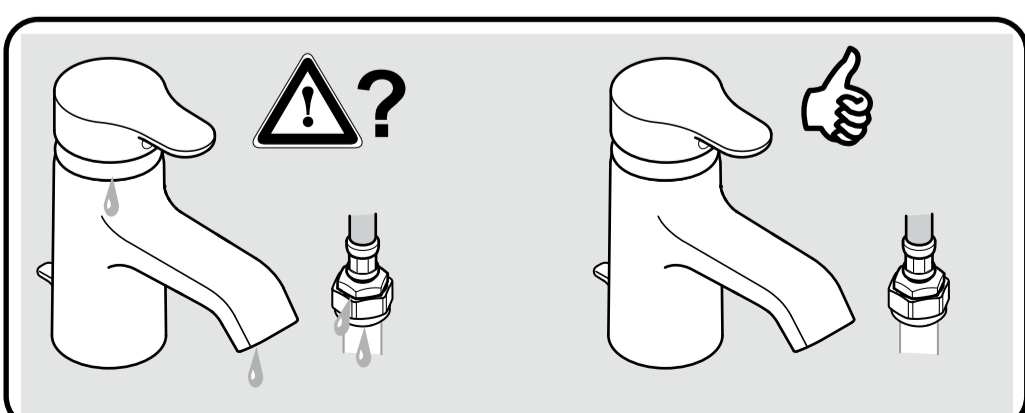

Jasper Morrison

E6396.. E6397.. E6423..

0710 / A 865 648 40
 (+ A 865 612)
 Made in Europe

Ideal Standard
 Roentgenstrasse 9
 54516 Wittlich
 Germany

Open Top 	P (bar) 1 0.1	P (bar) 0.5 0.1	0.1 bar Q 6L/min
Screen orange 	P (bar) MAX. 10 0,5	P (bar) 5 1	3 bar Q 5L/min (Fitted outlet)
T °C	MAX. 80	65 40	