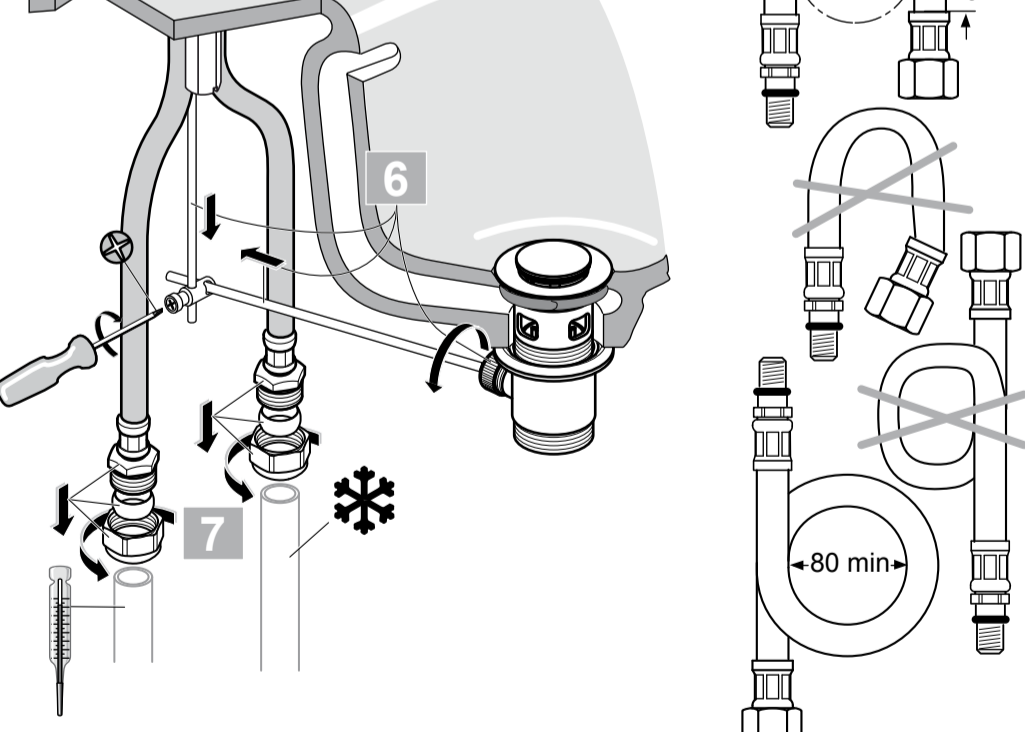

Jasper Morrison

E6396.. E6397.. E6423..

0710 / A 865 648 40
 (+ A 865 612)
 Made in Europe

Ideal Standard
 Roentgenstrasse 9
 54516 Wittlich
 Germany

Open Top 	P (bar) 1 0.1	P (bar) 0.5 0.1	0.1 bar Q 6L/min
Screen orange 	P (bar) MAX. 10 0,5	P (bar) 5 1	3 bar Q 5L/min (Fitted outlet)
T °C	MAX. 80	65 40	