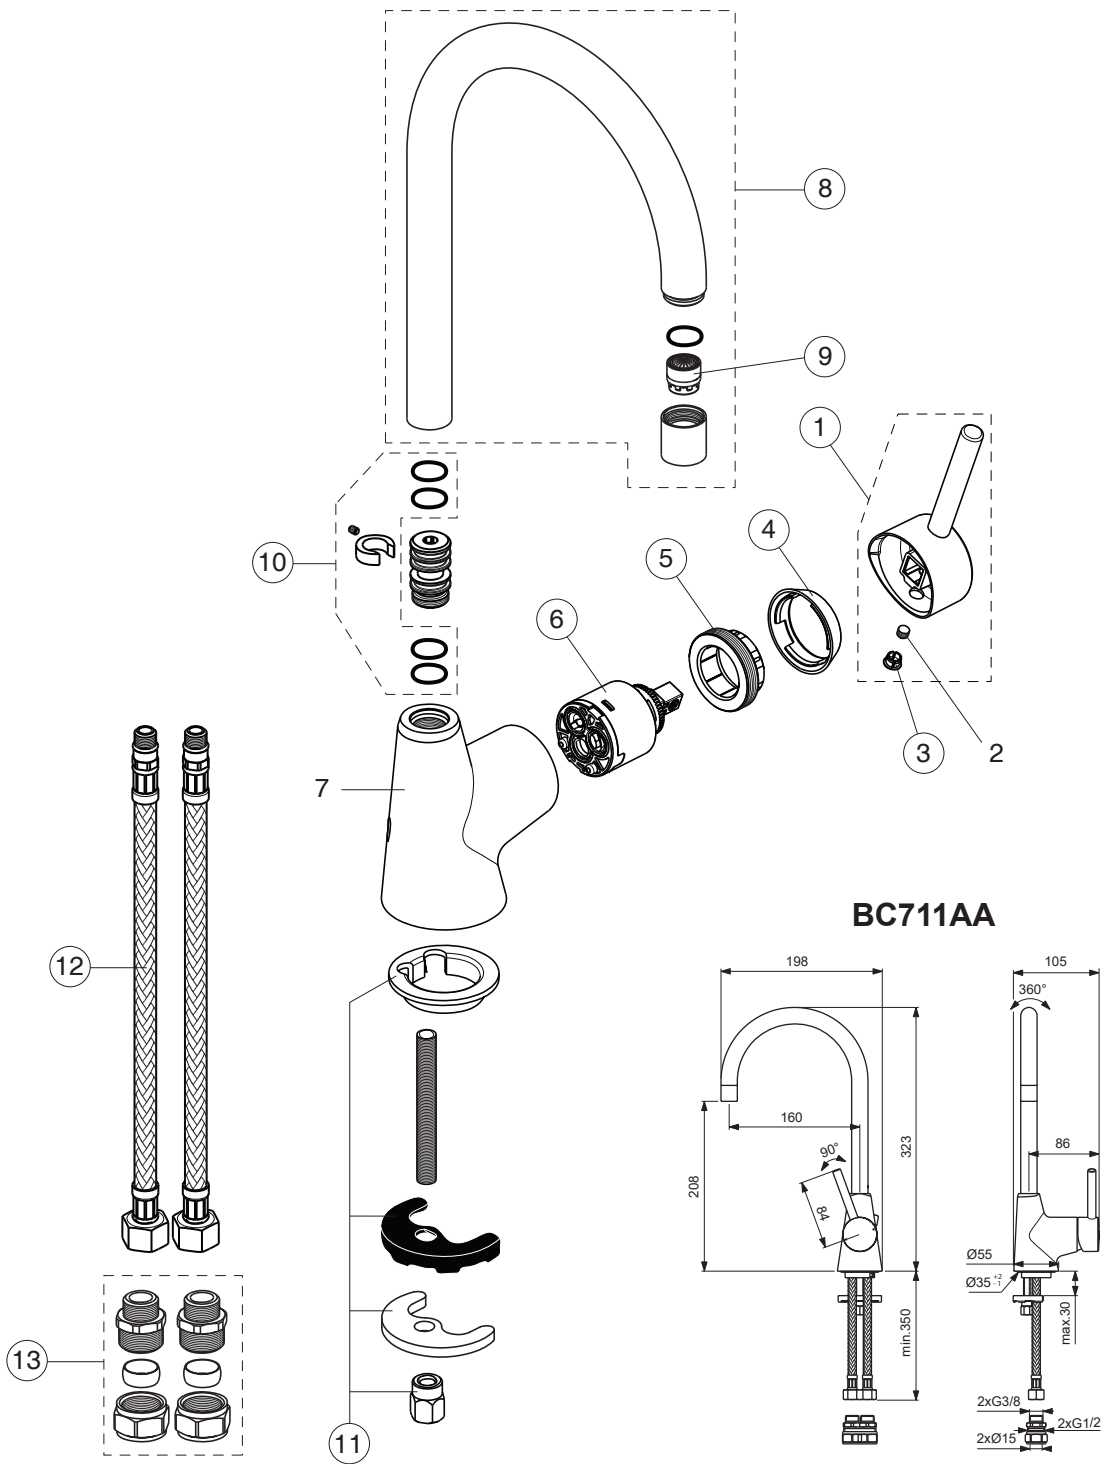

EDIT R

*Armitage
Shanks*

BC711AA

Pos.	Signify	Spare parts-Nr.	Quantity	Pos.	Signify	Spare parts-Nr.	Quantity
1	Lever,w/logo-set	B961522AA	1 Pcs.				
2	Screw M5x6		1 Pcs.				
3	Block cap	A961157AA	1 Pcs.				
4	Cap	B961473AA	1 Pcs.				
5	Screw M37x1.5	B964698NU	1 Pcs.				
6	Cartridge Ø35mm	B961477NU	1 Pcs.				
7	Body		1 Pcs.				
8	Tub.spout R160	B961525AA	1 Pcs.				
9	Aerator M18x1-1G/min	A860985NU	1 Pcs.				
10	Sealing set for tub.spout	B960839NU	1 Set				
11	Connecting set	B964894NU	1 Set				
12	Flex pexhose G3/8-M10x1/L445mm	A963600NU	1 Pcs.				
13	Connector G3/8,Ø15	B960845NU	1 Set				