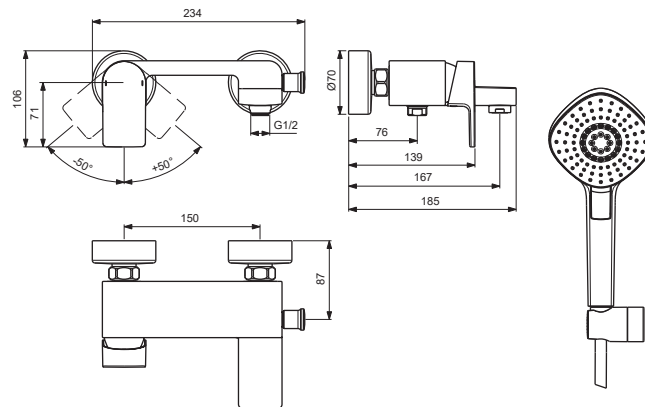

BC431AA

Pos.	Signify	Spare parts-Nr.	Quantity	Pos.	Signify	Spare parts-Nr.	Quantity
1	Lever,w/logo-set	B961648AA	1 Pcs.	15	Neop.cascade M24x1-D	A960537AA	1 Pcs.
2	Screw M5x8		1 Pcs.	16	Wall fix kit	B961042NU	1 Pcs.
3	Cap decorative	B960473AA	1 Pcs.	17	Fiber ring Ø24x15x2		2 Pcs.
4	Rosette M38x1.5	B961373AA	1 Pcs.	18	Nipple M19x1.5LH		2 Pcs.
5	Screw M41x1.5/M38x1.5	B961374NU	1 Pcs.	19	O-Ring Ø15.6x1.78		2 Pcs.
6	Hot limit stop	A861181NU	1 Pcs.	20	Coupling nut		2 Pcs.
7	Cartridge Ø38mm-click	B961491NU	1 Pcs.	21	Sh.hose 2xG1/2-1600mm		1 Pcs.
8	O-Ring Ø38x2.5		1 Pcs.	22	Wall bracket	B960925AA	1 Pcs.
9	Pin		1 Pcs.	23	Shower 110,3F,8 l/min		1 Pcs.
10	Body bath/shower		1 Pcs.				
11	Diverter autom.	B960562AA	1 Pcs.				
12	O-Ring Ø18.2x1.7	A961640NU	2 Pcs.				
13	Nipple M22x1-G1/2	B964675AA	1 Pcs.				
14	Non return valve	B961346NU	1 Pcs.				