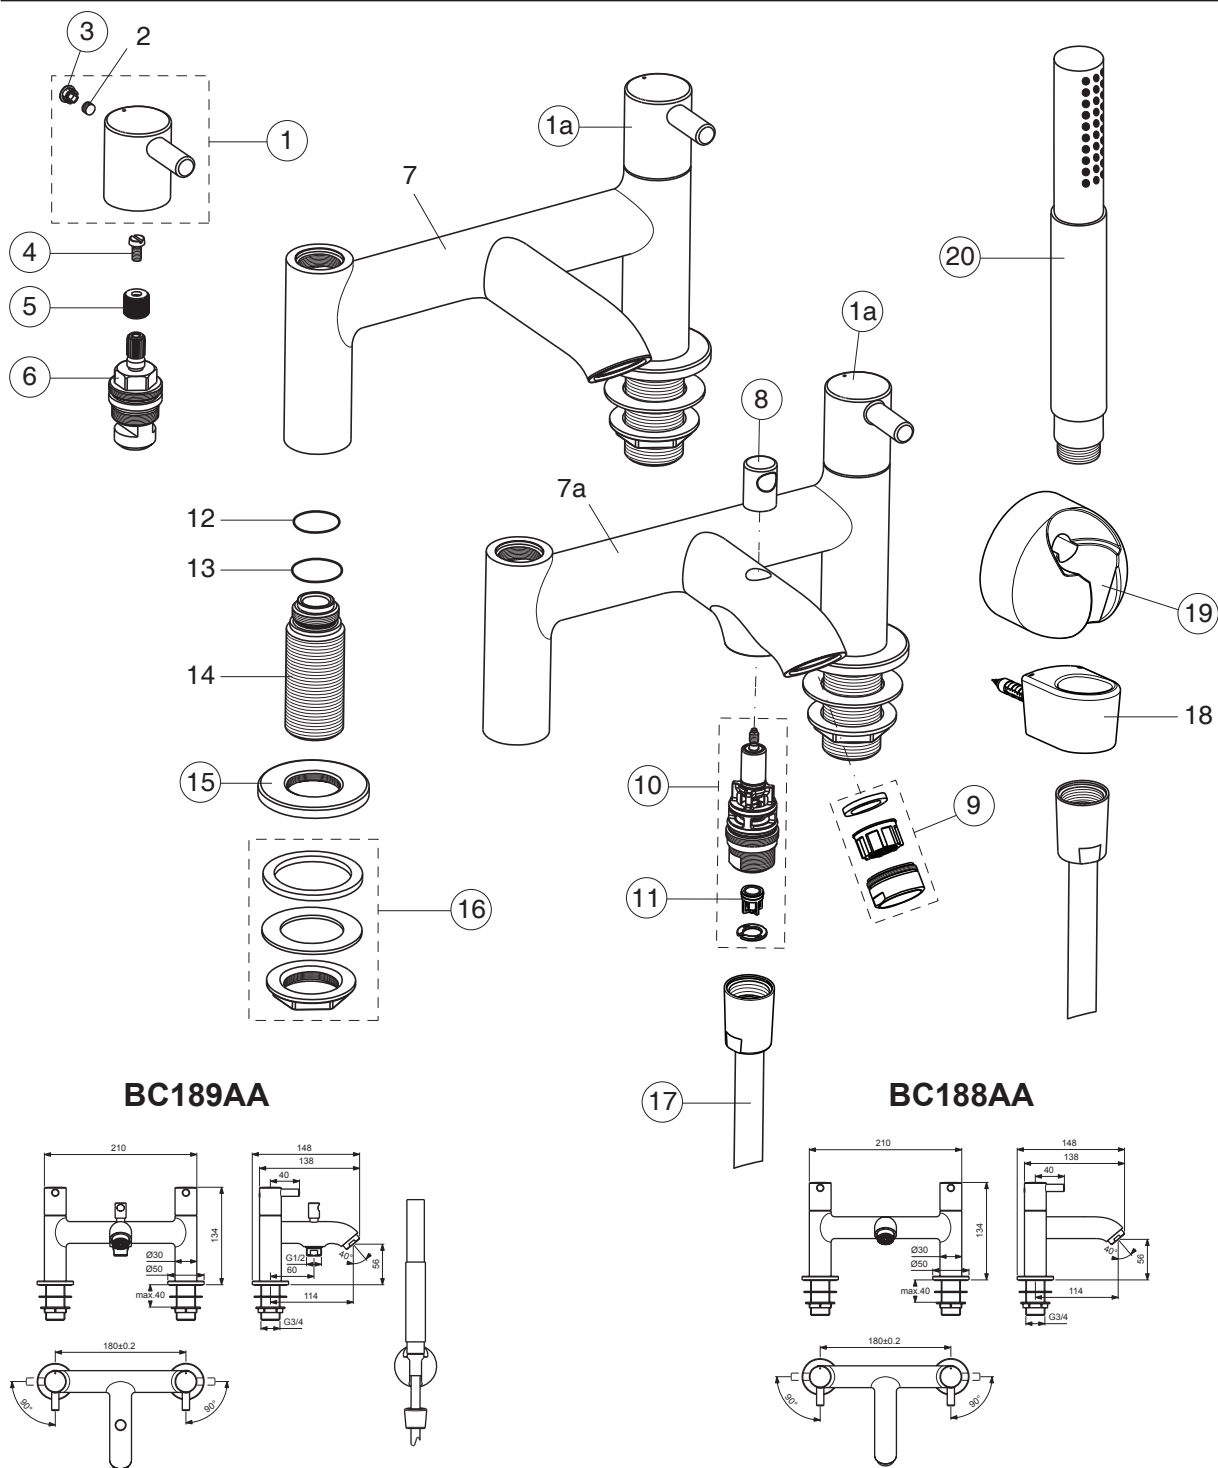

CERALINE

BC189AA

BC188AA

Pos.	Signify	Spare parts-Nr.	Quantity	Pos.	Signify	Spare parts-Nr.	Quantity
1	Handle(Red)-set	B961523AA	1 Pcs.	13	O-Ring Ø19x2.5		2 Pcs.
1a	Handle(Blue)-set	B961524AA	1 Pcs.	14	Connector G3/4		2 Pcs.
2	Screw M5x6		1 Pcs.	15	Rosette	B961145AA	1 Pcs.
3	Block cap	A961157AA	1 Pcs.	16	Connecting set	B960471NU	1 Set
4	Screw M4x8	B960223NU	2 Pcs.	17	Flexible hose G1/2 /L1800	A963173NU	1 Pcs.
5	Insert	B961326NU	1 Pcs.	18	Shower hose bracket		1 Pcs.
6	Cartridge G1/2"-90°-R	H960104NU	1 Pcs.	19	Wall bracket fixed	B9467AA	1 Pcs.
	Cartridge G1/2"-90°-L	H960136NU	1 Pcs.	20	Handspray	A960106AA	1 Pcs.
7;7a	Body bath/shower		1 Pcs.				
8	Pull knob	B960486AA	1 Pcs.				
9	Nozzle	A961625AA	1 Pcs.				
10	Diverter automatic	B960167AA	1 Pcs.				
11	Rv-patrone	A960944NU	2 Pcs.				
12	O-Ring Ø18.2x1.7		2 Pcs.				