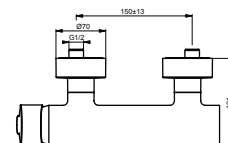

# CONCEPT BLUE (B9991AA)

| Pos. | Signify                 | Spare parts-Nr. | Quantity | Pos. | Signify                           | Spare parts-Nr. | Quantity |
|------|-------------------------|-----------------|----------|------|-----------------------------------|-----------------|----------|
| 1    | Lever,w/logo ISI-compl. | B961011AA       | 1 Pcs.   | 15   | S-connections                     |                 | 2 Pcs.   |
| 2    | Screw M5x10             |                 | 1 Pcs.   | 16   | Fibre washer for non-return valve |                 | 2 Pcs.   |
| 3    | Cap decorative          | B960473AA       | 1 Pcs.   | 17   | Escutcheon-compl.                 | B961016AA       | 1 Set    |
| 4    | Volume stop             | A860700NU       | 1 Pcs.   | 18   | Nipple M19x1.5LH                  |                 | 2 Pcs.   |
| 5    | Rosette                 | B960484AA       | 1 Pcs.   | 19   | O-Ring Ø15.6x1.78                 |                 | 2 Pcs.   |
| 6    | Screw M4x69             |                 | 3 Pcs.   | 20   | Coupling nut                      |                 | 2 Pcs.   |
| 7    | Cartridge Ø47mm         | A960500NU       | 1 Pcs.   |      |                                   |                 |          |
| 8    | O-Ring Ø44x2            |                 | 2 Pcs.   |      |                                   |                 |          |
| 9    | Manifold                |                 | 1 Pcs.   |      |                                   |                 |          |
| 10   | O-Ring-set              |                 | 1 Set    |      |                                   |                 |          |
| 11   | Body shower             |                 | 1 Pcs.   |      |                                   |                 |          |
| 12   | O-Ring Ø17x2            | A961810NU       | 2 Pcs.   |      |                                   |                 |          |
| 13   | Nipple G1/2-M18x1.5     | B960280AA       | 1 Pcs.   |      |                                   |                 |          |
| 14   | Non return valve        | A962594NU       | 2 Pcs.   |      |                                   |                 |          |