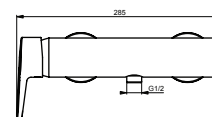

# CONCEPT BLUE (B9991AA)

| Pos. | Signify                 | Spare parts-Nr. | Quantity | Pos. | Signify                           | Spare parts-Nr. | Quantity |
|------|-------------------------|-----------------|----------|------|-----------------------------------|-----------------|----------|
| 1    | Lever,w/logo ISI-compl. | B961011AA       | 1 Pcs.   | 15   | S-connections                     |                 | 2 Pcs.   |
| 2    | Screw M5x10             |                 | 1 Pcs.   | 16   | Fibre washer for non-return valve |                 | 2 Pcs.   |
| 3    | Cap decorative          | B960473AA       | 1 Pcs.   | 17   | Escutcheon-compl.                 | B961016AA       | 1 Set    |
| 4    | Volume stop             | A860700NU       | 1 Pcs.   | 18   | Nipple M19x1.5LH                  |                 | 2 Pcs.   |
| 5    | Rosette                 | B960484AA       | 1 Pcs.   | 19   | O-Ring Ø15.6x1.78                 |                 | 2 Pcs.   |
| 6    | Screw M4x69             |                 | 3 Pcs.   | 20   | Coupling nut                      |                 | 2 Pcs.   |
| 7    | Cartridge Ø47mm         | A960500NU       | 1 Pcs.   |      |                                   |                 |          |
| 8    | O-Ring Ø44x2            |                 | 2 Pcs.   |      |                                   |                 |          |
| 9    | Manifold                |                 | 1 Pcs.   |      |                                   |                 |          |
| 10   | O-Ring-set              |                 | 1 Set    |      |                                   |                 |          |
| 11   | Body shower             |                 | 1 Pcs.   |      |                                   |                 |          |
| 12   | O-Ring Ø17x2            | A961810NU       | 2 Pcs.   |      |                                   |                 |          |
| 13   | Nipple G1/2-M18x1.5     | B960280AA       | 1 Pcs.   |      |                                   |                 |          |
| 14   | Non return valve        | A962594NU       | 2 Pcs.   |      |                                   |                 |          |