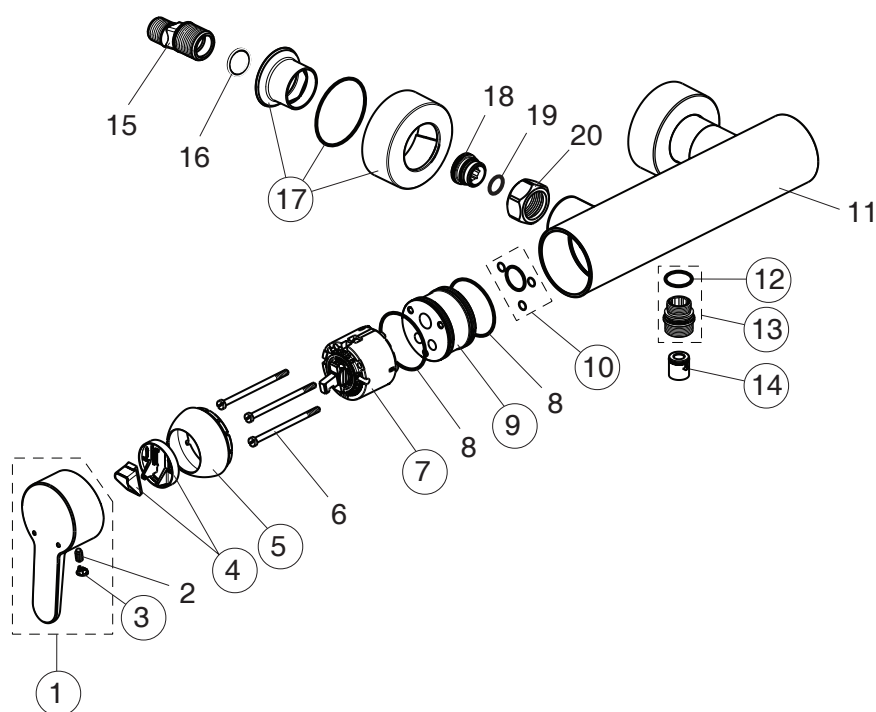

# CONCEPT BLUE (B9991AA)

| Pos. | Signify                 | Spare parts-Nr. | Quantity | Pos. | Signify                           | Spare parts-Nr. | Quantity |
|------|-------------------------|-----------------|----------|------|-----------------------------------|-----------------|----------|
| 1    | Lever,w/logo ISI-compl. | B961011AA       | 1 Pcs.   | 15   | S-connections                     |                 | 2 Pcs.   |
| 2    | Screw M5x10             |                 | 1 Pcs.   | 16   | Fibre washer for non-return valve |                 | 2 Pcs.   |
| 3    | Cap decorative          | B960473AA       | 1 Pcs.   | 17   | Escutcheon-compl.                 | B961016AA       | 1 Set    |
| 4    | Volume stop             | A860700NU       | 1 Pcs.   | 18   | Nipple M19x1.5LH                  |                 | 2 Pcs.   |
| 5    | Rosette                 | B960484AA       | 1 Pcs.   | 19   | O-Ring Ø15.6x1.78                 |                 | 2 Pcs.   |
| 6    | Screw M4x69             |                 | 3 Pcs.   | 20   | Coupling nut                      |                 | 2 Pcs.   |
| 7    | Cartridge Ø47mm         | A960500NU       | 1 Pcs.   |      |                                   |                 |          |
| 8    | O-Ring Ø44x2            |                 | 2 Pcs.   |      |                                   |                 |          |
| 9    | Manifold                |                 | 1 Pcs.   |      |                                   |                 |          |
| 10   | O-Ring-set              |                 | 1 Set    |      |                                   |                 |          |
| 11   | Body shower             |                 | 1 Pcs.   |      |                                   |                 |          |
| 12   | O-Ring Ø17x2            | A961810NU       | 2 Pcs.   |      |                                   |                 |          |
| 13   | Nipple G1/2-M18x1.5     | B960280AA       | 1 Pcs.   |      |                                   |                 |          |
| 14   | Non return valve        | A962594NU       | 2 Pcs.   |      |                                   |                 |          |