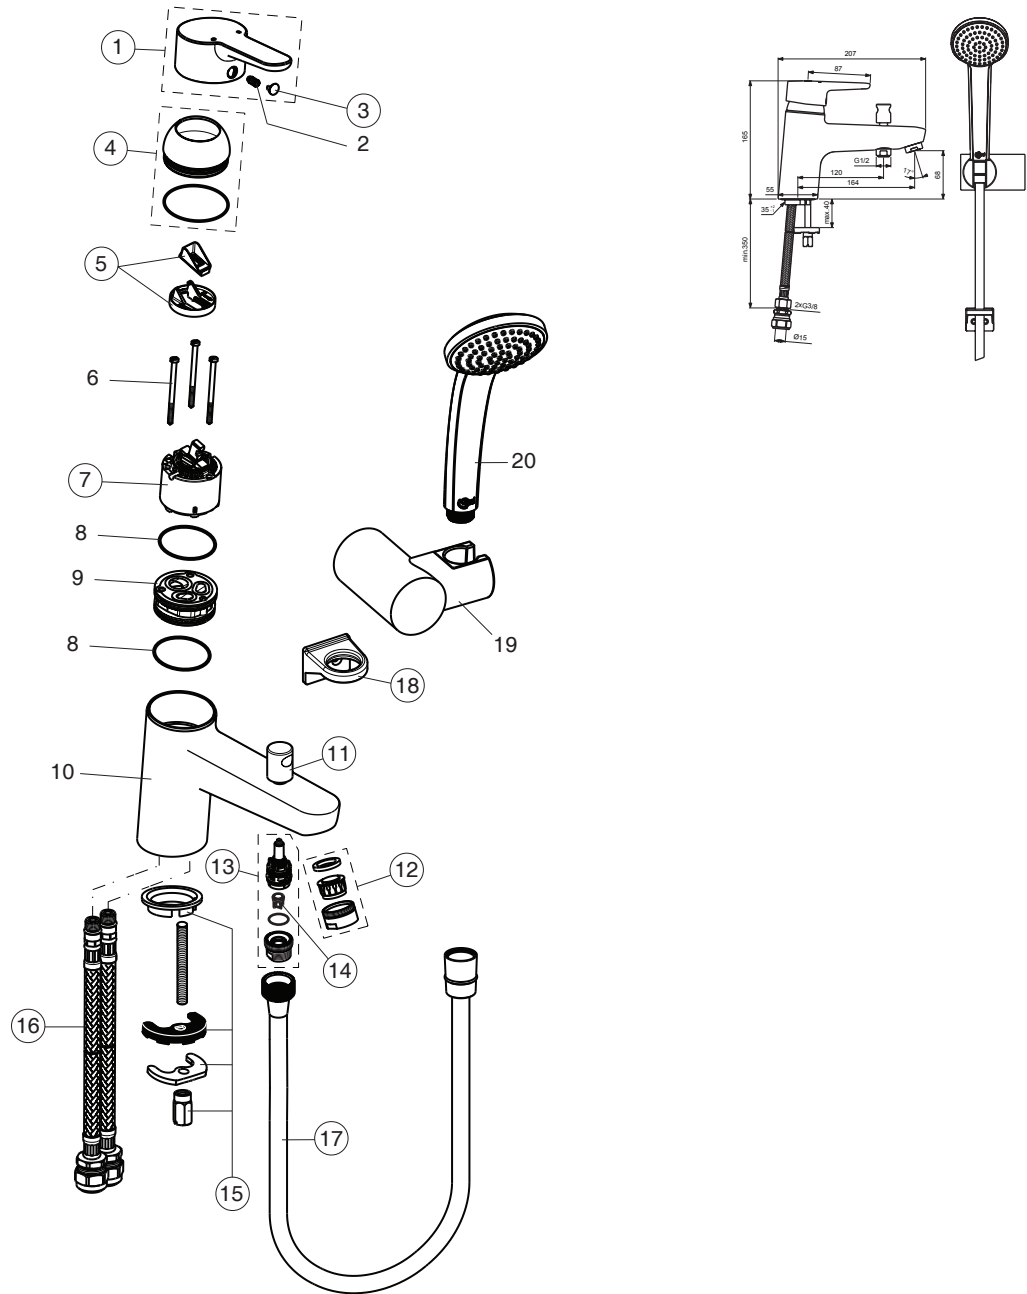

CONCEPT BLUE (B9990AA)

Pos.	Signify	Spare parts-Nr.	Quantity	Pos.	Signify	Spare parts-Nr.	Quantity
1	Lever,w/logo ISI-compl.	B961011AA	1 Pcs.	15	Connecting set	B964894NU	1 Set
2	Screw M5x10		1 Pcs.	16	Flex hose F3/8-M12x1/L400	A962276NU	1 Pcs.
3	Cap decorative	B960473AA	1 Pcs.	17	Hose flexible L1350	E4745AA	1 Pcs.
4	Rosette-compl.	B960276AA	1 Pcs.	18	Shower hose bracket	EEM134901AA	1 Pcs.
5	Volume stop	A860700NU	1 Pcs.	19	Wall bracket swivel		1 Pcs.
6	Screw M4x59		3 Pcs.	20	Handspray IDEALRAIN,1F,80mm		1 Pcs.
7	CartridgeØ47mm	A960500NU	1 Pcs.				
8	O-RingØ44x2		2 Pcs.				
9	Manifold		1 Pcs.				
10	Body bath/shower, RM		1 Pcs.				
11	Pull knob for diverter	B961013AA	1 Pcs.				
12	Casc.perlator M24x1-D	A960537AA	1 Pcs.				
13	Diverter autom.NIKLES	B960167AA	1 Pcs.				
14	Rv-patrone	A960944NU	2 Pcs.				