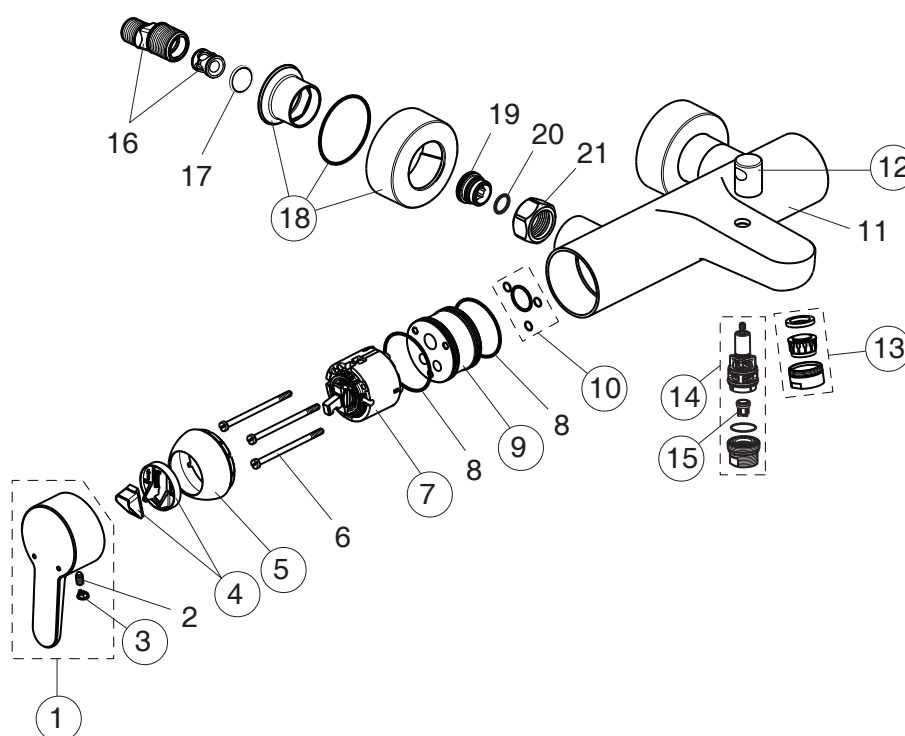

CONCEPT BLUE (B9989AA)

Pos.	Signify	Spare parts-Nr.	Quantity	Pos.	Signify	Spare parts-Nr.	Quantity
1	Lever,w/logo ISI-compl.	B961011AA	1 Pcs.	15	Rv-patrone	A960944NU	2 Pcs.
2	Screw M5x10		1 Pcs.	16	S-connections		2 Pcs.
3	Cap decorative	B960473AA	1 Pcs.	17	Fibre washer for non-return valve		2 Pcs.
4	Volume stop	A860700NU	1 Pcs.	18	Escutcheon-compl.	B961016AA	1 Set
5	Rosette	B960484AA	1 Pcs.	19	Nipple M19x1.5LH		2 Pcs.
6	Screw M4x69		3 Pcs.	20	O-Ring Ø15.6x1.78		2 Pcs.
7	Cartridge Ø47mm	A960500NU	1 Pcs.	21	Coupling nut		2 Pcs.
8	O-Ring Ø44x2		2 Pcs.				
9	Manifold		1 Pcs.				
10	O-Ring-set		1 Set				
11	Body bath/shower		1 Pcs.				
12	Pull knob for diverter	B961013AA	1 Pcs.				
13	Casc.perlator M24x1-C	A961132AA	1 Pcs.				
14	Diverter autom.NIKLES	B960167AA	1 Pcs.				