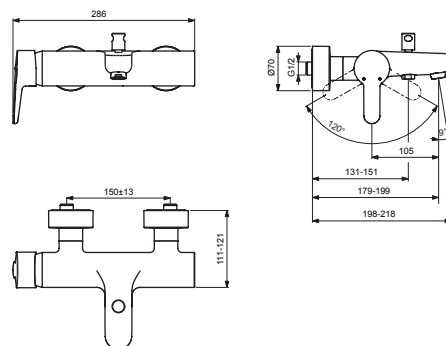

CONCEPT BLUE (B9989AA)

Pos.	Signify	Spare parts-Nr.	Quantity	Pos.	Signify	Spare parts-Nr.	Quantity
1	Lever,w/logo ISI-compl.	B961011AA	1 Pcs.	15	Rv-patrone	A960944NU	2 Pcs.
2	Screw M5x10		1 Pcs.	16	S-connections		2 Pcs.
3	Cap decorative	B960473AA	1 Pcs.	17	Fibre washer for non-return valve		2 Pcs.
4	Volume stop	A860700NU	1 Pcs.	18	Escutcheon-compl.	B961016AA	1 Set
5	Rosette	B960484AA	1 Pcs.	19	Nipple M19x1.5LH		2 Pcs.
6	Screw M4x69		3 Pcs.	20	O-Ring Ø15.6x1.78		2 Pcs.
7	Cartridge Ø47mm	A960500NU	1 Pcs.	21	Coupling nut		2 Pcs.
8	O-Ring Ø44x2		2 Pcs.				
9	Manifold		1 Pcs.				
10	O-Ring-set		1 Set				
11	Body bath/shower		1 Pcs.				
12	Pull knob for diverter	B961013AA	1 Pcs.				
13	Casc.perlator M24x1-C	A961132AA	1 Pcs.				
14	Diverter autom.NIKLES	B960167AA	1 Pcs.				