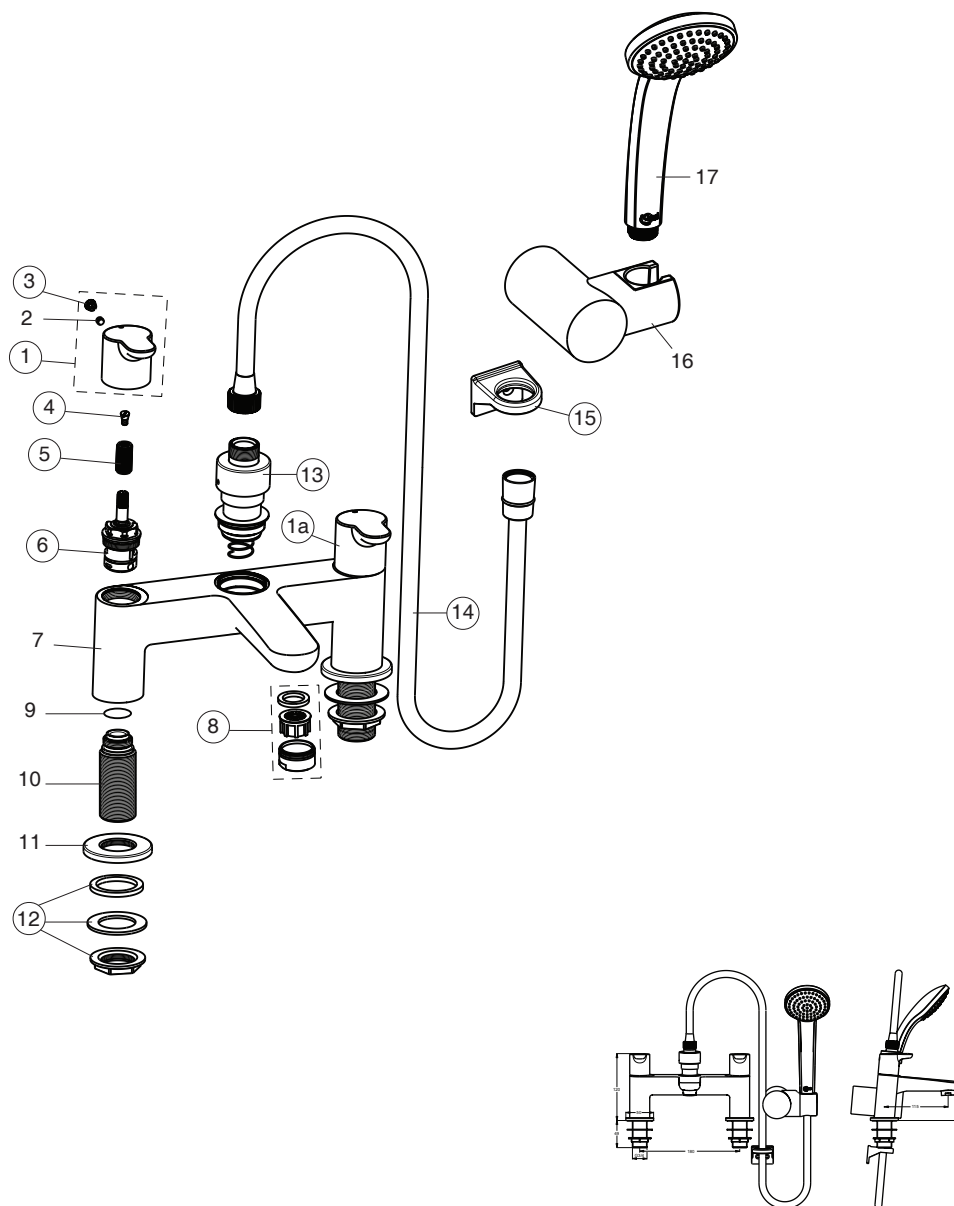

# CONCEPT BLUE (B9930AA)

Pos.	Signify	Spare parts-Nr.	Quantity	Pos.	Signify	Spare parts-Nr.	Quantity
1	Handle(Red),w/logo-compl. B961018AA		1 Pcs.	12	Connecting set-3/4	B960471NU	2 Set
1a	Handle(Blue),w/logo-compl. B961017AA		1 Pcs.	13	Diverter	B960308AA	1 Pcs.
2	Screw M5x6		2 Pcs.	14	Hose flexible L1350	E4745AA	1 Pcs.
3	Button	A961157NU	1 Pcs.	15	Shower hose bracket	EEM134901AA	1 Pcs.
4	Screw M4	A961337NU	1 Pcs.	16	Wall bracket swivel		1 Pcs.
5	Griff-insert	A963196NU	1 Pcs.	17	Handspray IDEALRAIN,1F,80mm		1 Pcs.
6	Side valve cartridge	A961010NU	1 Pcs.				
	3/4 cartridge for 3H side valve low frict	A960462NU	1 Pcs.				
7	Body bath filler 3/4		1 Pcs.				
8	Nozzle	A961625AA	1 Pcs.				
9	O-Ring $\varnothing$ 18.2x1.7		2 Pcs.				
10	Connector G3/4		2 Pcs.				
11	Rosette		2 Pcs.				