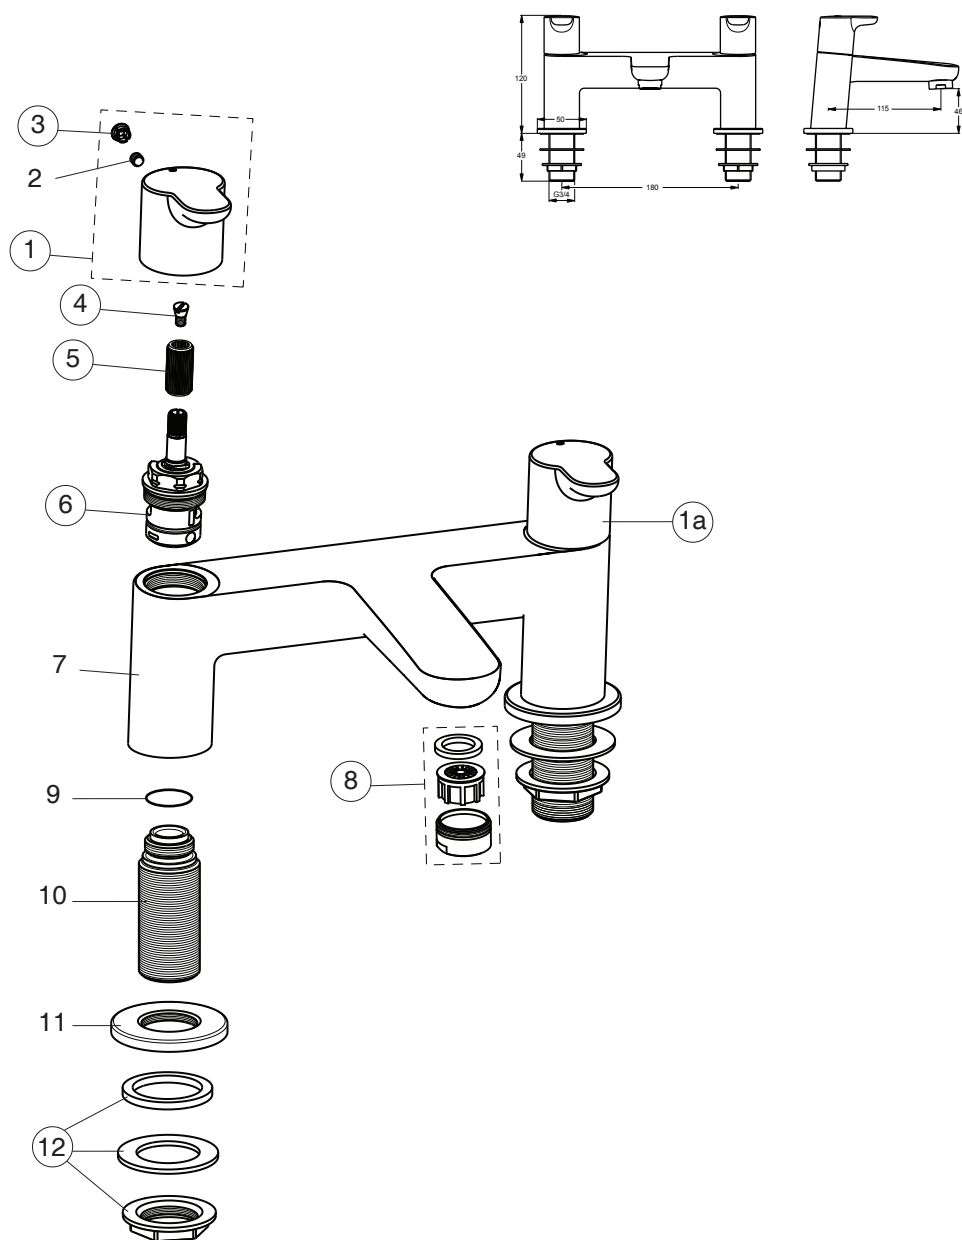

# CONCEPT BLUE (B9929AA)

Pos.	Signify	Spare parts-Nr.	Quantity	Pos.	Signify	Spare parts-Nr.	Quantity
1	Handle(Red),w/logo-compl. B961018AA		1 Pcs.	12	Connecting set-3/4	B960471NU	2 Set
1a	Handle(Blue),w/logo-compl. B961017AA		1 Pcs.				
2	Screw M5x6		1 Pcs.				
3	Button	A961157NU	1 Pcs.				
4	Screw M4	A961337NU	1 Pcs.				
5	Griff-insert	A963196NU	1 Pcs.				
6	Side valve cartridge	A961010NU	1 Pcs.				
	3/4 cartridge for 3H side valve low frict	A960462NU	1 Pcs.				
7	Body bath filler 3/4		1 Pcs.				
8	Nozzle	A961625AA	1 Pcs.				
9	O-Ring $\varnothing 18.2 \times 1.7$		2 Pcs.				
10	Connector G3/4		2 Pcs.				
11	Rosette		2 Pcs.				