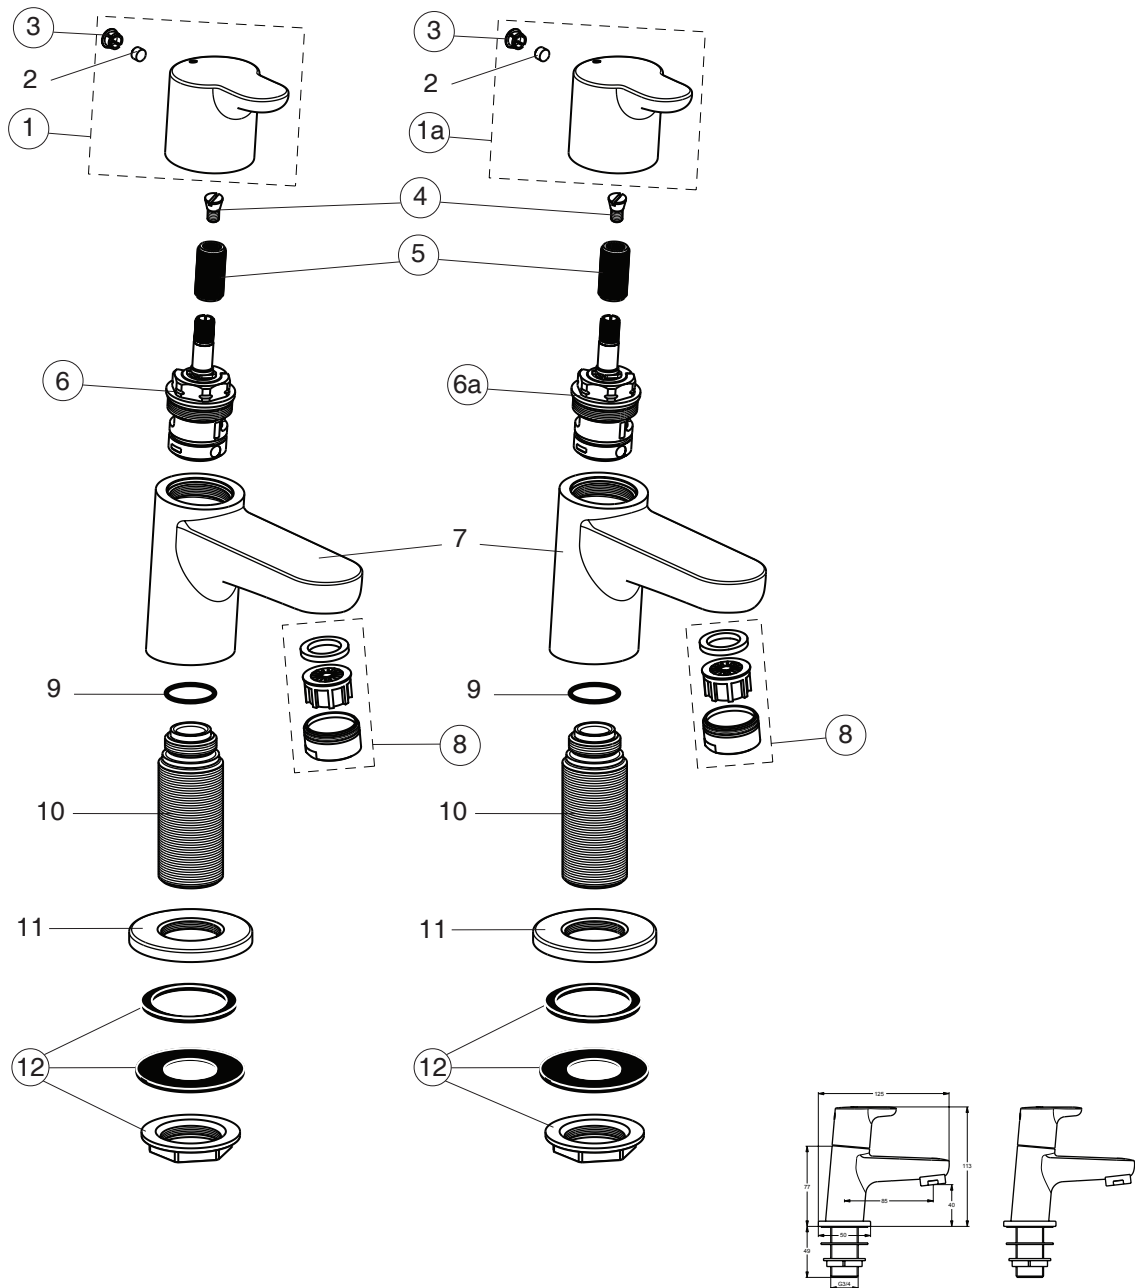

CONCEPT BLUE (B9928AA)

Pos.	Signify	Spare parts-Nr.	Quantity	Pos.	Signify	Spare parts-Nr.	Quantity
1	Handle(Red),w/logo-compl. B961018AA		1 Pcs.	12	Connecting set	B960471NU	2 Set
1a	Handle(Blue),w/logo-compl. B961017AA		1 Pcs.				
2	Screw M5x6		2 Pcs.				
3	Button	A961157NU	1 Pcs.				
4	Screw M4	A961337NU	1 Pcs.				
5	Griff-insert	A963196NU	1 Pcs.				
6	Side valve cartridge	A961010NU	1 Pcs.				
6a	3/4 cartridge for 3H side valve low frict	A960462NU	1 Pcs.				
7	Body pillar tap 3/4		2 Pcs.				
8	Nozzle	A961625AA	1 Pcs.				
9	O-Ring Ø18.2x1.7		2 Pcs.				
10	Connector G3/4xG3/4		2 Pcs.				
11	Rosette decorative		2 Pcs.				