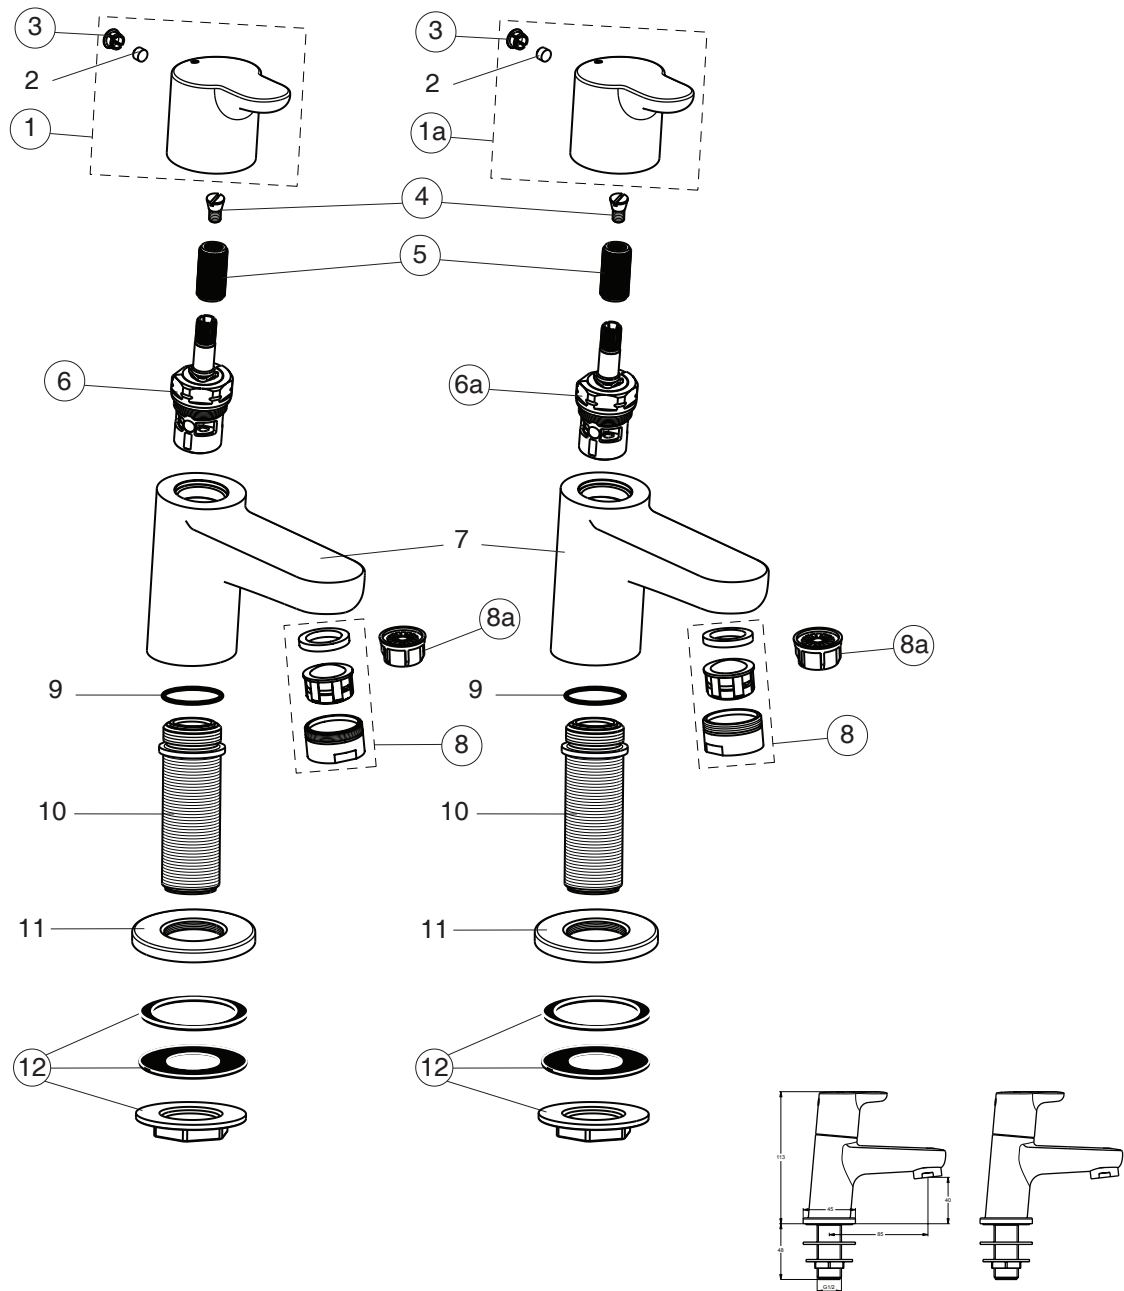

CONCEPT BLUE (B9925AA)

Pos.	Signify	Spare parts-Nr.	Quantity	Pos.	Signify	Spare parts-Nr.	Quantity
1	Handle(Red),w/logo-compl.	B961018AA	1 Pcs.	9	O-Ring Ø18.2x1.7		2 Pcs.
1a	Handle(Blue),w/logo-compl.	B961017AA	1 Pcs.	10	Connector G1/2xG1/2		2 Pcs.
2	Screw M5x6		2 Pcs.	11	Rosette decorative		2 Pcs.
3	Button	A961157NU	1 Pcs.	12	Connecting set	B960480NU	2 Set
4	Screw M4	A961337NU	1 Pcs.				
5	Griff-insert	A963196NU	1 Pcs.				
6	1/2 se ceramic disc cart cl close	A963003NU	1 Pcs.				
6a	1/2 se ceramic disc cart a/cl close	A963004NU	1 Pcs.				
7	Body pillar tap 1/2		2 Pcs.				
8	Aerator M24x1	B960754AA	1 Pcs.				
8a	Flow straightener M22/M24	A962713NU	1 Pcs.				