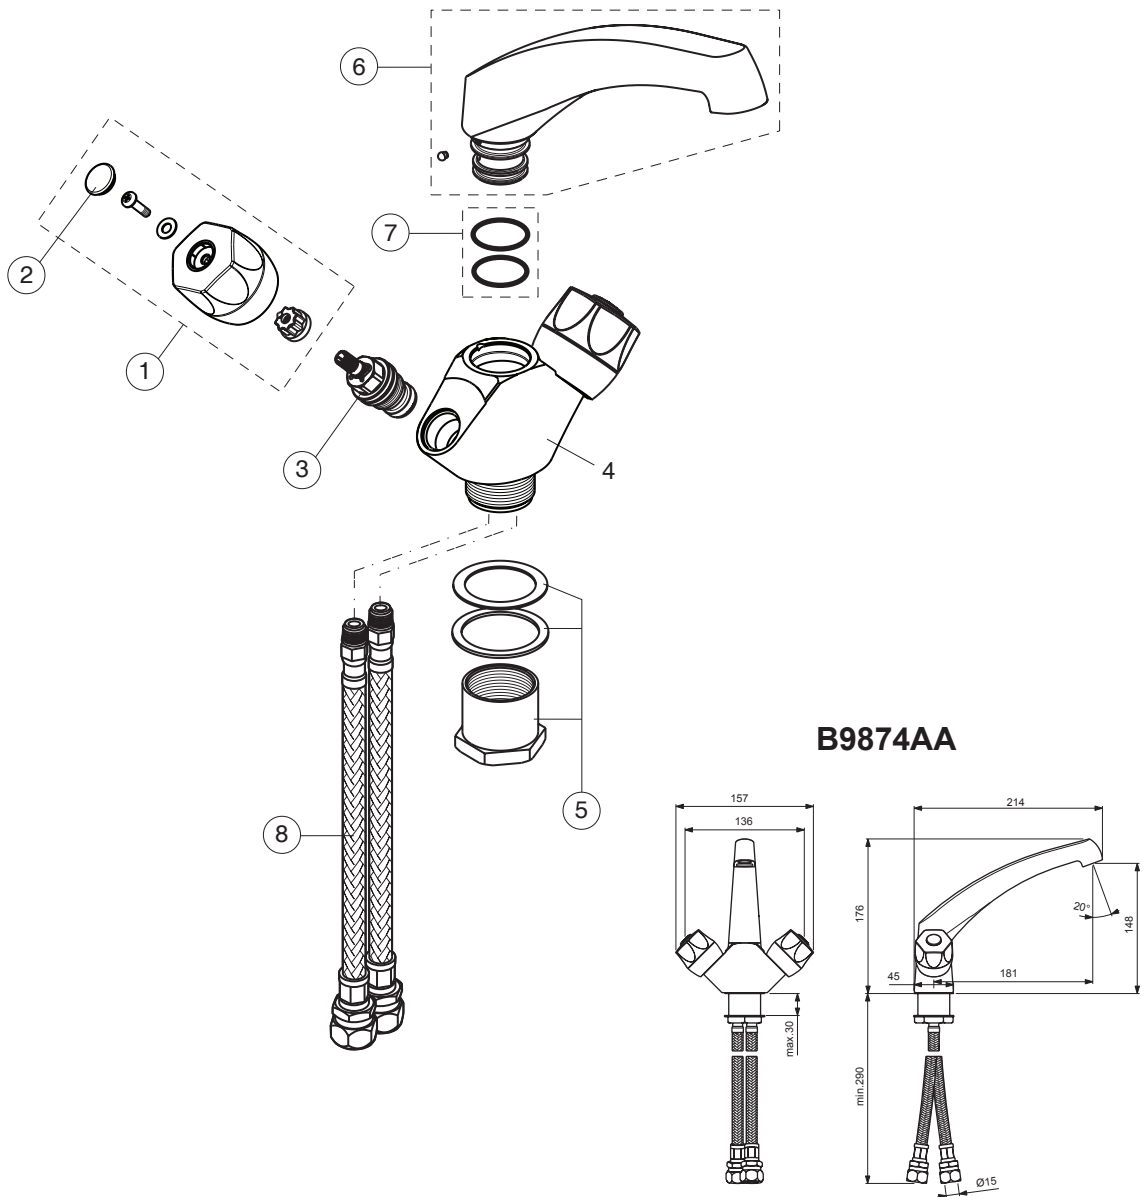

# SANDRINGHAM 21

*Armitage  
Shanks*

**B9874AA**

Pos.	Signify	Spare parts-Nr.	Quantity	Pos.	Signify	Spare parts-Nr.	Quantity
1	Handle-compl.	B960995AA	1 Set				
2	Indice buttons blue/red	B961056NU	1 Set				
3	Headworks	A963317NU	1 Pcs.				
4	Body kitchen		1 Pcs.				
5	Fixation set	B961000NU	1 Set				
6	Cast spout 2-flow	S960067NU	1 Set				
7	O-Ring-set	S9673NU	1 Pcs.				
8	Flexible hose L300 M12/29mm	S960172NU	1 Pcs.				