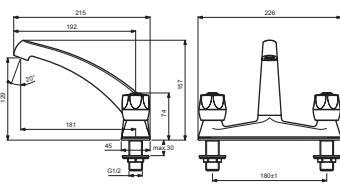

SANDRINGHAM 21

*Armitage
Shanks*

B9873AA

B9880AA

B9886AA

Pos.	Signify	Spare parts-Nr.	Quantity	Pos.	Signify	Spare parts-Nr.	Quantity
1	Cross handle-compl.	B960996AA	1 Set	9	1/2 brass backnut	E960112NU	1 Pcs.
1a	Handle-compl.	B960995AA	1 Set	10	Cast spout 2-flow	S960067AA	1 Set
1b	Lever-compl.	B960997AA	1 Set	11	O-Ring-set	S9673NU	1 Pcs.
2	Indice buttons blue/red	B961056NU	1 Set				
3	Headworks	A963317NU	1 Pcs.				
3a	1/2 se ceramic disc cart a/cl close	A963004NU	1 Pcs.				
	1/2 se ceramic disc cart cl close	A963003NU	1 Pcs.				
4	Body kitchen		1 Pcs.				
5	Base gasket		1 Pcs.				
6	Sealing washer 3/4" tail		2 Pcs.				
7	Connector G1/2xG1/2		2 Pcs.				
8	Packing washer		2 Pcs.				