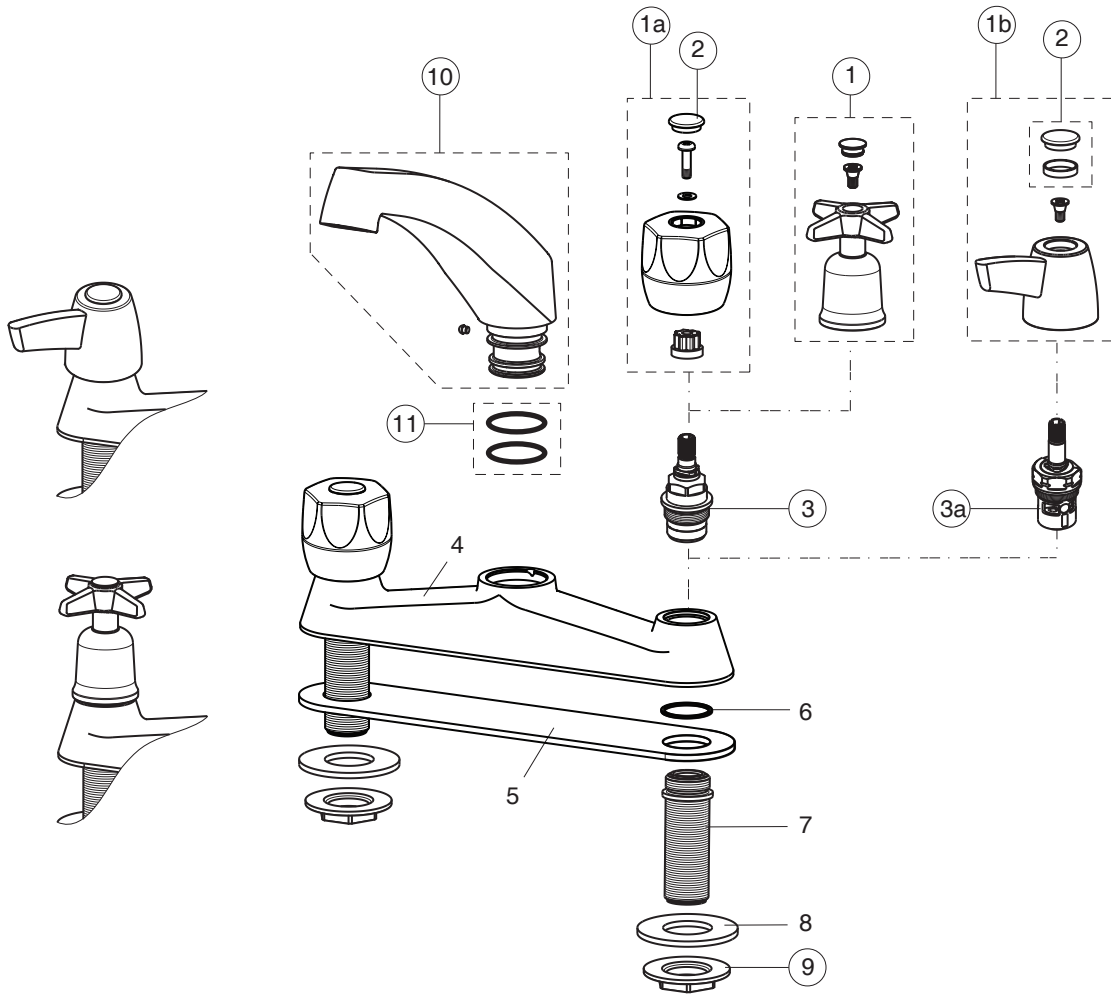

SANDRINGHAM 21

*Armitage
Shanks*

B9873AA

B9880AA

B9886AA

Pos.	Signify	Spare parts-Nr.	Quantity	Pos.	Signify	Spare parts-Nr.	Quantity
1	Cross handle-compl.	B960996AA	1 Set	9	1/2 brass backnut	E960112NU	1 Pcs.
1a	Handle-compl.	B960995AA	1 Set	10	Cast spout 2-flow	S960067AA	1 Set
1b	Lever-compl.	B960997AA	1 Set	11	O-Ring-set	S9673NU	1 Pcs.
2	Indice buttons blue/red	B961056NU	1 Set				
3	Headworks	A963317NU	1 Pcs.				
3a	1/2 se ceramic disc cart a/cl close	A963004NU	1 Pcs.				
	1/2 se ceramic disc cart cl close	A963003NU	1 Pcs.				
4	Body kitchen		1 Pcs.				
5	Base gasket		1 Pcs.				
6	Sealing washer 3/4" tail		2 Pcs.				
7	Connector G1/2xG1/2		2 Pcs.				
8	Packing washer		2 Pcs.				