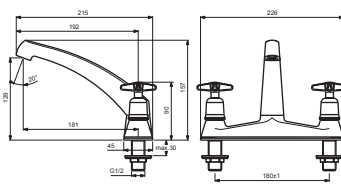

SANDRINGHAM 21

*Armitage
Shanks*

B9873AA

B9880AA

B9886AA

Pos.	Signify	Spare parts-Nr.	Quantity	Pos.	Signify	Spare parts-Nr.	Quantity
1	Cross handle-compl.	B960996AA	1 Set	9	1/2 brass backnut	E960112NU	1 Pcs.
1a	Handle-compl.	B960995AA	1 Set	10	Cast spout 2-flow	S960067AA	1 Set
1b	Lever-compl.	B960997AA	1 Set	11	O-Ring-set	S9673NU	1 Pcs.
2	Indice buttons blue/red	B961056NU	1 Set				
3	Headworks	A963317NU	1 Pcs.				
3a	1/2 se ceramic disc cart a/cl close	A963004NU	1 Pcs.				
	1/2 se ceramic disc cart cl close	A963003NU	1 Pcs.				
4	Body kitchen		1 Pcs.				
5	Base gasket		1 Pcs.				
6	Sealing washer 3/4" tail		2 Pcs.				
7	Connector G1/2xG1/2		2 Pcs.				
8	Packing washer		2 Pcs.				