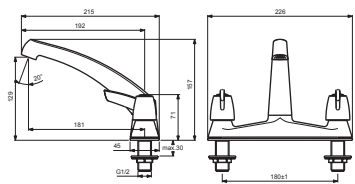

SANDRINGHAM 21

*Armitage
Shanks*

B9873AA

B9880AA

B9886AA

Pos.	Signify	Spare parts-Nr.	Quantity	Pos.	Signify	Spare parts-Nr.	Quantity
1	Cross handle-compl.	B960996AA	1 Set	9	1/2 brass backnut	E960112NU	1 Pcs.
1a	Handle-compl.	B960995AA	1 Set	10	Cast spout 2-flow	S960067AA	1 Set
1b	Lever-compl.	B960997AA	1 Set	11	O-Ring-set	S9673NU	1 Pcs.
2	Indice buttons blue/red	B961056NU	1 Set				
3	Headworks	A963317NU	1 Pcs.				
3a	1/2 se ceramic disc cart a/cl close	A963004NU	1 Pcs.				
	1/2 se ceramic disc cart cl close	A963003NU	1 Pcs.				
4	Body kitchen		1 Pcs.				
5	Base gasket		1 Pcs.				
6	Sealing washer 3/4" tail		2 Pcs.				
7	Connector G1/2xG1/2		2 Pcs.				
8	Packing washer		2 Pcs.				