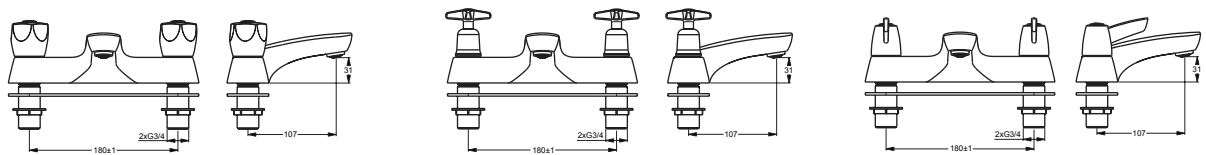

(B9870AA;B9877AA;  
SANDRINGHAM 21 B9883AA)

*Armitage  
Shanks*

Pos.	Signify	Spare parts-Nr.	Quantity	Pos.	Signify	Spare parts-Nr.	Quantity
1	Cross handle-compl.	B960996AA	1 Set	8	Base gasket		1 Pcs.
1a	Handle-compl.	B960995AA	1 Set	9	3/4 brass backnut	E960111NU	1 Pcs.
1b	Lever-compl.	B960997AA	1 Set				
2	Indice buttons blue/red	B961056NU	1 Set				
3	Headworks	A963317NU	1 Pcs.				
3a	1/2 se ceramic disc cart a/cl close	A963004NU	1 Pcs.				
	1/2 se ceramic disc cart cl close	A963003NU	1 Pcs.				
4	Bath filler body		1 Pcs.				
5	Anti-splash streamline 3/4"	S9595NU	1 Pcs.				
6	O-Ring Ø18.2x1.7		2 Pcs.				
7	Connector G3/4		2 Pcs.				