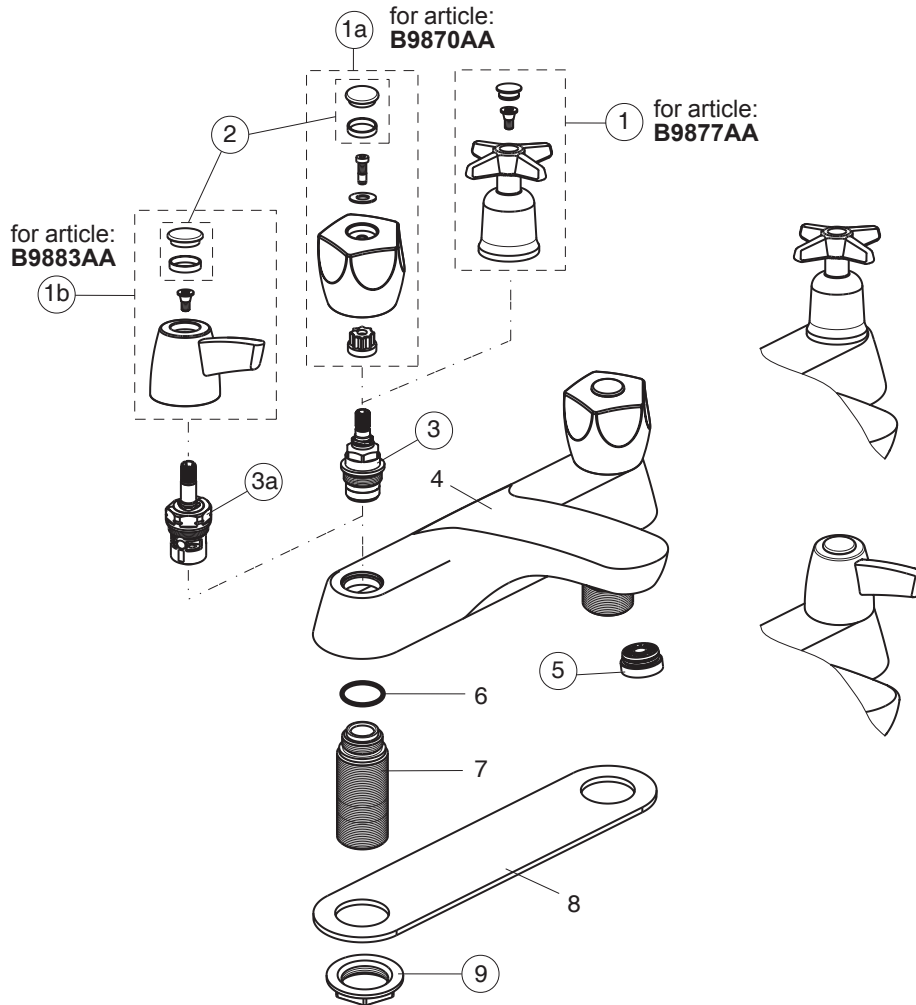

(B9870AA;B9877AA;  
SANDRINGHAM 21 B9883AA)

*Armitage  
Shanks*

Pos.	Signify	Spare parts-Nr.	Quantity	Pos.	Signify	Spare parts-Nr.	Quantity
1	Cross handle-compl.	B960996AA	1 Set	8	Base gasket		1 Pcs.
1a	Handle-compl.	B960995AA	1 Set	9	3/4 brass backnut	E960111NU	1 Pcs.
1b	Lever-compl.	B960997AA	1 Set				
2	Indice buttons blue/red	B961056NU	1 Set				
3	Headworks	A963317NU	1 Pcs.				
3a	1/2 se ceramic disc cart a/cl close	A963004NU	1 Pcs.				
	1/2 se ceramic disc cart cl close	A963003NU	1 Pcs.				
4	Bath filler body		1 Pcs.				
5	Anti-splash streamline 3/4"	S9595NU	1 Pcs.				
6	O-Ring Ø18.2x1.7		2 Pcs.				
7	Connector G3/4		2 Pcs.				