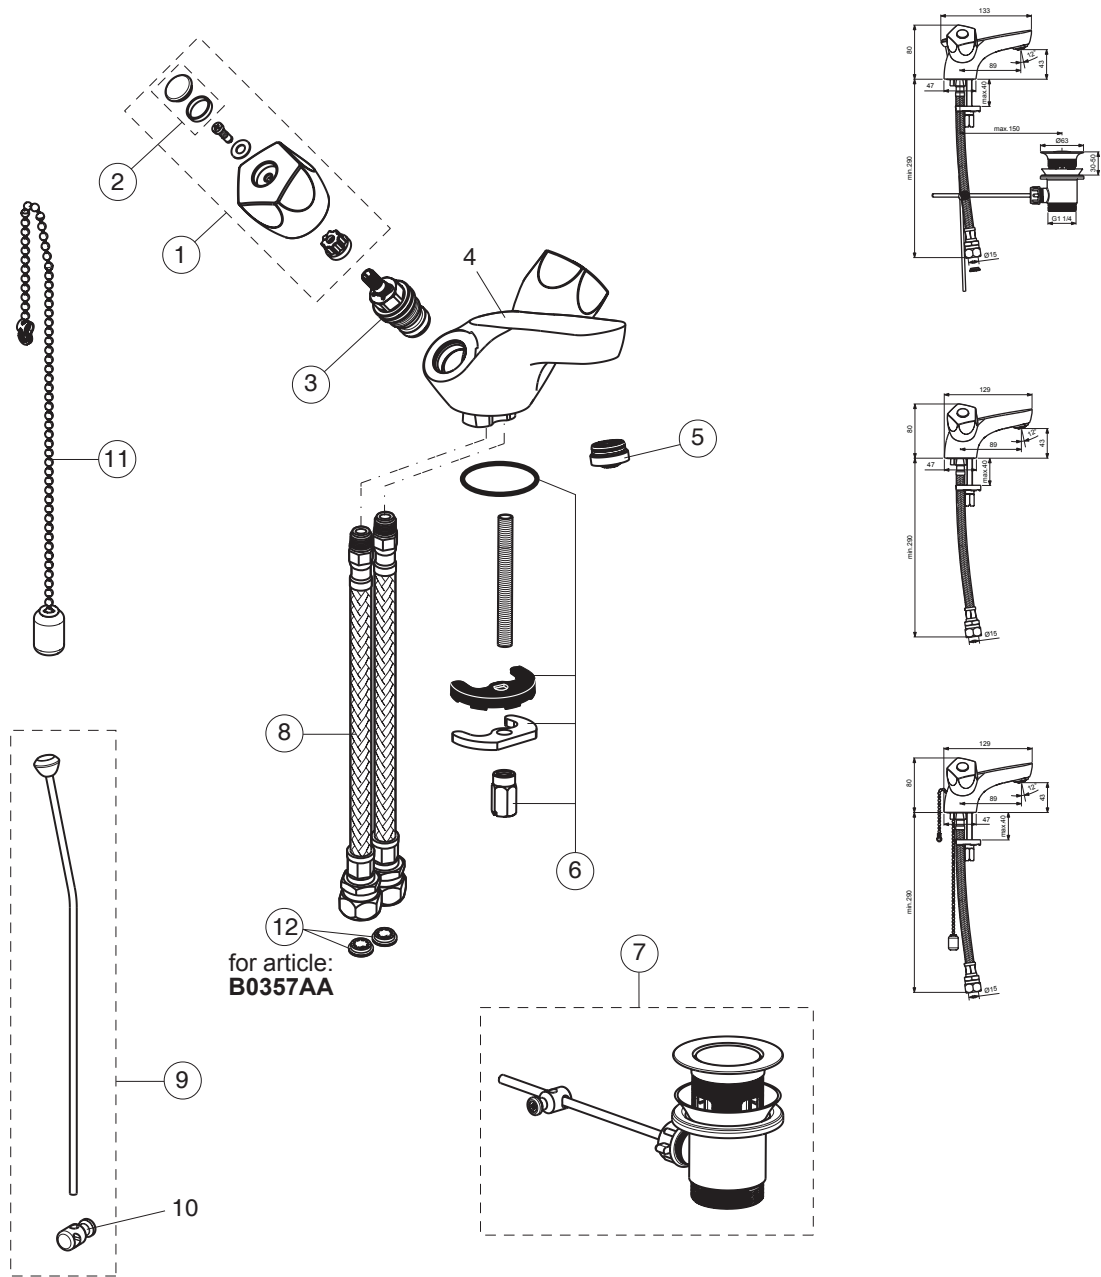

(B0357AA;B9867AA;
SANDRINGHAM 21 B9868AA;B9869AA)

*Armitage
Shanks*

Pos.	Signify	Spare parts-Nr.	Quantity	Pos.	Signify	Spare parts-Nr.	Quantity
1	Handle-compl.	B960995AA	1 Set				
2	Headworks	A963317NU	1 Pcs.				
3	Indice buttons blue/red	B961056NU	1 Set				
4	Body basin		1 Pcs.				
5	Anti-splash streamline 3/4"	S9595NU	1 Pcs.				
6	Connecting set	B960999NU	1 Set				
7	Pop-up ass.	B960853AA	1 Pcs.				
8	Flexible hose L300 M12/29mm	S960172NU	1 Pcs.				
9	Pull-up rod-compl.	B960239AA	1 Pcs.				
10	Pop up waste shackle		1 Pcs.				
11	Beaded chain L240mm	A960933NU	1 Pcs.				
12	Flow regulator 4 l/min.	A962570NU	1 Pcs.				