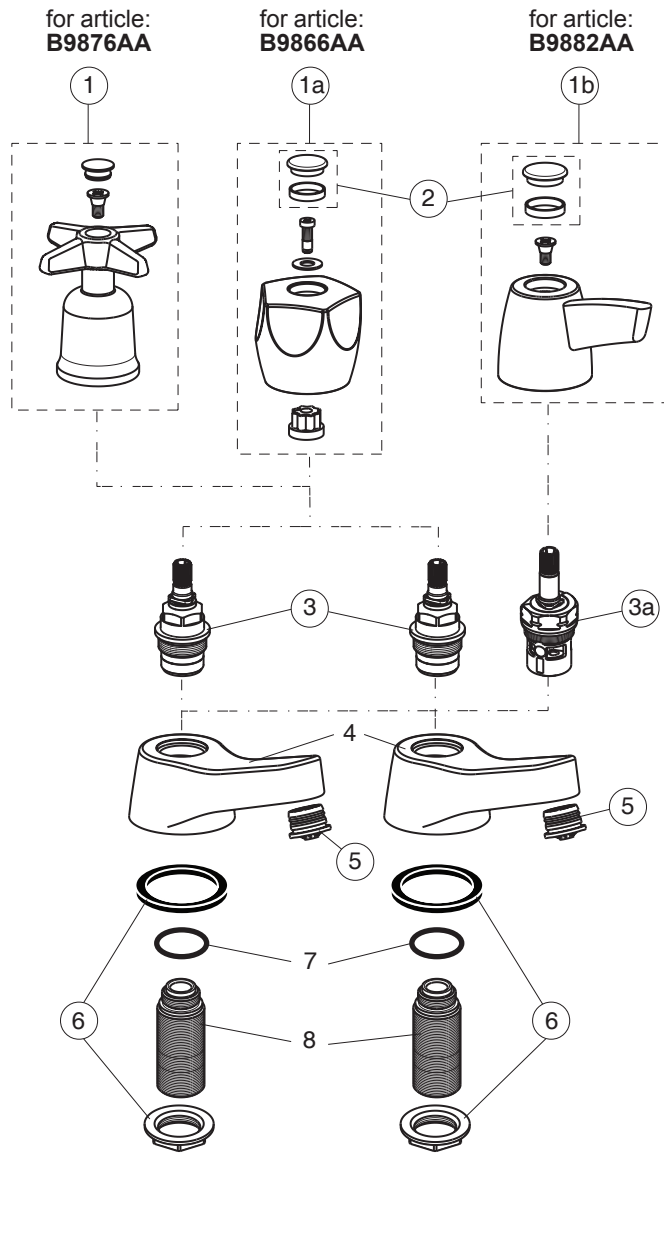

(B9866AA;B9876AA;
SANDRINGHAM 21 B9882AA)

*Armitage
Shanks*

Pos.	Signify	Spare parts-Nr.	Quantity	Pos.	Signify	Spare parts-Nr.	Quantity
1	Cross handle-compl.	B960996AA	1 Set				
1a	Handle-compl.	B960995AA	1 Set				
1b	Lever-compl.	B960997AA	1 Set				
2	Indice buttons blue/red	B961056NU	1 Set				
3	Headworks	A963317NU	1 Pcs.				
3a	1/2 se ceramic disc cart a/cl close	A963004NU	1 Pcs.				
	1/2 se ceramic disc cart cl close	A963003NU	1 Pcs.				
4	Body pillar tap G3/4		2 Pcs.				
5	Flow straightener	B960998NU	2 Pcs.				
6	Connecting group	B960471NU	1 Set				
7	O-Ring Ø18.2x1.7		2 Pcs.				
8	Connector G3/4		2 Pcs.				