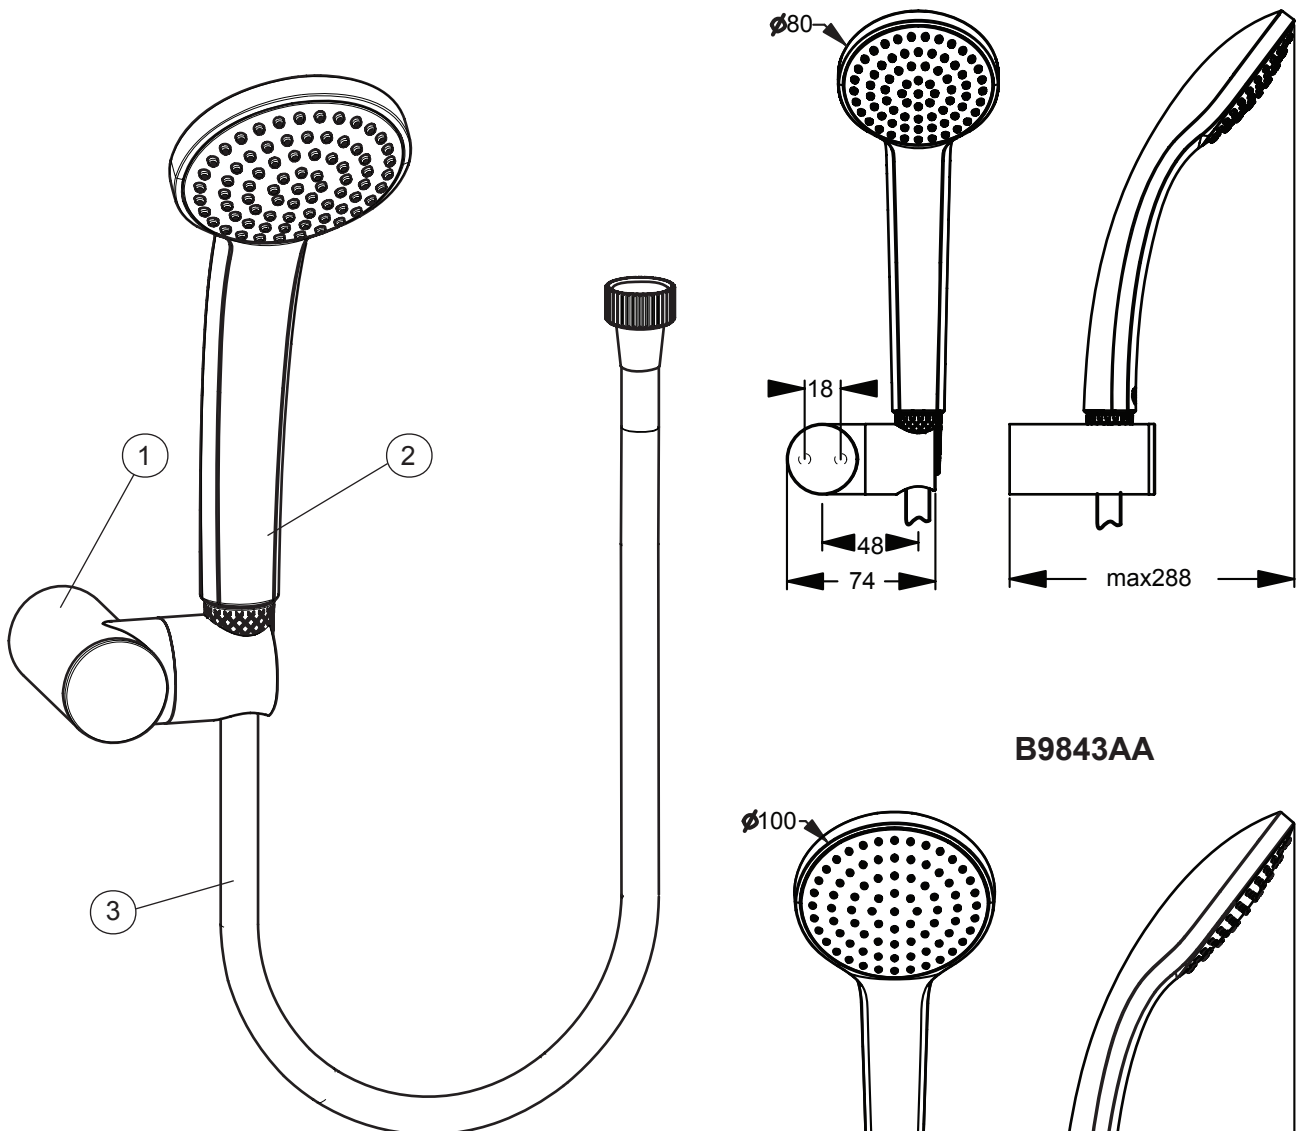

IDEALRAIN PRO (B9841AA, B9843AA)

B9841AA

B9843AA

Pos.	Signify	Spare parts-Nr.	Quantity
1	Wall bracket swivel	B9847AA	1 Pcs.
2	Handspray 80mm 1F	B9400AA	1 Pcs. (B9841AA)
	Handspray 100mm 1F	B9402AA	1 Pcs. (B9843AA)
3	Sh.hose 1,75m IDEALFLEX	A4109AA	1 Pcs.