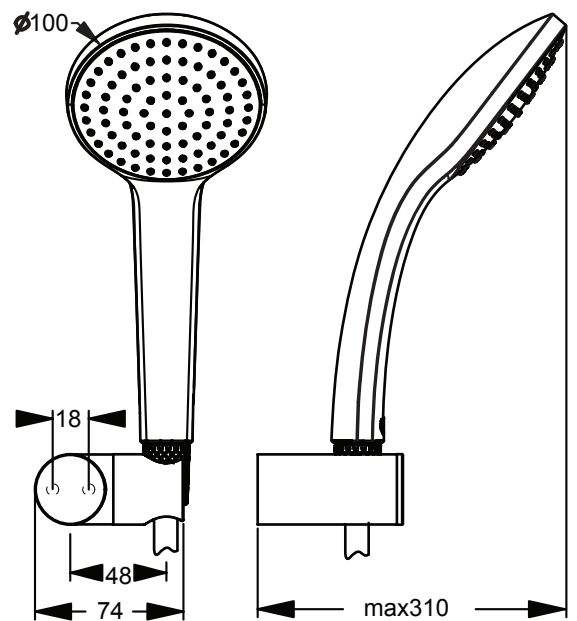

IDEALRAIN PRO (B9841AA, B9843AA)

B9841AA

B9843AA

Pos.	Signify	Spare parts-Nr.	Quantity
1	Wall bracket swivel	B9847AA	1 Pcs.
2	Handspray 80mm 1F	B9400AA	1 Pcs. (B9841AA)
	Handspray 100mm 1F	B9402AA	1 Pcs. (B9843AA)
3	Sh.hose 1,75m IDEALFLEX	A4109AA	1 Pcs.