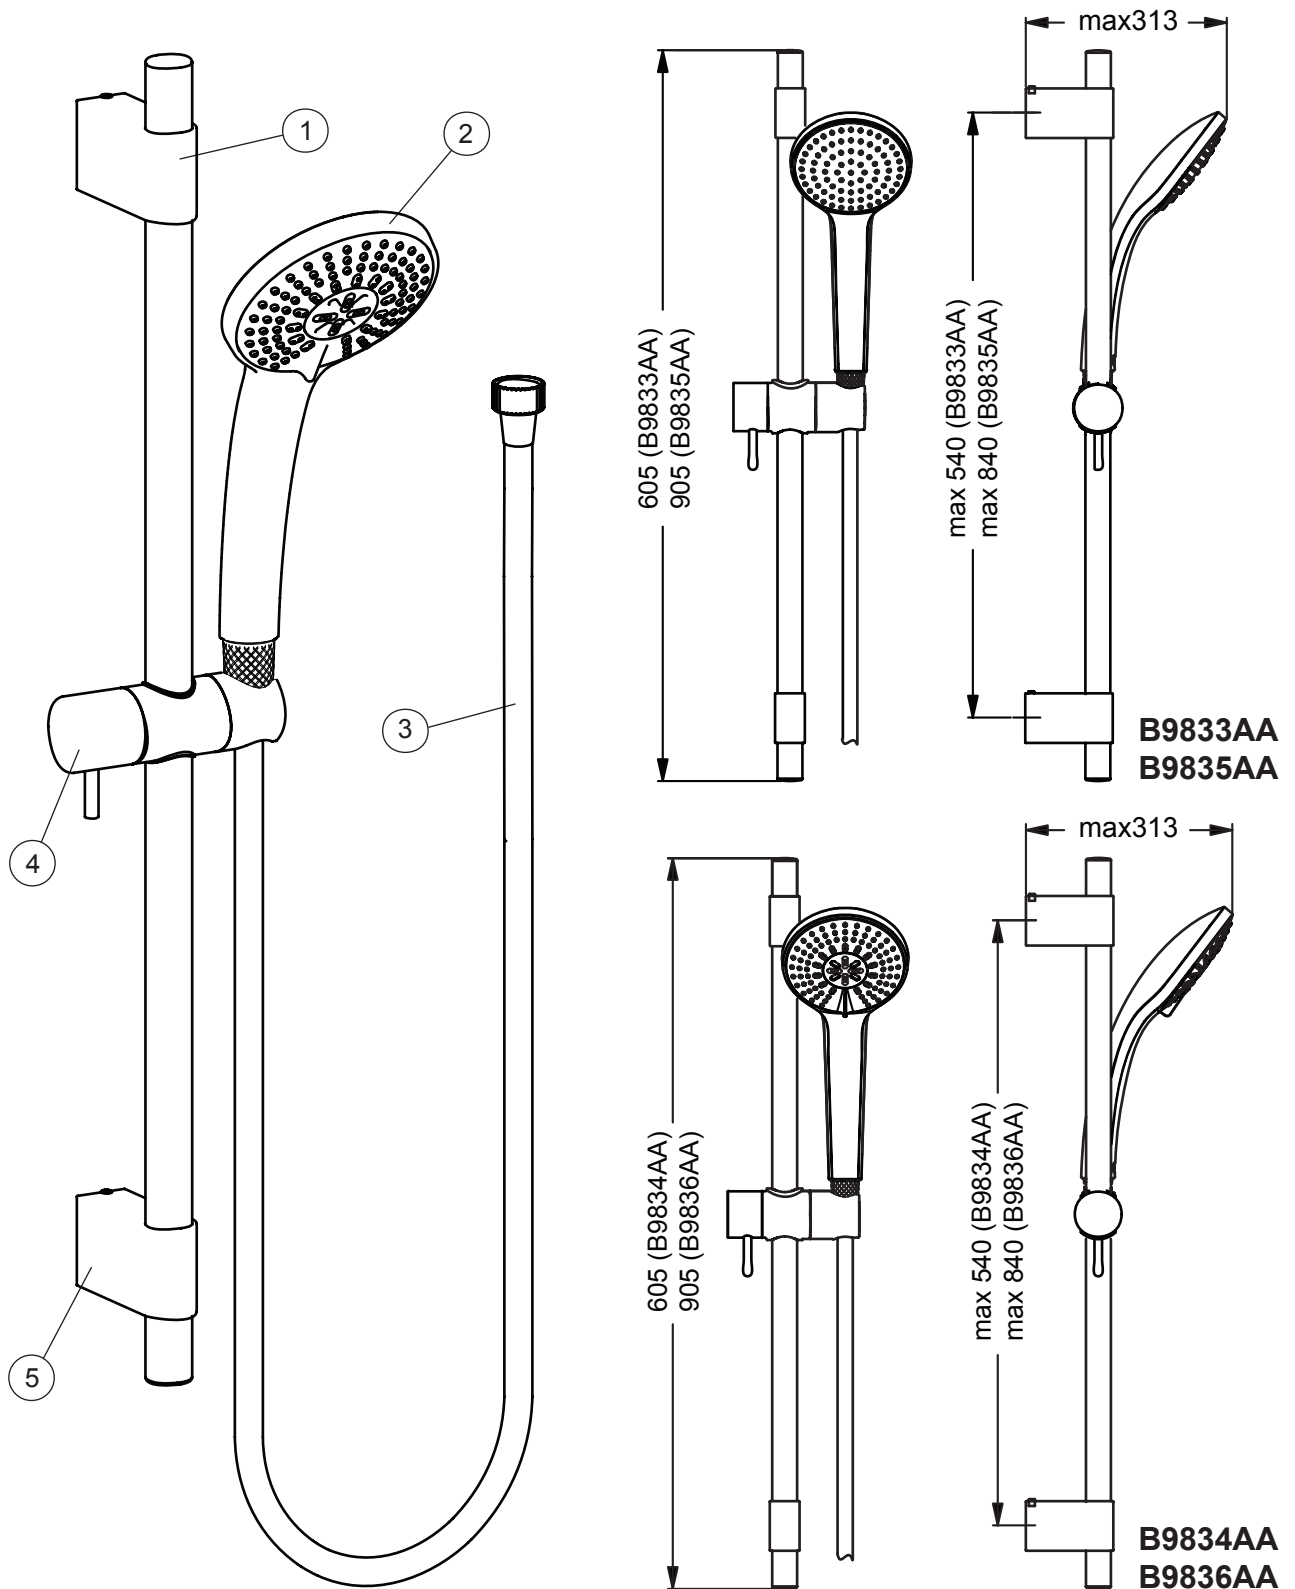

IDEALRAIN PRO (B9833AA,B9834AA,B9835AA,B9836AA)

Pos.	Signify	Spare parts-Nr.	Quantity
1	Sliding bar 60cm IDEALRAIN PRO	B9848AA	1 Pcs. (B9833AA, B9834AA)
	Sliding bar 90cm IDEALRAIN PRO	B9849AA	1 Pcs. (B9835AA, B9836AA)
2	Handspray 100mm 1F	B9402AA	1 Pcs. (B9833AA, B9835AA)
	Handspray 100mm 3F	B9403AA	1 Pcs. (B9834AA, B9836AA)
3	Sh.hose 1,75m IDEALFLEX	A4109AA	1 Pcs.
4	Slider set IDEALRAIN PRO	B961024AA	1 Pcs.
5	Consoles set IDEALRAIN 120/140	B960974AA	1 Pcs.